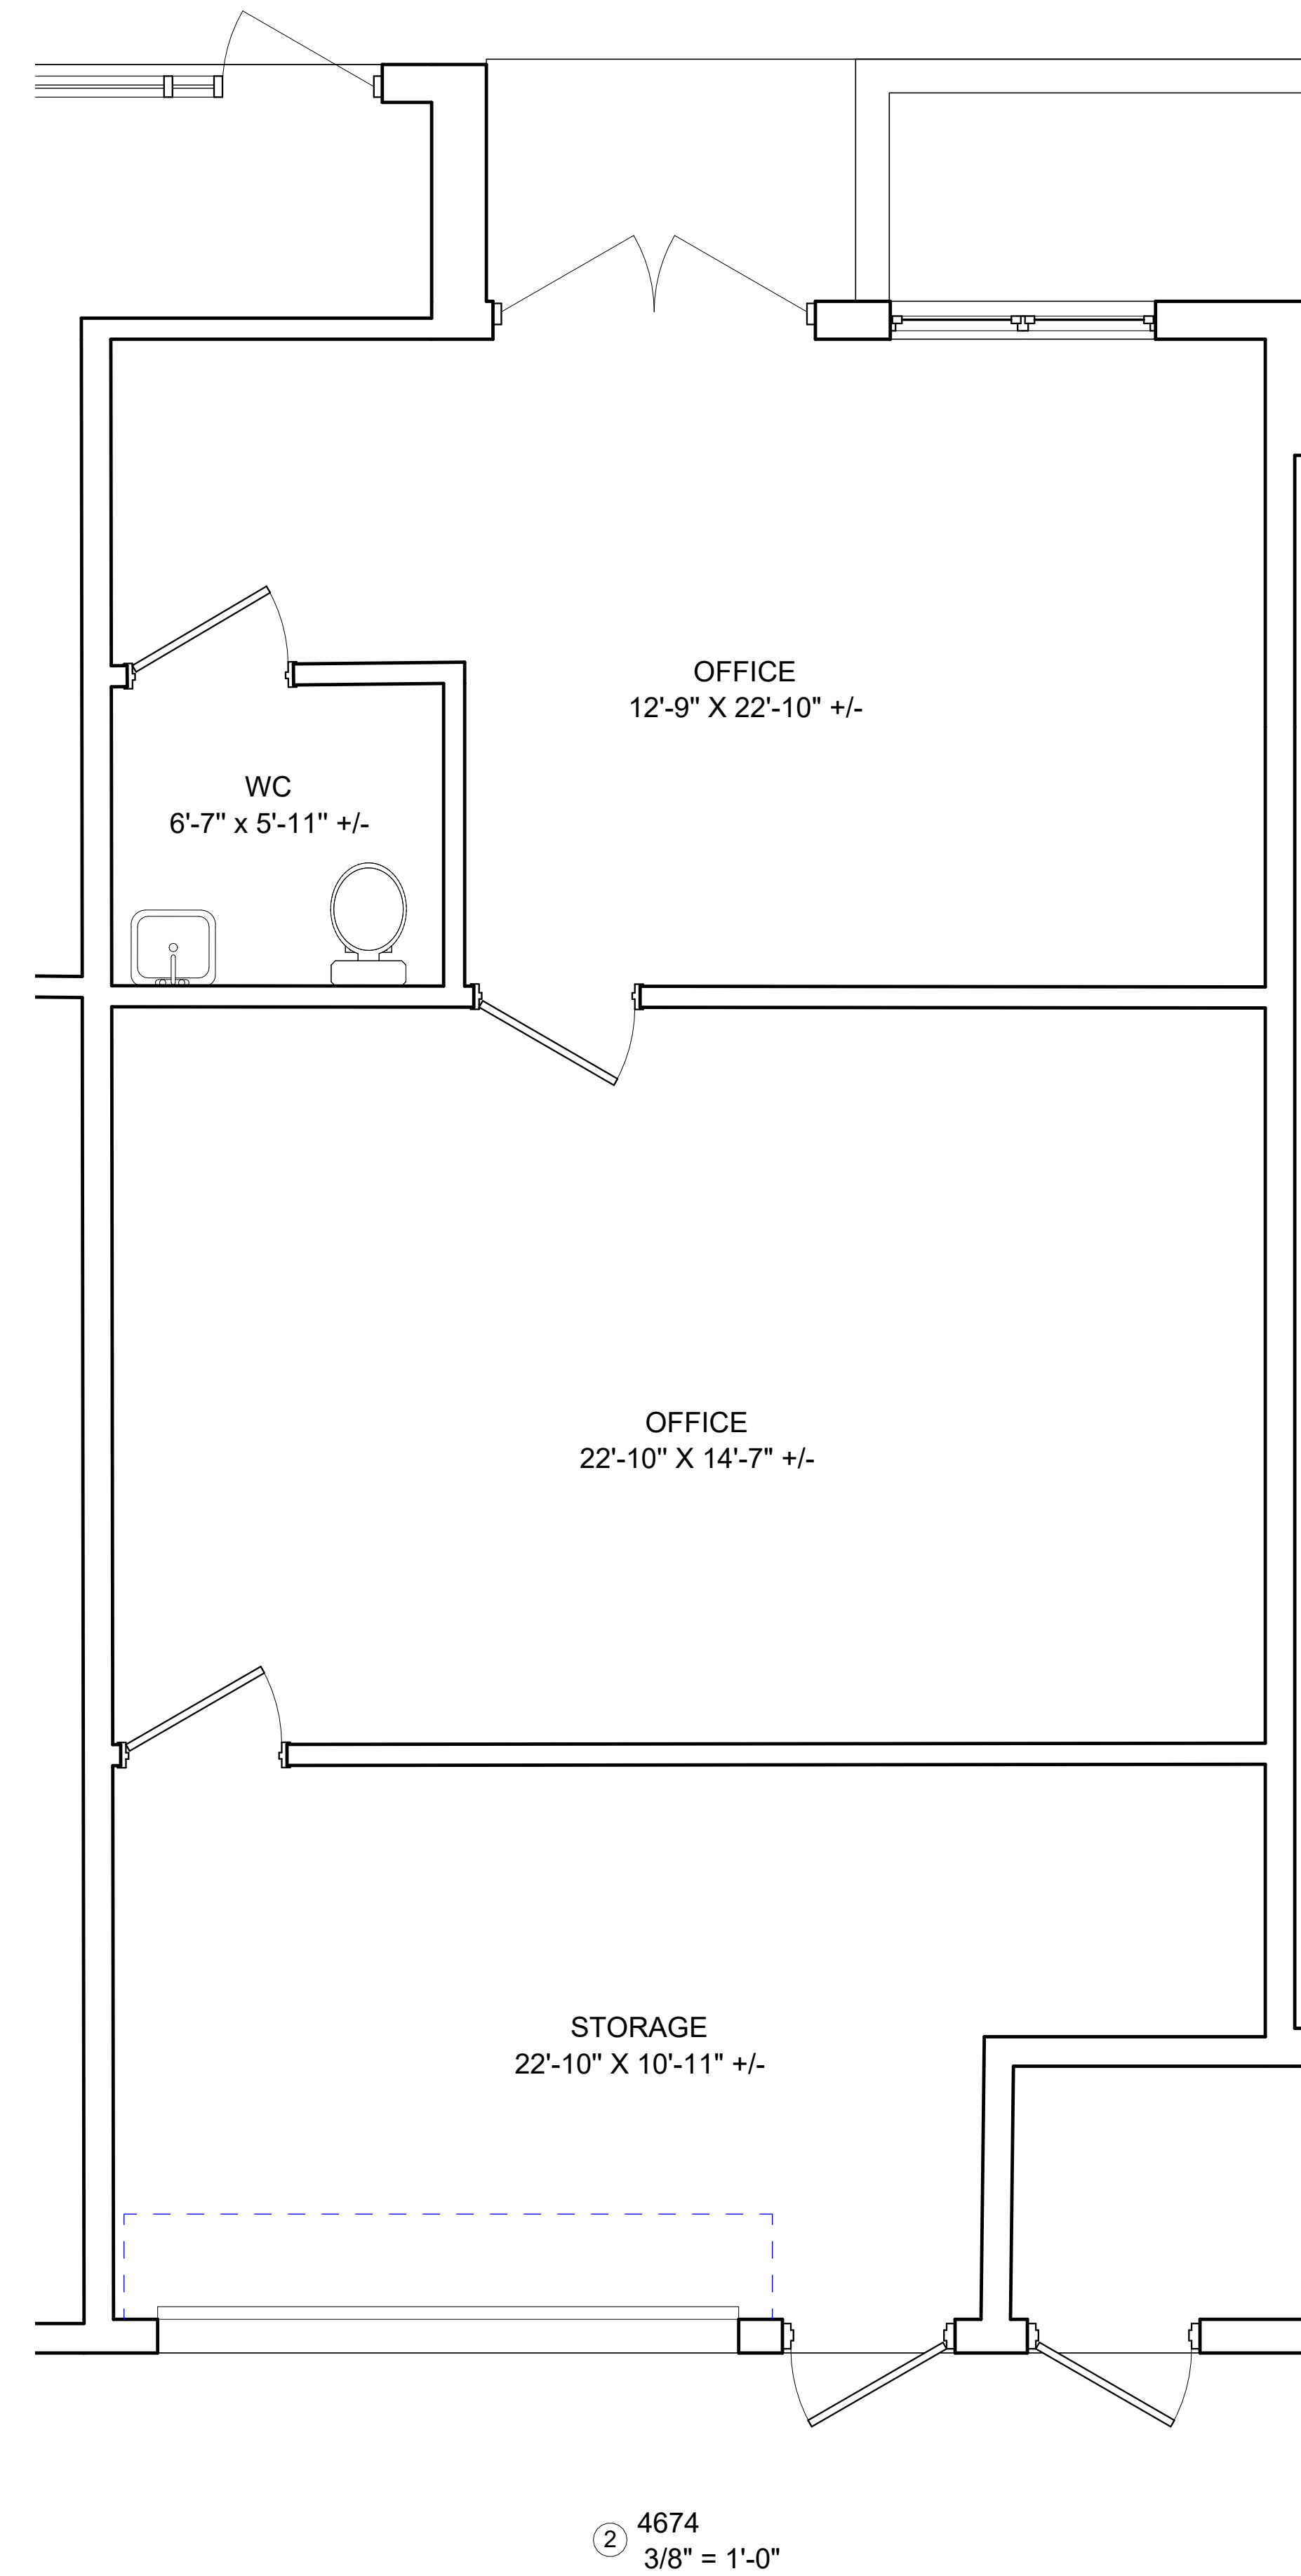

# BAY SPACE

Scale: Not to Scale  
Sheet Size: 42" x 30"  
Not For Construction

## Usable Square Foot Analysis

	SQFT	BUILDING PERCENTAGE
Office Area	1,100	100 %
Warehouse Area	0	0 %
Total Area	1,100	

## Building Information

Deck Height:	15' - 7 3/4"
Clear Height:	13' - 0 1/4"
Ceiling Height:	13' - 0 1/4"
Sprinklered:	<input type="checkbox"/> Yes <input checked="" type="checkbox"/> No
Mechanical Area:	0 SQFT

As Built Floor Plan for Marketing