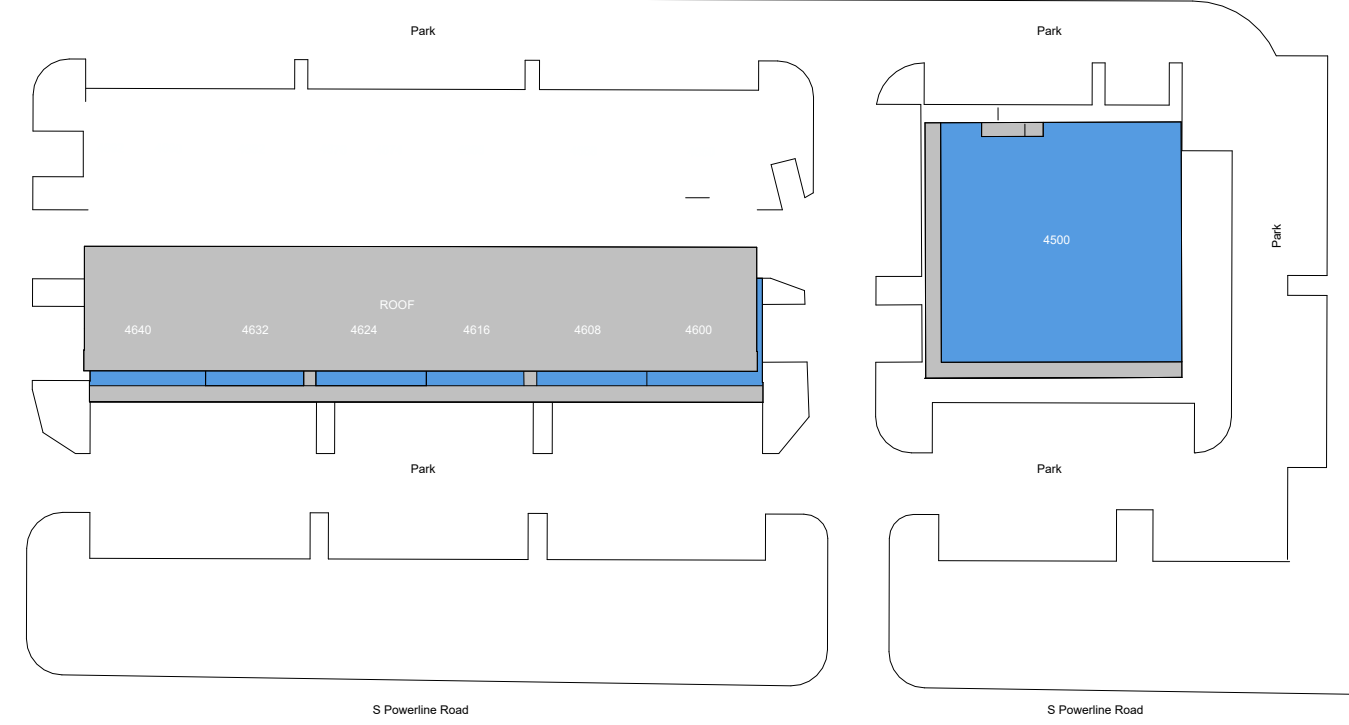

# Deerfield

4650 N Powerline Rd, Pompano Beach, 33073 FL

Building: 4650

Suite: 4674

Sheet **E1**

# BAY SPACE

Scale: Not to Scale  
Sheet Size: 42" x 30"  
Not For Construction

As Built Floor Plan for Marketing