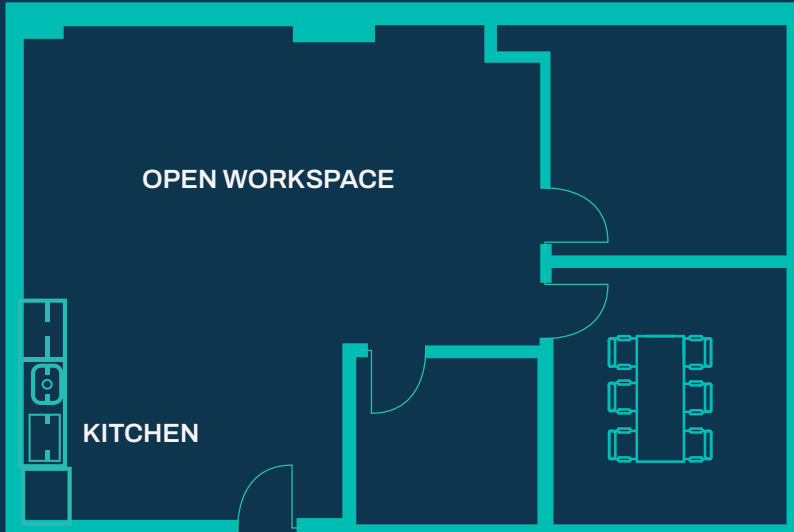

WEST LOOP

318 W ADAMS ST
CHICAGO, IL

EXPANSIVE[®]
workspace

TEAM SUITE 1400D

ACCOMODATES HEADCOUNT OF UP TO 21

1496 SQUARE FEET OF PRIVATE SPACE PLUS 3000+SF OF SHARED WORKSPACE, COWORKING LOUNGE, KITCHEN, PHONE BOOTHS & MORE

SOLUTION INCLUDES:

FULLY FURNISHED

DIRECT FIBER INTERNET & WIFI ACCESS

EXPANSIVE LOUNGE

COFFEE & TEA

24/7 ACCESS

ON-SITE MGMT

HIGH SPEED PRINTERS