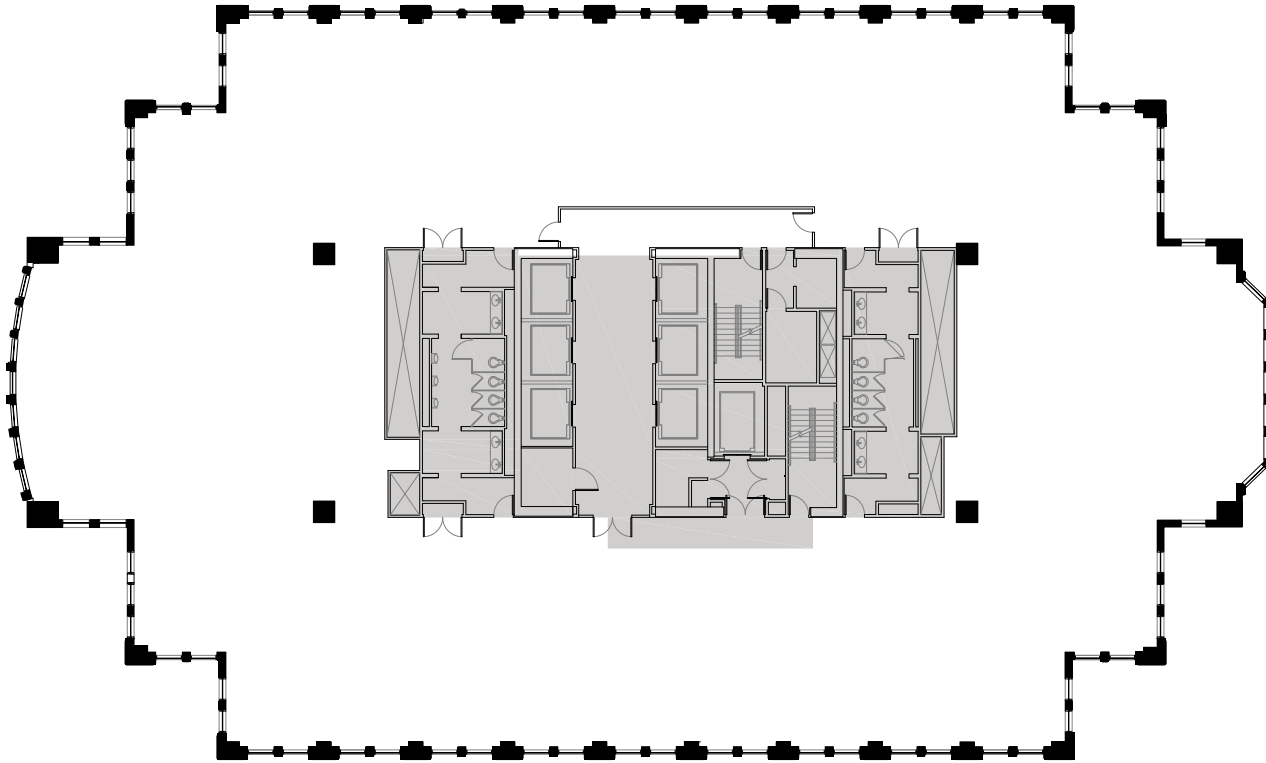

SUITE 3000

16,485 RSF

ERIC MYERS

+1 312 881 7017
eric.myers@transwestern.com

KATIE STEELE

+1 312 881 7062
katie.steele@transwestern.com

SUITE 3100

18,517 RSF