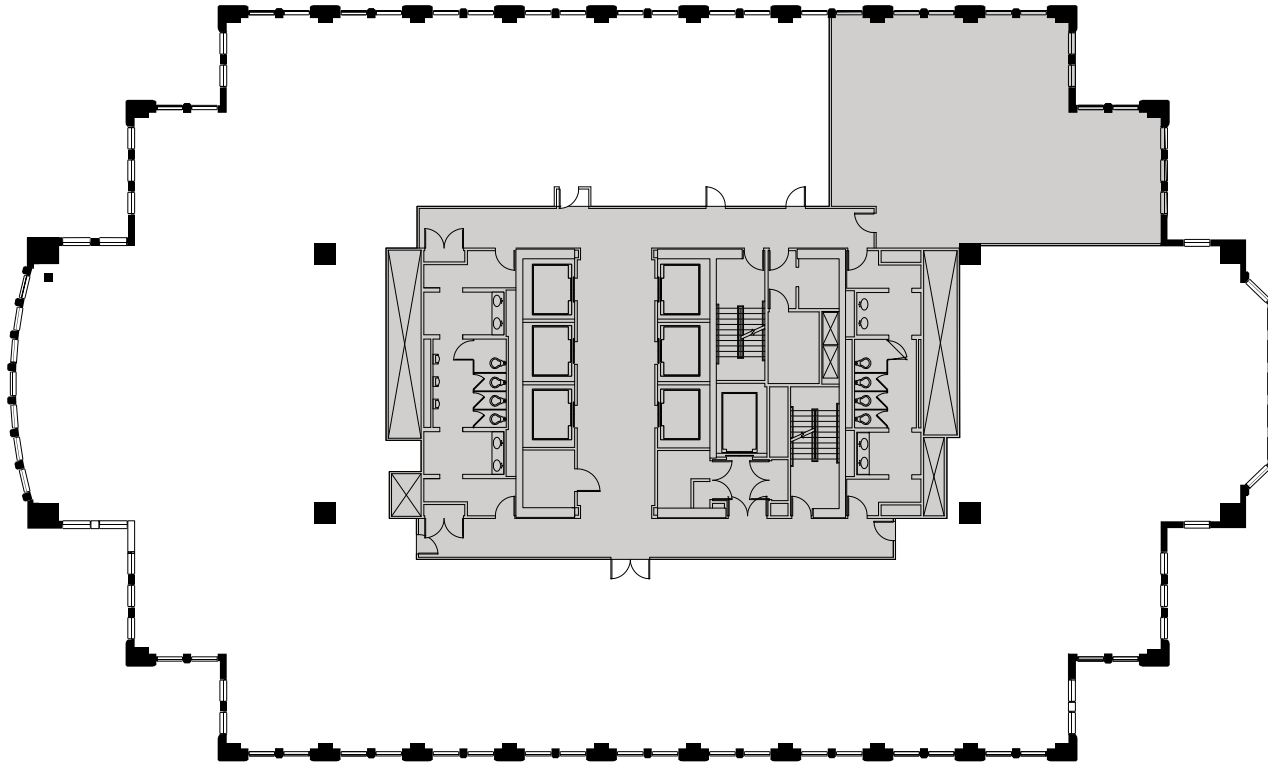

SUITE 3000

16,485 RSF

ERIC MYERS

+1 312 881 7017
eric.myers@transwestern.com

KATIE STEELE

+1 312 881 7062
katie.steele@transwestern.com

SUITE 3100

18,517 RSF