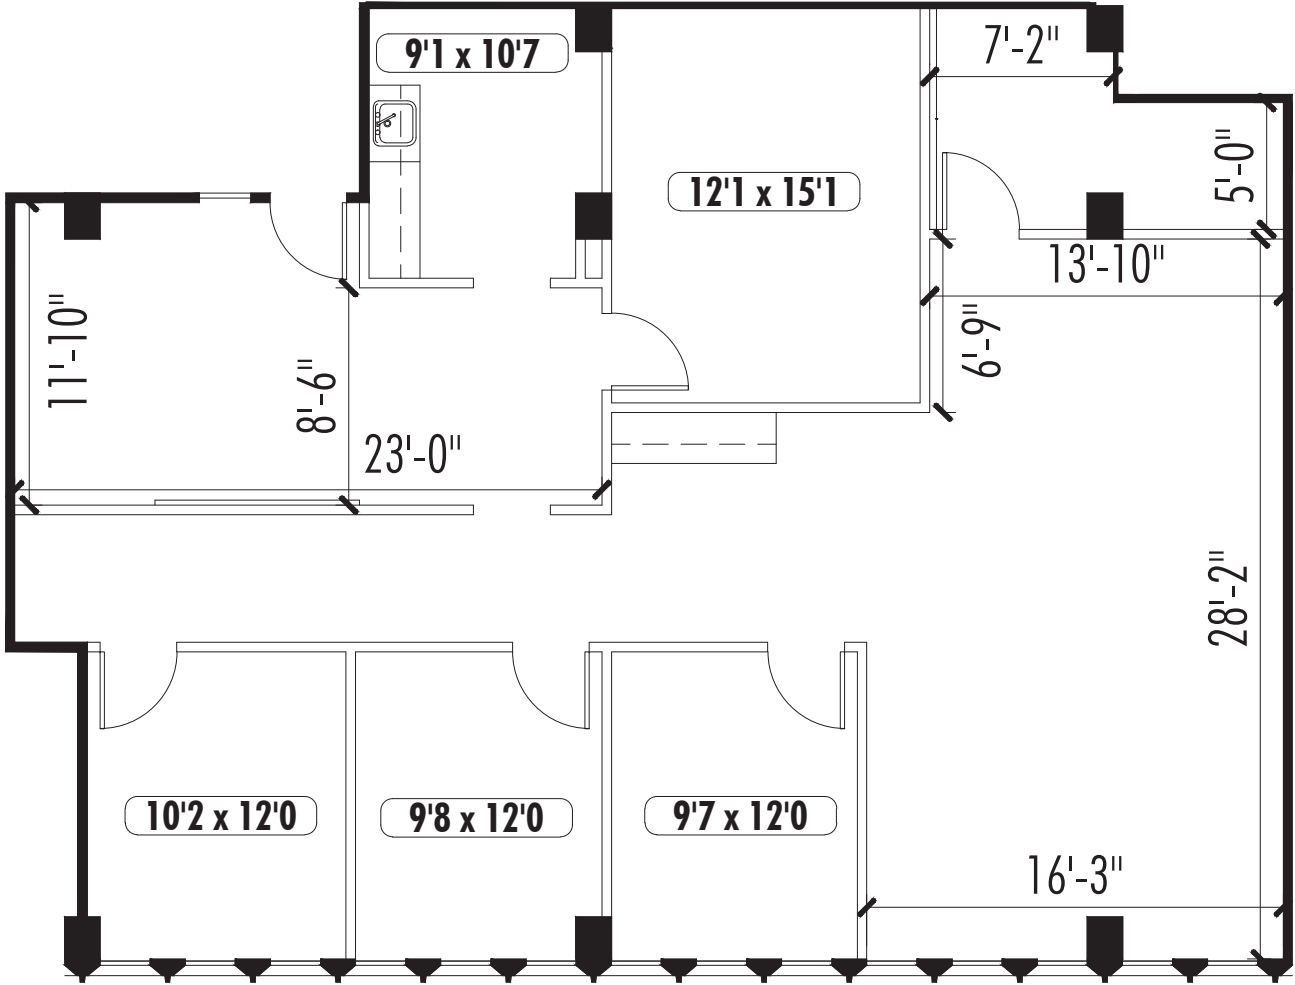

# TOWER 229, SUITE 975

1,984 RSF

KEY PLAN

PEACHTREE  
CENTER