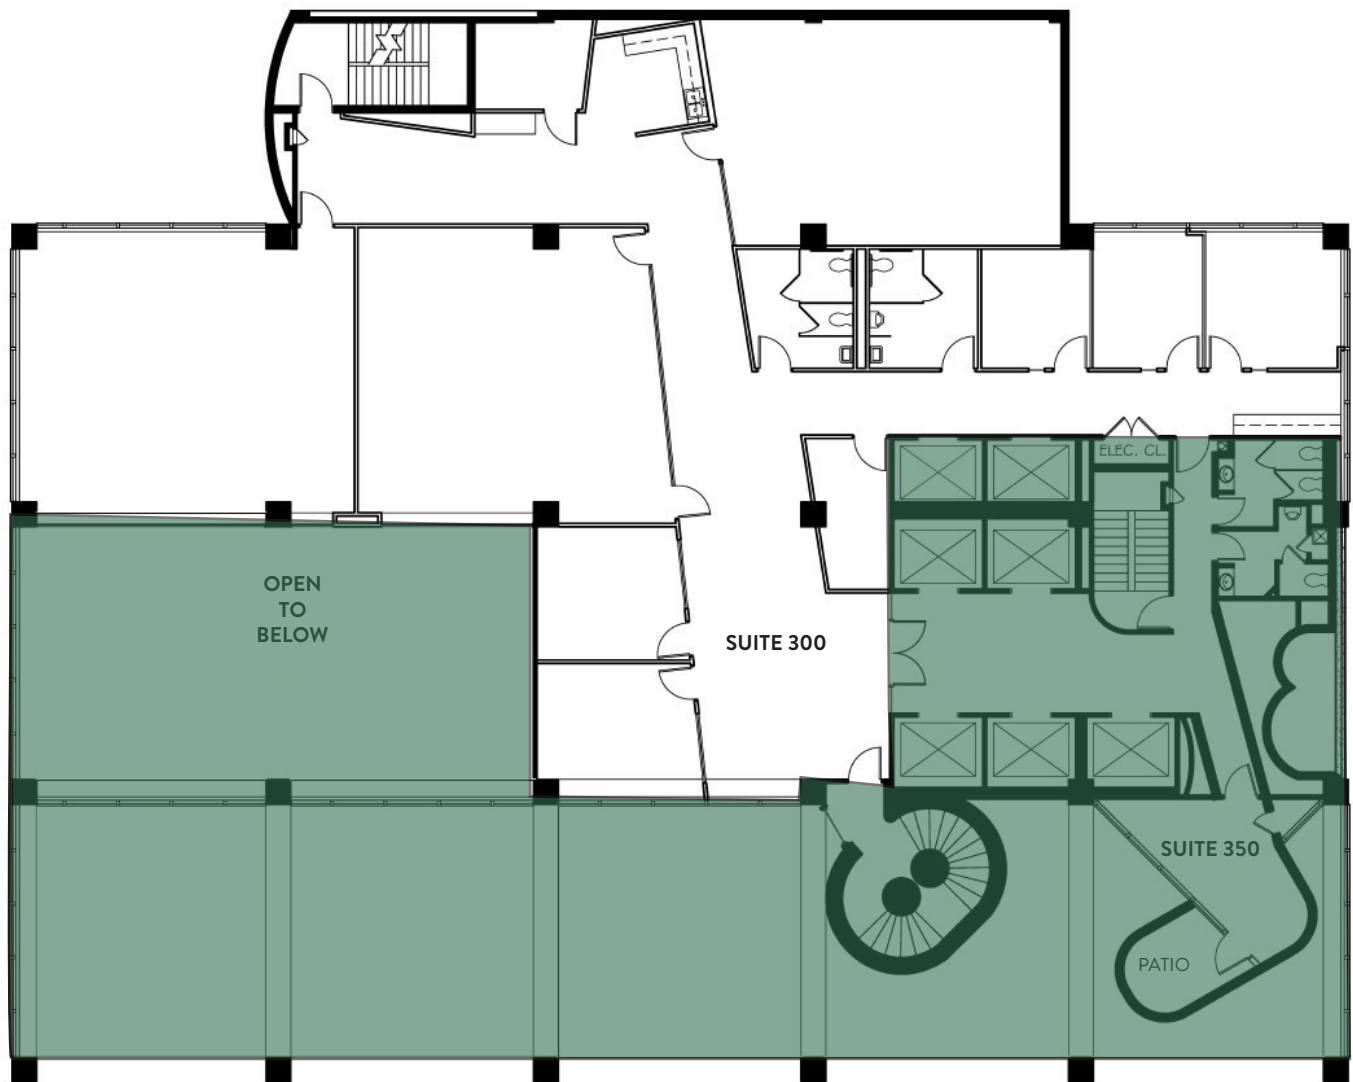

475 SEVENTEENTH STREET

FOR LEASE

SUITE 300 | 6,536 SF

For Leasing Information, Contact:

Peter Thomas

303.324.0677
pthomas@lpc.com

Andrew Piepgras

303.226.8209
apiepgras@lpc.com