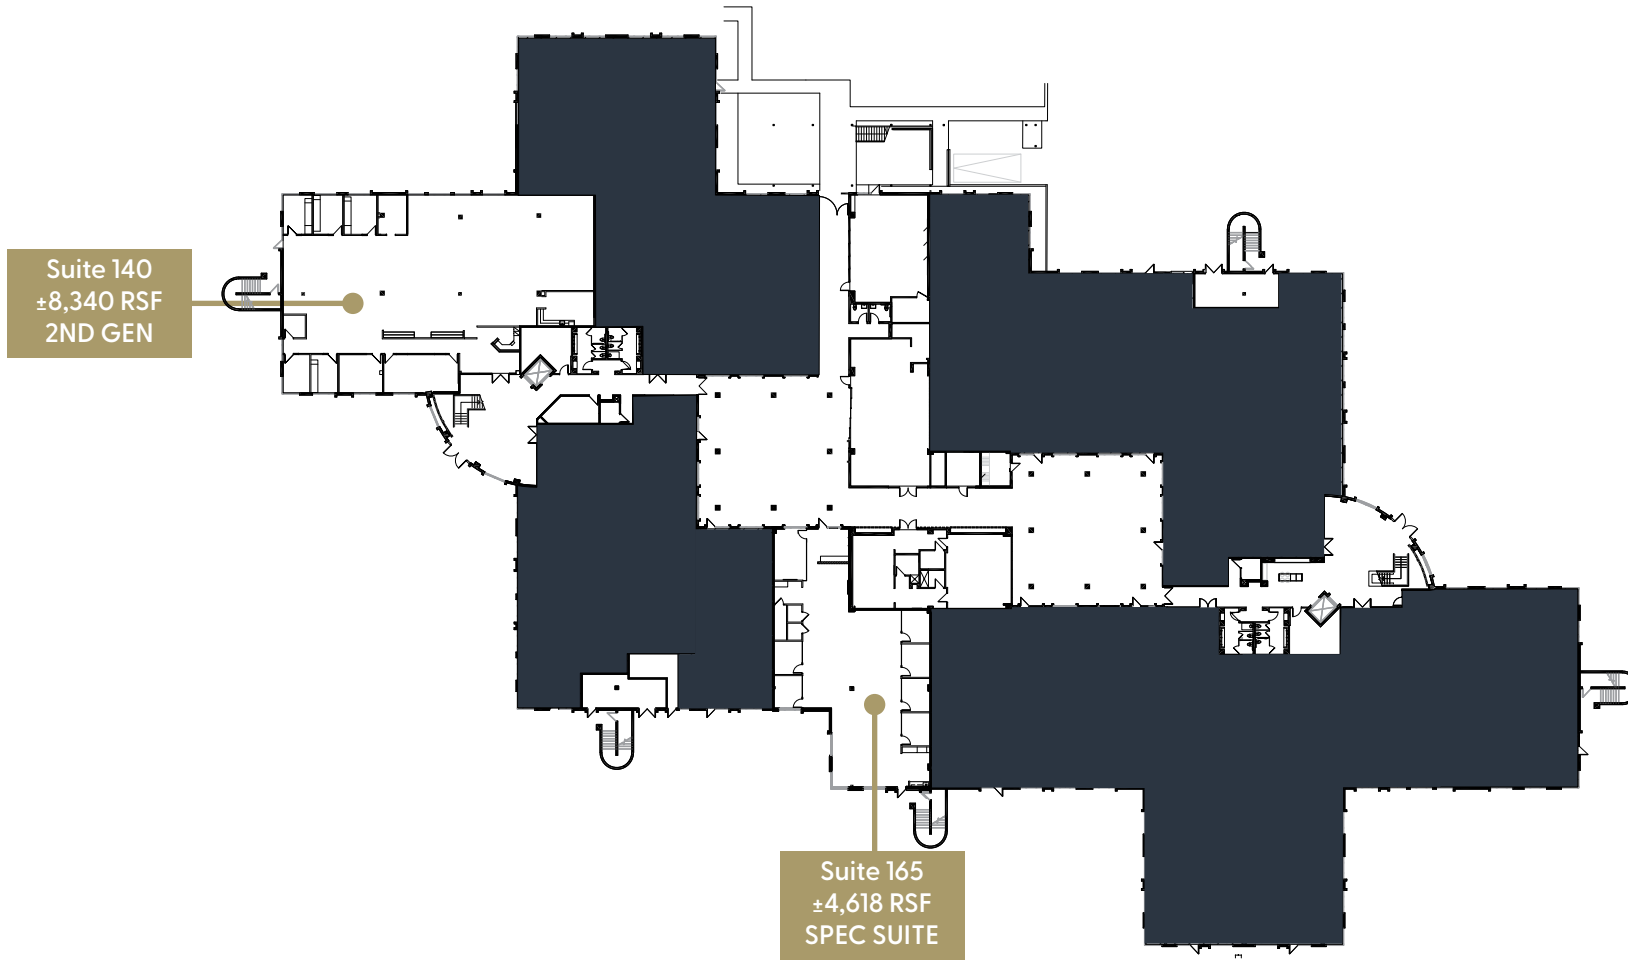

7878 NORTH 16TH STREET, PHOENIX, AZ

# FIRST FLOOR

Suite 140  
±8,340 RSF  
2ND GEN

Suite 165  
±4,618 RSF  
SPEC SUITE

**PAT BOYLE**  
Executive Vice President  
+1 602 423 1905  
pat.boyle@cbre.com

**ERIN YORK**  
Account Manager  
+1 602 689 6440  
erin.york@cbre.com