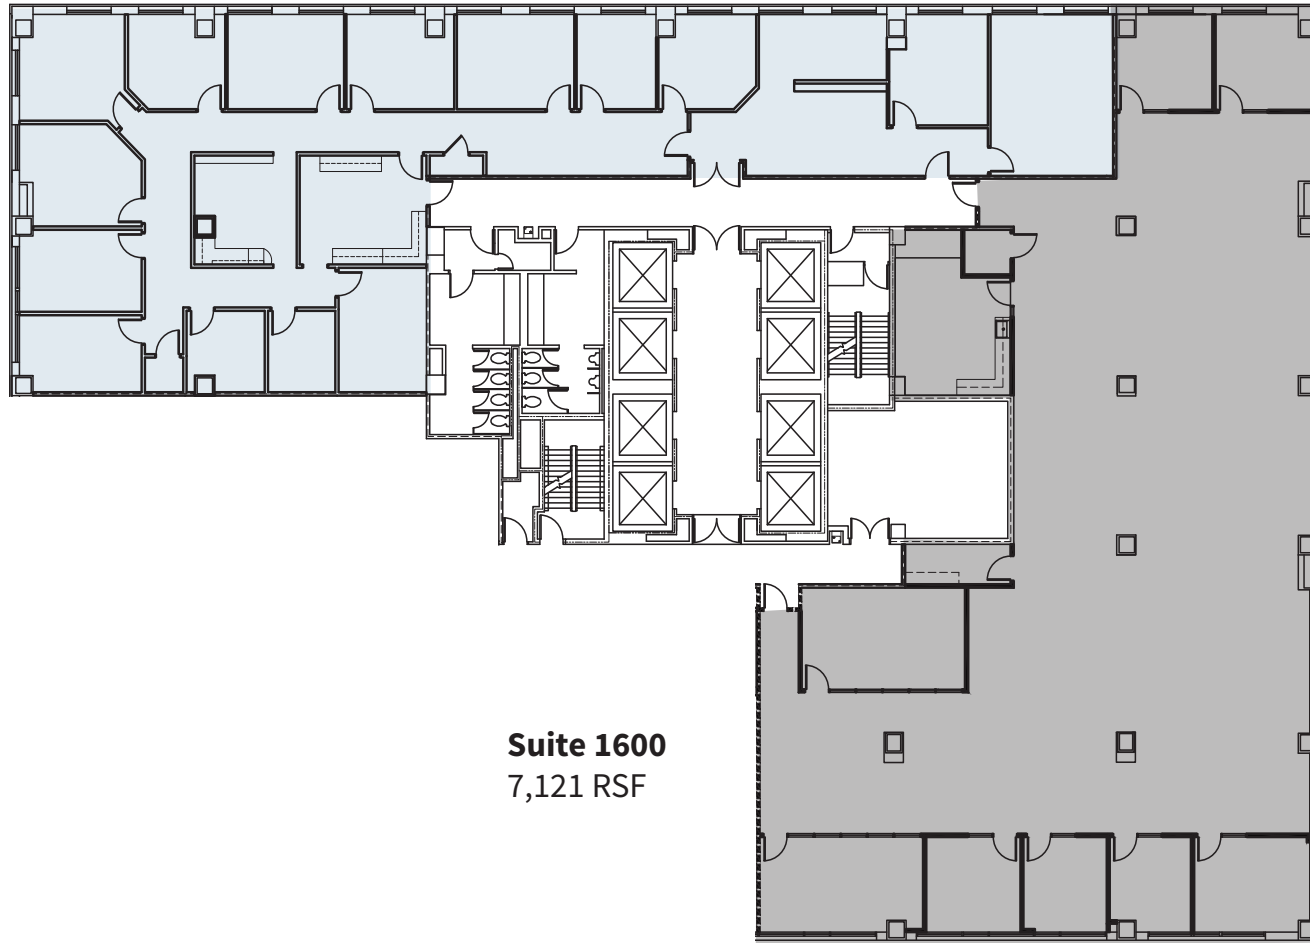

ONE CITY PLAZA

421 Fayetteville Street | Raleigh

Suite 1600 & 1601 | 12,174 RSF

Suite 1601
5,053 RSF

Suite 1600
7,121 RSF

Disclaimer: The above floor plans are not to scale. The available space shown is a representative layout.