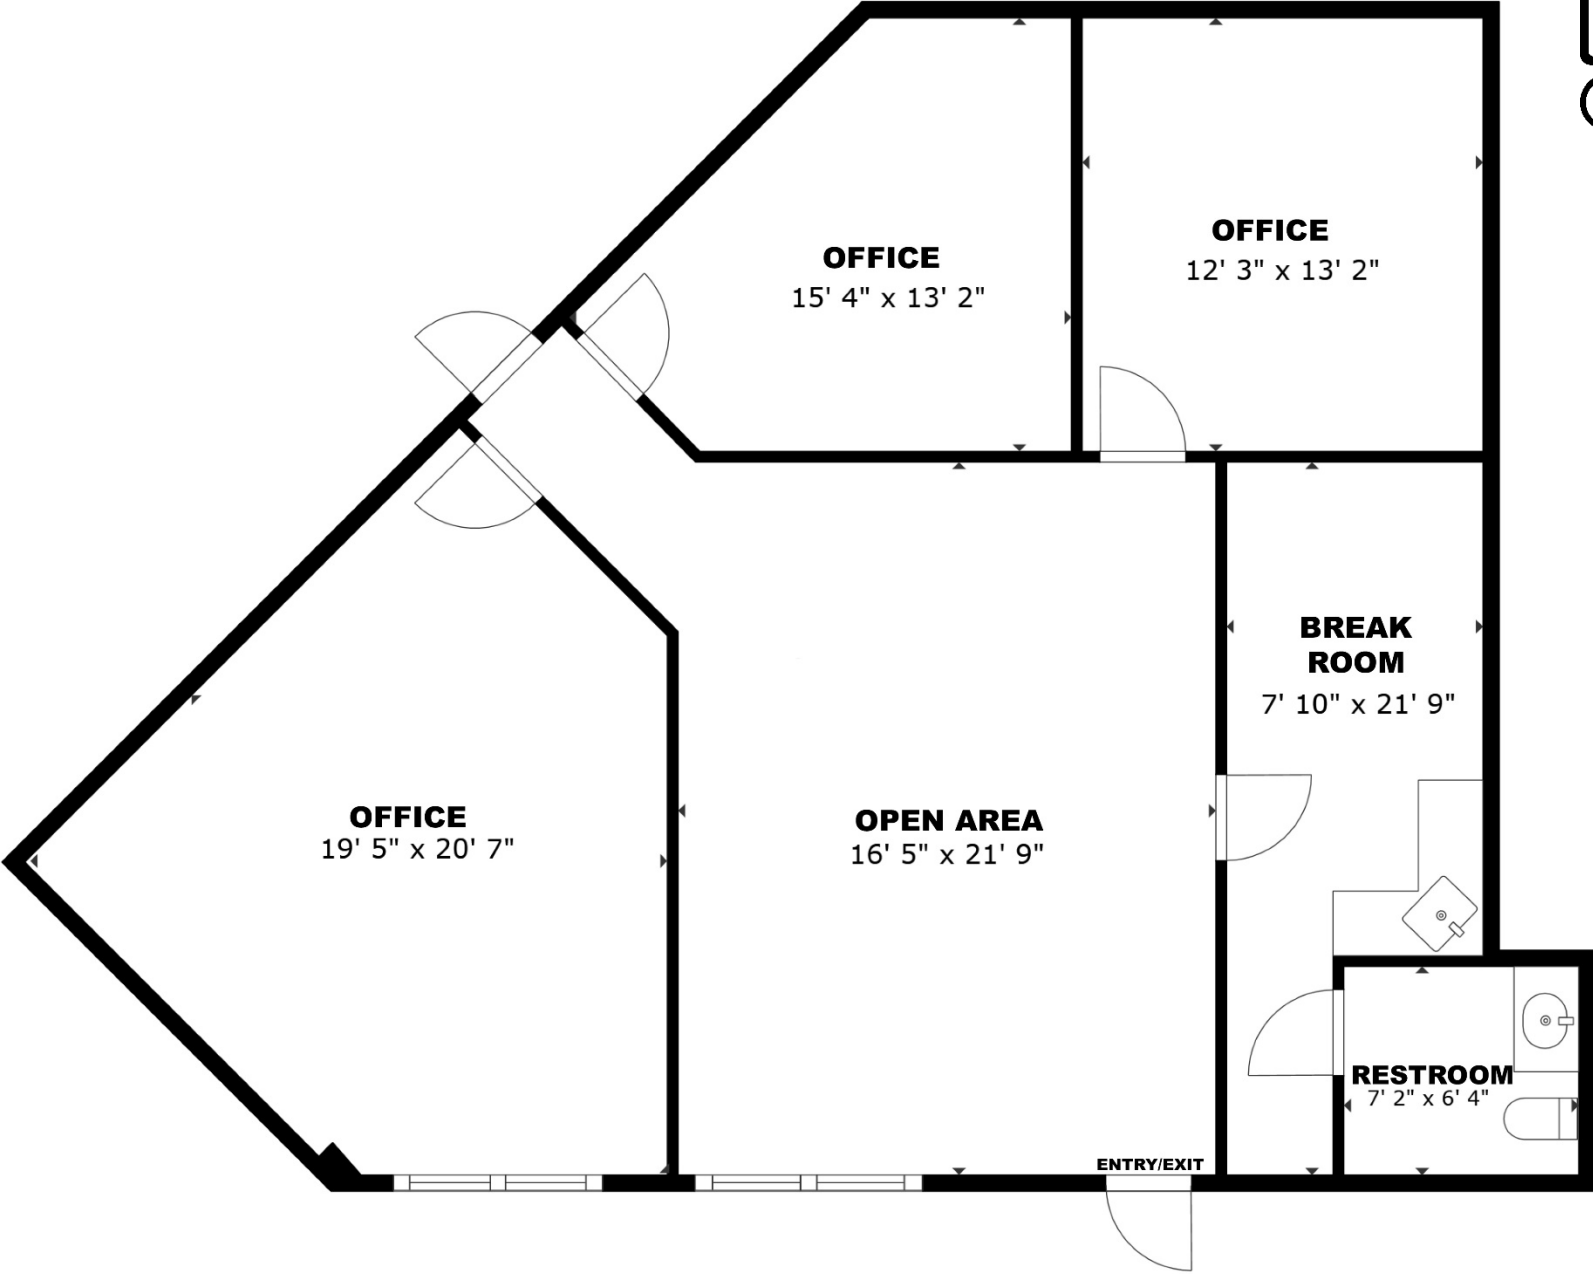

# BOULEVARD VILLAGE SITE PLAN

BOULEVARD VILLAGE		
SUITE	TENANT	SF
3406	Eye Care Specialist of Oklahoma	3,818 SF
3408	Pizza Hut	1,900 SF
3410	McLaren's Pantry	3,000 SF
3416	Pure Vibe Lounge	1,500 SF
3418	Elite Care IV	1,500 SF
<b>3420</b>	<b>VACANT</b>	<b>1,887 SF</b>
3422	Armstrong McCall	2,635 SF
3426	Dudes & Divas Salon	997 SF
3428	Massage	1,535 SG
<b>3434</b>	<b>VACANT</b>	<b>5,235 SF</b>
<b>3444</b>	<b>VACANT</b>	<b>3,524 SF</b>
<b>3446</b>	<b>VACANT</b>	<b>1,209 SF</b>
3452	Georgia Hair Solutions & Salon	2,800 SF
3456	The Study Hub	2,680 SF

# BOULEVARD VILLAGE – SUITE 3434 (5,235 SF)

SCAN FOR 3D TOUR

# BOULEVARD VILLAGE – SUITE 3444 (3,524 SF)

SCAN FOR 3D TOUR

# BOULEVARD VILLAGE – SUITE 3446 (1,209 SF)

SCAN FOR 3D TOUR