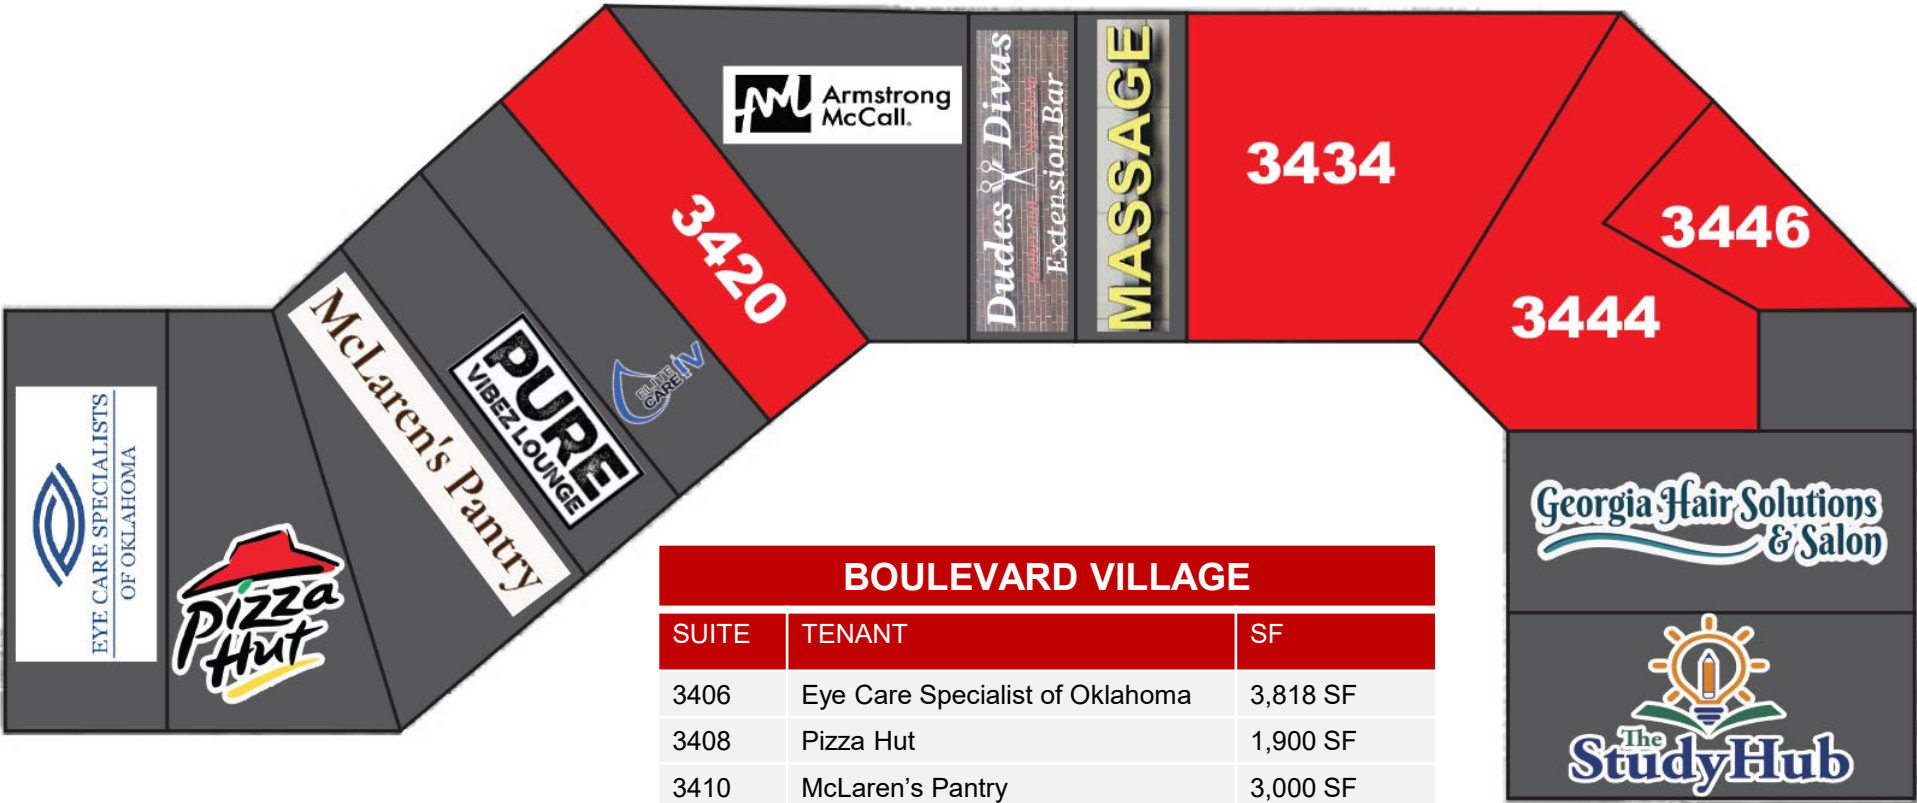

## PROPERTY OVERVIEW

TOTAL SF	36,173 SF
LOT SIZE	3.45 ACRES +/-
YEAR BUILT	1986
ZONING	D-2, Neighborhood Commercial

- Great for Office or Retail
- 470 Parking Spaces
- Highly Visible Signage on Boulevard
- Drive Thru Possible
- Frontage: 383' on Boulevard
- Easy Access to Broadway Extension
- Close Proximity to Kilpatrick Turnpike
- East of Villas at Stonebridge

## DEMOGRAPHICS

**POPULATION**  
 1 MILE: 10,077  
 3 MILES: 61,083  
 5 MILES: 148,411

**AVERAGE HOUSEHOLD INCOME**  
 1 MILE: \$77,501  
 3 MILES: \$97,556  
 5 MILES: \$97,220

**TOTAL HOUSEHOLDS**  
 1 MILE: 4,267  
 3 MILES: 25,494  
 5 MILES: 60,777

# BOULEVARD VILLAGE SITE PLAN

BOULEVARD VILLAGE		
SUITE	TENANT	SF
3406	Eye Care Specialist of Oklahoma	3,818 SF
3408	Pizza Hut	1,900 SF
3410	McLaren's Pantry	3,000 SF
3416	Pure Vibe Lounge	1,500 SF
3418	Elite Care IV	1,500 SF
<b>3420</b>	<b>VACANT</b>	<b>1,887 SF</b>
3422	Armstrong McCall	2,635 SF
3426	Dudes & Divas Salon	997 SF
3428	Massage	1,535 SG
<b>3434</b>	<b>VACANT</b>	<b>5,235 SF</b>
<b>3444</b>	<b>VACANT</b>	<b>3,524 SF</b>
<b>3446</b>	<b>VACANT</b>	<b>1,209 SF</b>
3452	Georgia Hair Solutions & Salon	2,800 SF
3456	The Study Hub	2,680 SF

# BOULEVARD VILLAGE – SUITE 3434 (5,235 SF)

SCAN FOR 3D TOUR