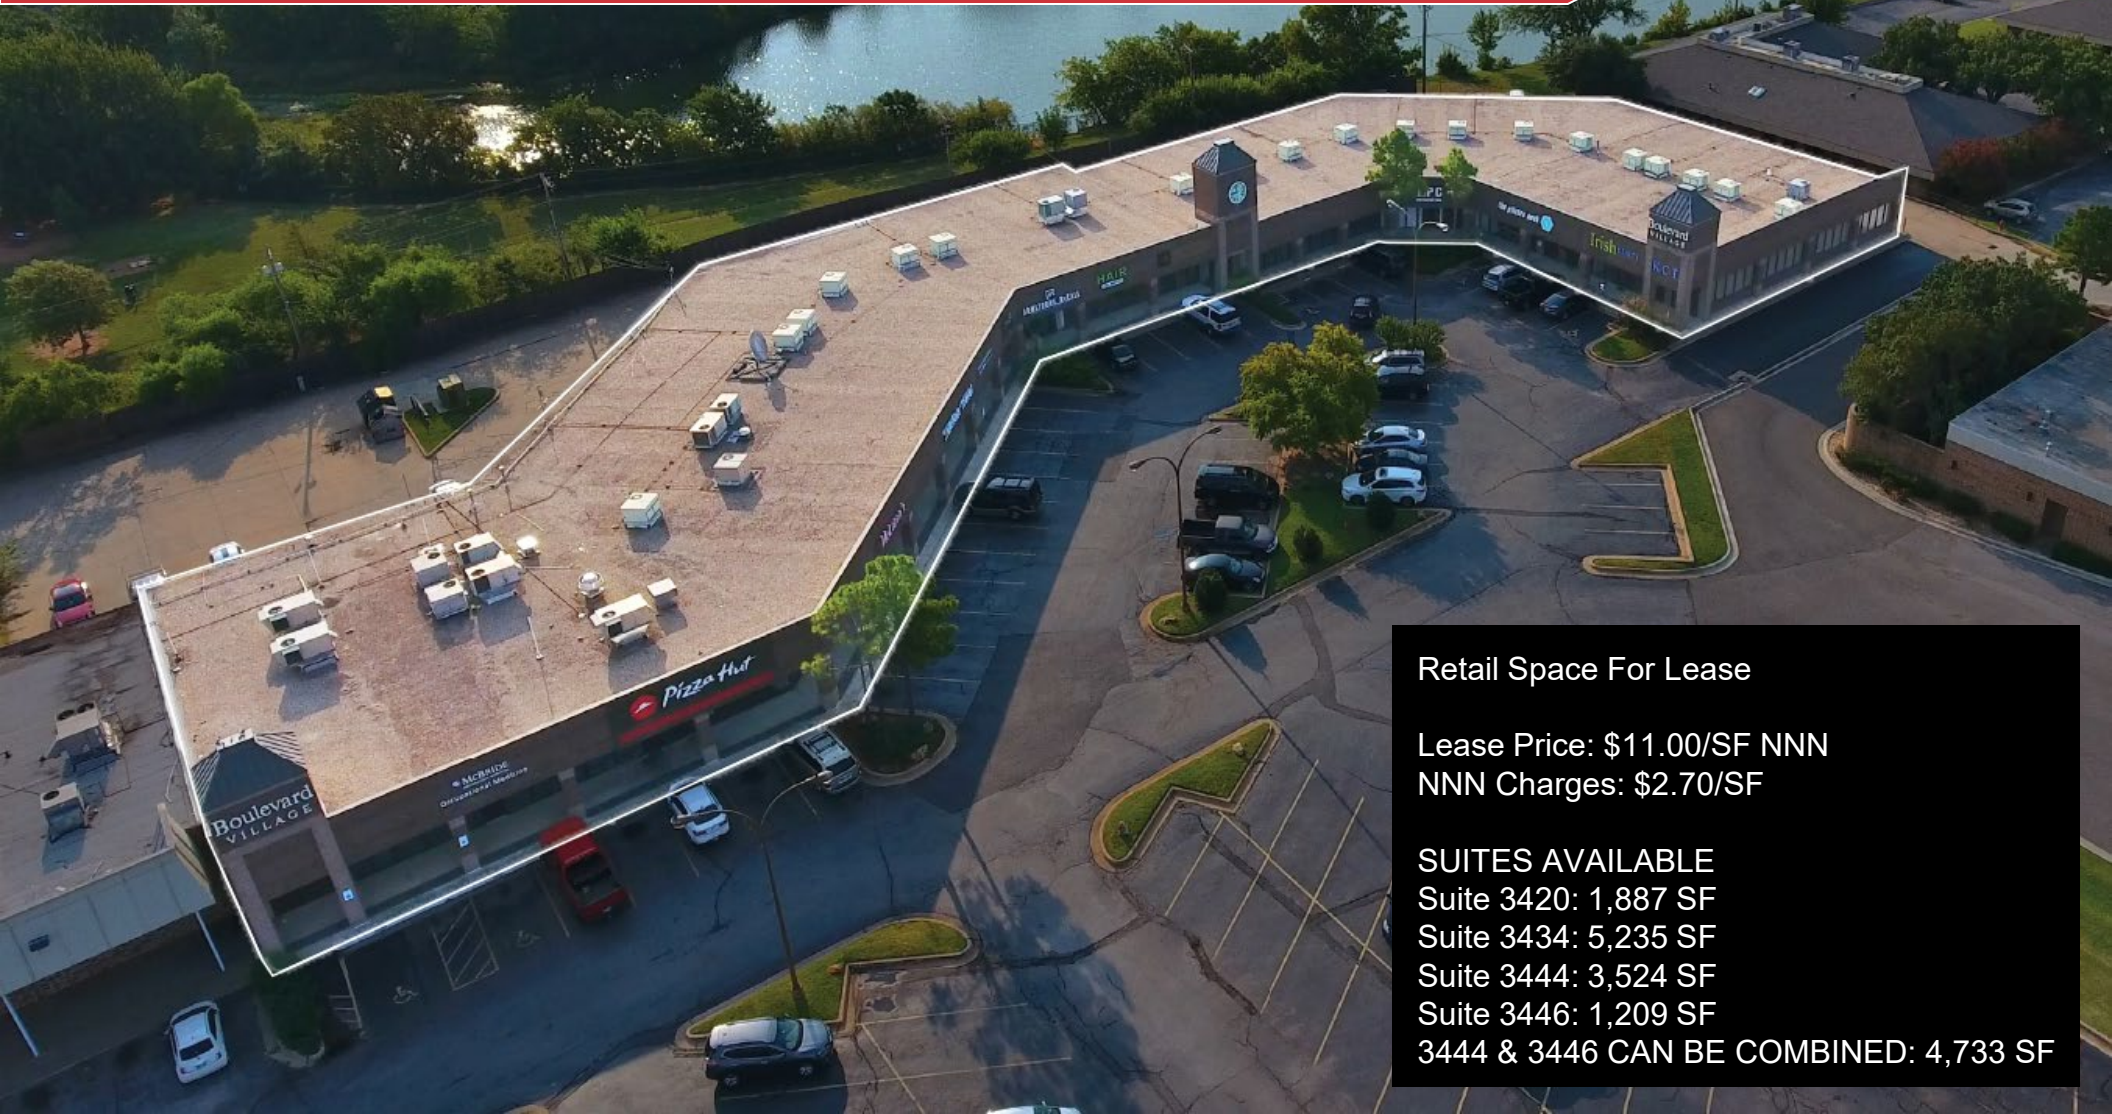

BOULEVARD VILLAGE  
3406 S. BOULEVARD  
EDMOND, OK 73013

Retail Space For Lease

Lease Price: \$11.00/SF NNN

NNN Charges: \$2.70/SF

SUITES AVAILABLE

Suite 3420: 1,887 SF

Suite 3434: 5,235 SF

Suite 3444: 3,524 SF

Suite 3446: 1,209 SF

3444 & 3446 CAN BE COMBINED: 4,733 SF

**NAI**RED COMMERCIAL  
REAL ESTATE  
405.840.0600 | [NAIRED.COM](http://NAIRED.COM)

NATHAN WILSON  
405.760.5327  
[NATHAN@NAIRED.COM](mailto:NATHAN@NAIRED.COM)

## PROPERTY OVERVIEW

TOTAL SF	36,173 SF
LOT SIZE	3.45 ACRES +/-
YEAR BUILT	1986
ZONING	D-2, Neighborhood Commercial

- Great for Office or Retail
- 470 Parking Spaces
- Highly Visible Signage on Boulevard
- Drive Thru Possible
- Frontage: 383' on Boulevard
- Easy Access to Broadway Extension
- Close Proximity to Kilpatrick Turnpike
- East of Villas at Stonebridge

# BOULEVARD VILLAGE SITE PLAN

BOULEVARD VILLAGE		
SUITE	TENANT	SF
3406	Eye Care Specialist of Oklahoma	3,818 SF
3408	Pizza Hut	1,900 SF
3410	McLaren's Pantry	3,000 SF
3416	Pure Vibe Lounge	1,500 SF
3418	Elite Care IV	1,500 SF
<b>3420</b>	<b>VACANT</b>	<b>1,887 SF</b>
3422	Armstrong McCall	2,635 SF
3426	Dudes & Divas Salon	997 SF
3428	Massage	1,535 SG
<b>3434</b>	<b>VACANT</b>	<b>5,235 SF</b>
<b>3444</b>	<b>VACANT</b>	<b>3,524 SF</b>
<b>3446</b>	<b>VACANT</b>	<b>1,209 SF</b>
3452	Georgia Hair Solutions & Salon	2,800 SF
3456	The Study Hub	2,680 SF