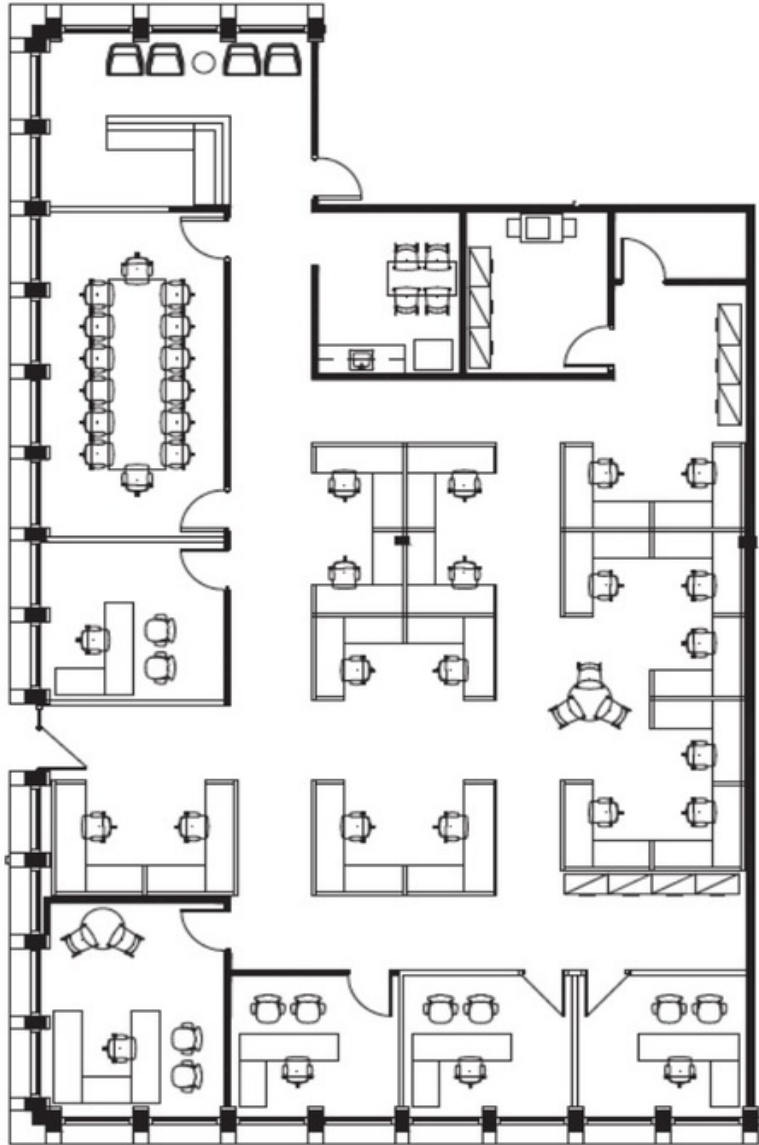

SUITE 240 4,325 SF

280 SHUMAN BLVD | NAPERVILLE, IL

RYAN MOEN
630.480.6346
RMoen@VersaRES.com

JOHN MILLNER
630.480.6342
JMillner@VersaRES.com

1 MID AMERICA PLAZA, 3RD FLOOR
OAKBROOK TERRACE, IL 60181
630.480.6413