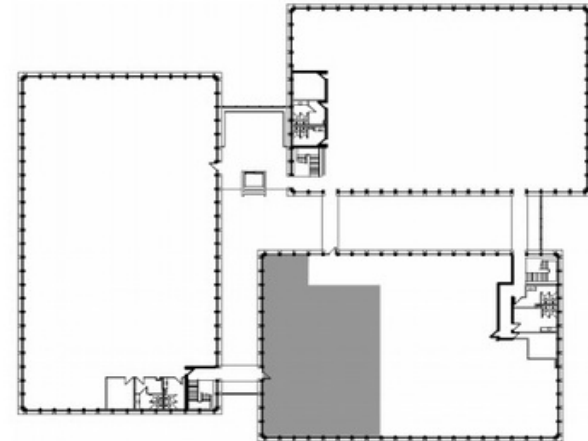

SUITE 240 4,325 SF

280 SHUMAN BLVD | NAPERVILLE, IL

RYAN MOEN
630.480.6346
RMoen@VersaRES.com

JOHN MILLNER
630.480.6342
JMillner@VersaRES.com

1 MID AMERICA PLAZA, 3RD FLOOR
OAKBROOK TERRACE, IL 60181
630.480.6413