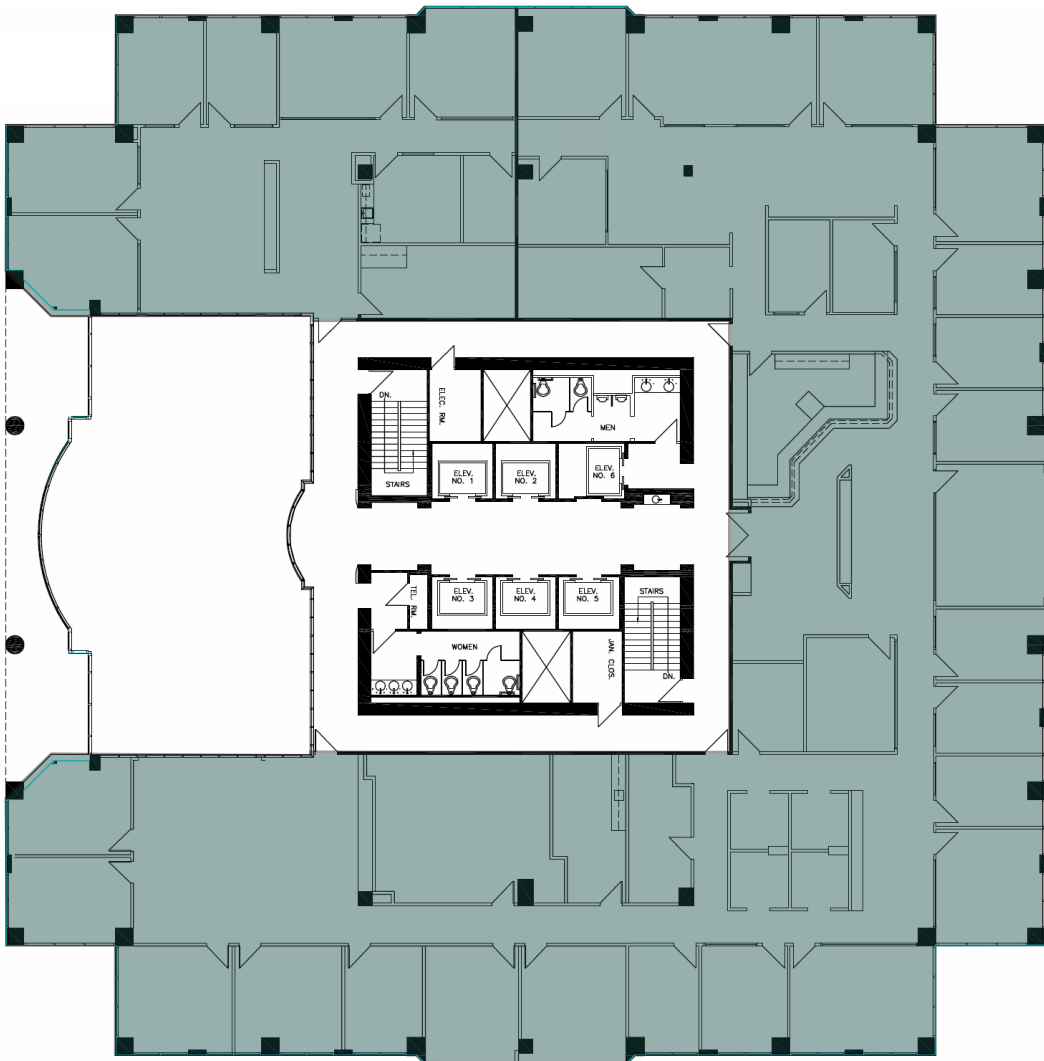

Lighton Tower

7500 College Blvd., Overland Park, KS 66210
241,150 RSF building | 14 floors

16,221 RSF Suite 200

Patrick Meraz, CCIM
+1 913 469 4622
patrick.meraz@jll.com

RJ Trowbridge
+1 913 469 4637
rj.trowbridge@jll.com