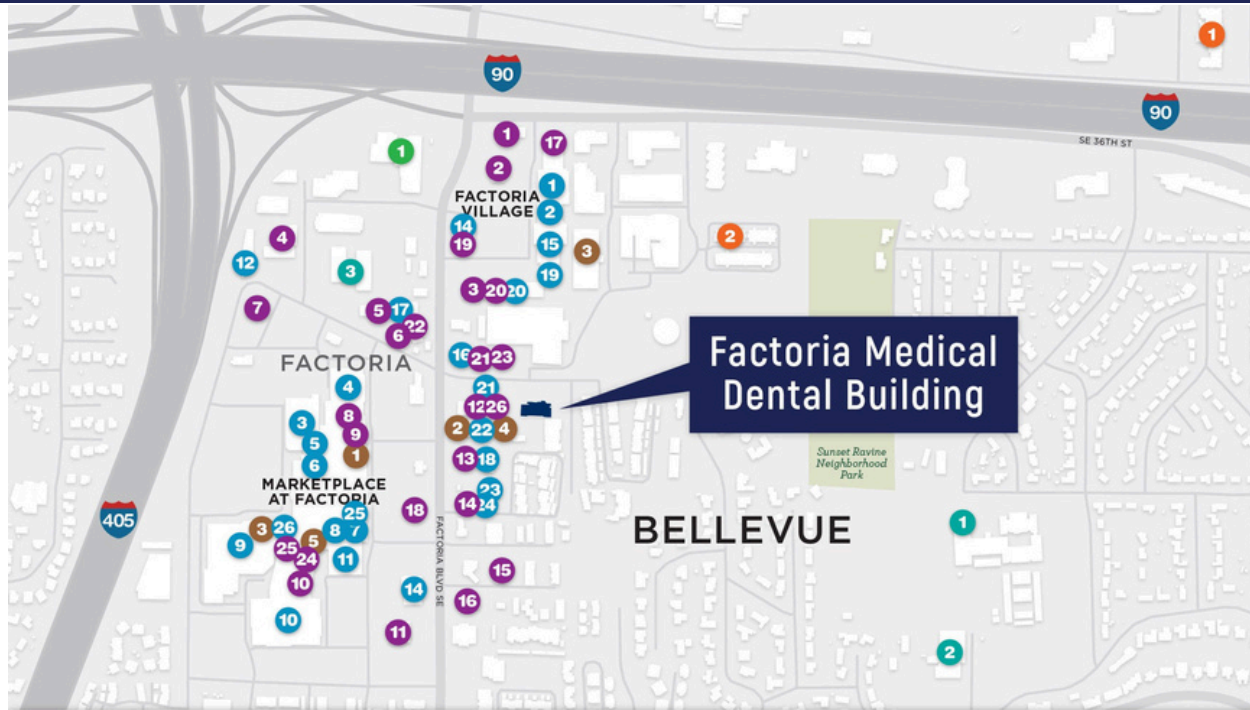

10423 Main Street #5, Bellevue, WA 98004
425.452.3052 | rgmcommercial.com

Centrally located Medical/Dental or Office space for lease in Bellevue

Suite Available	Suite 204
Square Feet	2,514 SF
Rental Rate	\$32.00 per SF NNN (2026 Est. \$14.55/SF)
Signage	Building signage available
Parking	Parking ratio of 4.5 1,000 SF
Communication	Lumen and Comcast
Stories	2 stories; 1 story of covered parking
Access	Easy access to I-405 and I-90
Location	Situated directly across from the Factoria Mall offering multiple amenities - food, groceries & shopping. Close proximity to T-Mobile Office Campus.

EATERIES

- 1 Tokyo Japanese Restaurant
- 2 Applebee's Grill + Bar
- 3 Musashi's
- 4 Top Gun
- 5 Mama's Kitchen
- 6 Katsu Burger
- 7 Novilhos
- 8 Red Robin
- 9 Panda Express
- 10 Dim Sum Factory
- 11 Ricardo's Restaurant
- 12 Teriyaki Time
- 13 Taco Time NW
- 14 Chipotle Mexican Grill
- 15 Toshi's Teriyaki
- 16 McDonald's
- 17 Square Lotus
- 18 Burger King
- 19 MOD Pizza
- 20 Tapatio
- 21 Tofu 101
- 22 Thai Ginger
- 23 Regent Cakes & Bakery
- 24 Greek Express
- 25 Just Poke
- 26 Jimmy John's

FITNESS

- 1 Tyee Community Gym
- 2 Edgebrook Club
- 3 Bodyvera Fitness

SHOPPING

- 1 QFC
- 2 Bartell Drugs
- 3 Nordstrom Rack
- 4 Amazon Fresh
- 5 DSW
- 6 T.J. Maxx
- 7 Nike Factory Store
- 8 Bath & Body Works
- 9 Target
- 10 Walmart
- 11 Old Navy
- 12 Jing Jing Asian Market
- 13 Big 5 Sporting Goods
- 14 T-Mobile
- 15 Xfinity Store
- 16 Batteries Plus Bulbs
- 17 Bricks and Wheels
- 18 O'Reilly Auto Parts
- 19 Sherwin-Williams
- 20 Factoria Cleaners
- 21 The UPS Store
- 22 Southgate Mart
- 23 Midas
- 24 La Vie En Rose
- 25 Torrid
- 26 Famous Footwear

LODGING

- 1 Hyatt House
- 2 Extended Stay America

CAFES

- 1 Panera Bread
- 2 Boulangerie Bakery Café
- 3 Starbucks
- 4 Over The Rainbow Tea Bar
- 5 Boba T

ATTRACTIONS

- 1 AMC Factoria 8