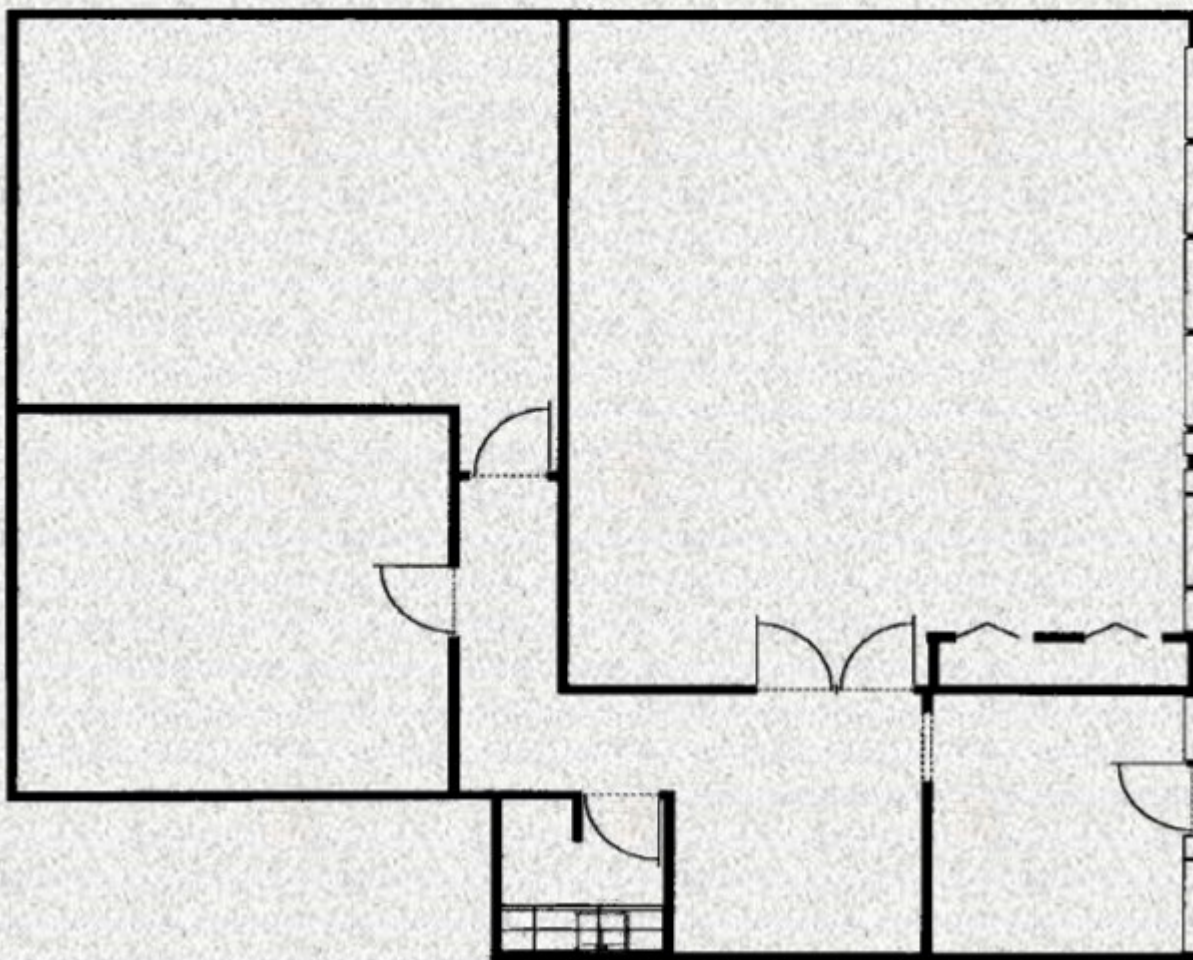

Shadow Mountain Office Center

5840 S. Memorial Drive Tulsa, Oklahoma

TFP

TWENTY FIRST PROPERTIES, INC.

Suite 218
2,017 Sq. Ft.

- 3 Conference Rooms
- Reception
- Wet Bar

For additional information contact
Paul D. Wilson
at 918-743-4300 or
email paul@tfptulsa.com
www.tfptulsa.com