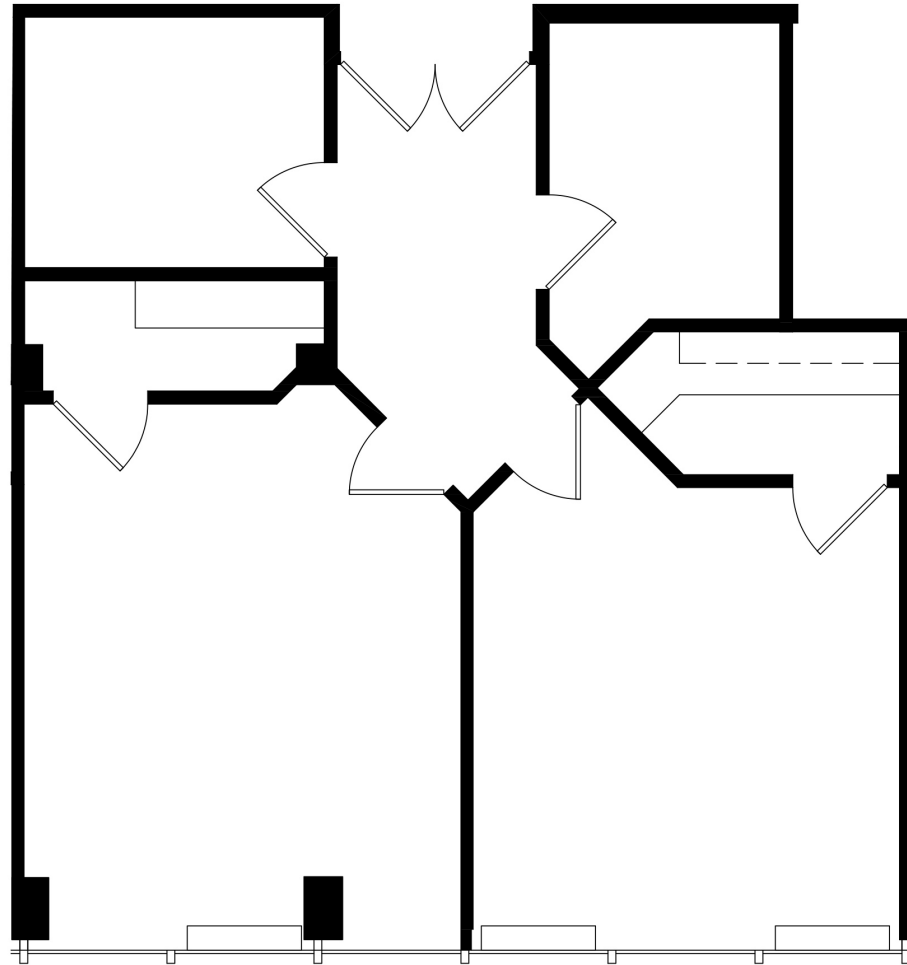

THE 130 BUILDING

130 S BEMISTON AVE, CLAYTON, MO 63105

SANSONE
group

PARTIAL SIXTH FLOOR PLAN SUITE 604 | 952 RSF