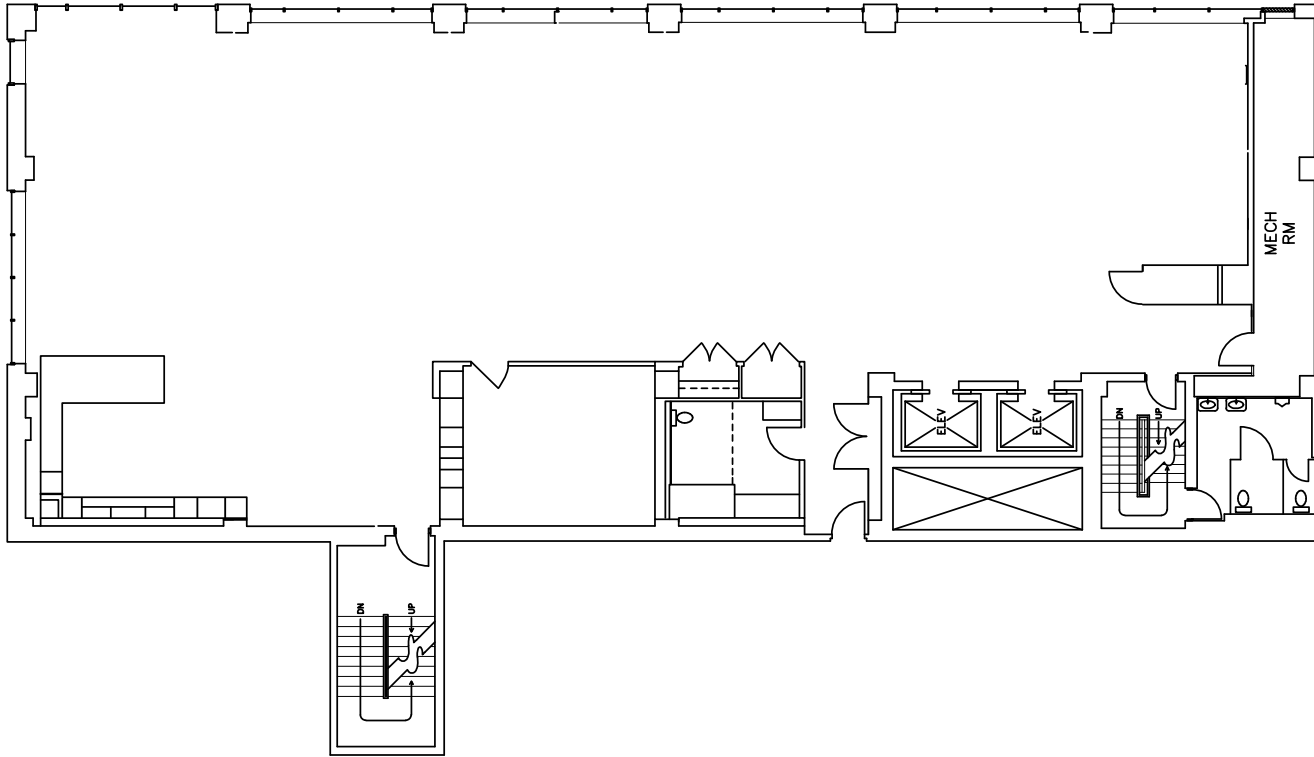

SUITE 300 - 5,831 SF

SUITE HIGHLIGHTS:

- Full floor
- Breakroom
- Restroom in suite
- Conference room
- Abundant natural light

CLICK OR SCAN
FOR 360°
VIRTUAL TOUR