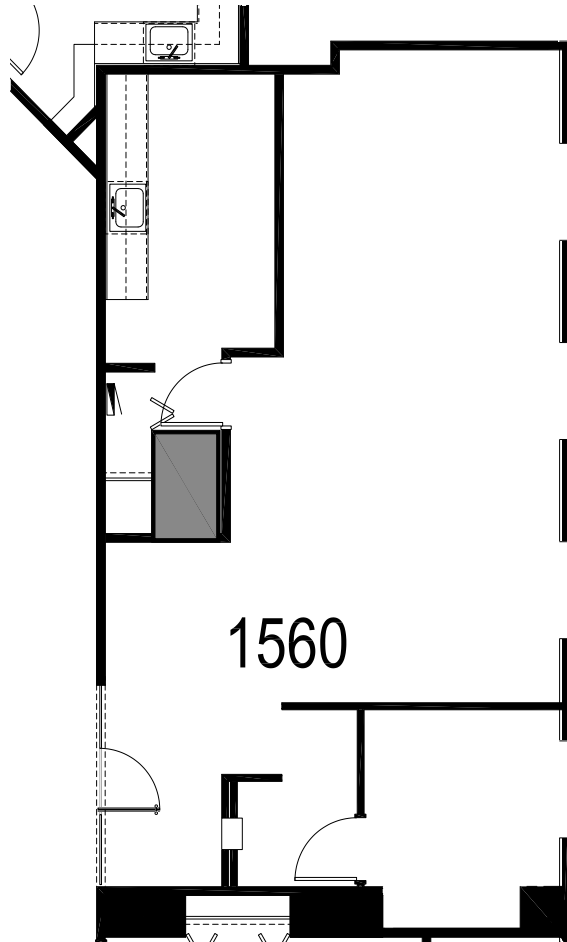

980 NORTH MICHIGAN

SUITE 1560 - 1,296 RSF

CHRIS CASSATA

+1 773 343 0869

chris.cassata@cushwake.com

ANTHONY CHIEFARI

+1 312 967 7548

anthony.chiefari@cushwake.com