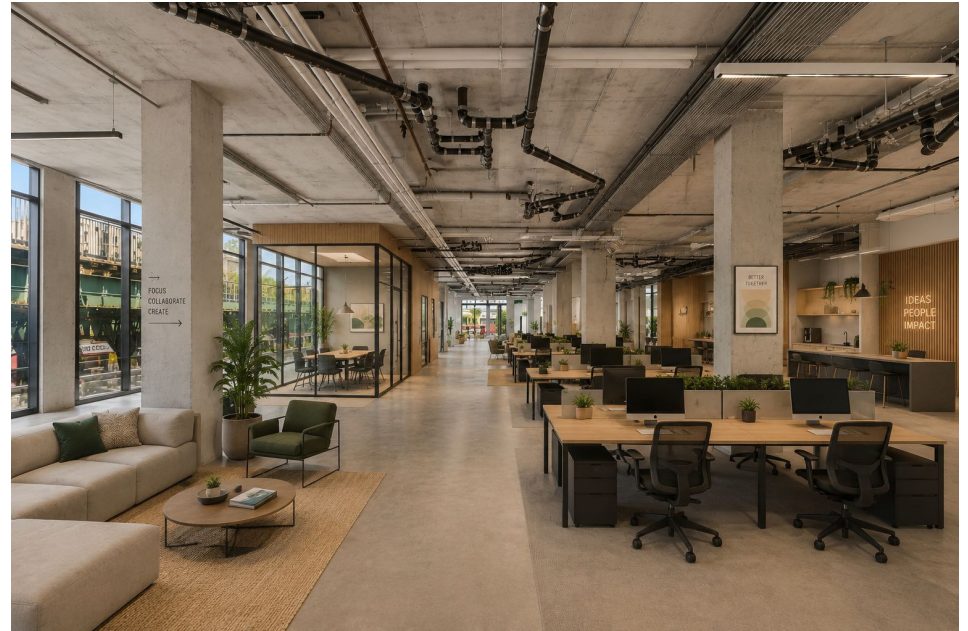

PROPERTY

Interior • The Space

RETAIL SPACE FOR LEASE • 1850 JEROME AVE
BRONX NY 10453