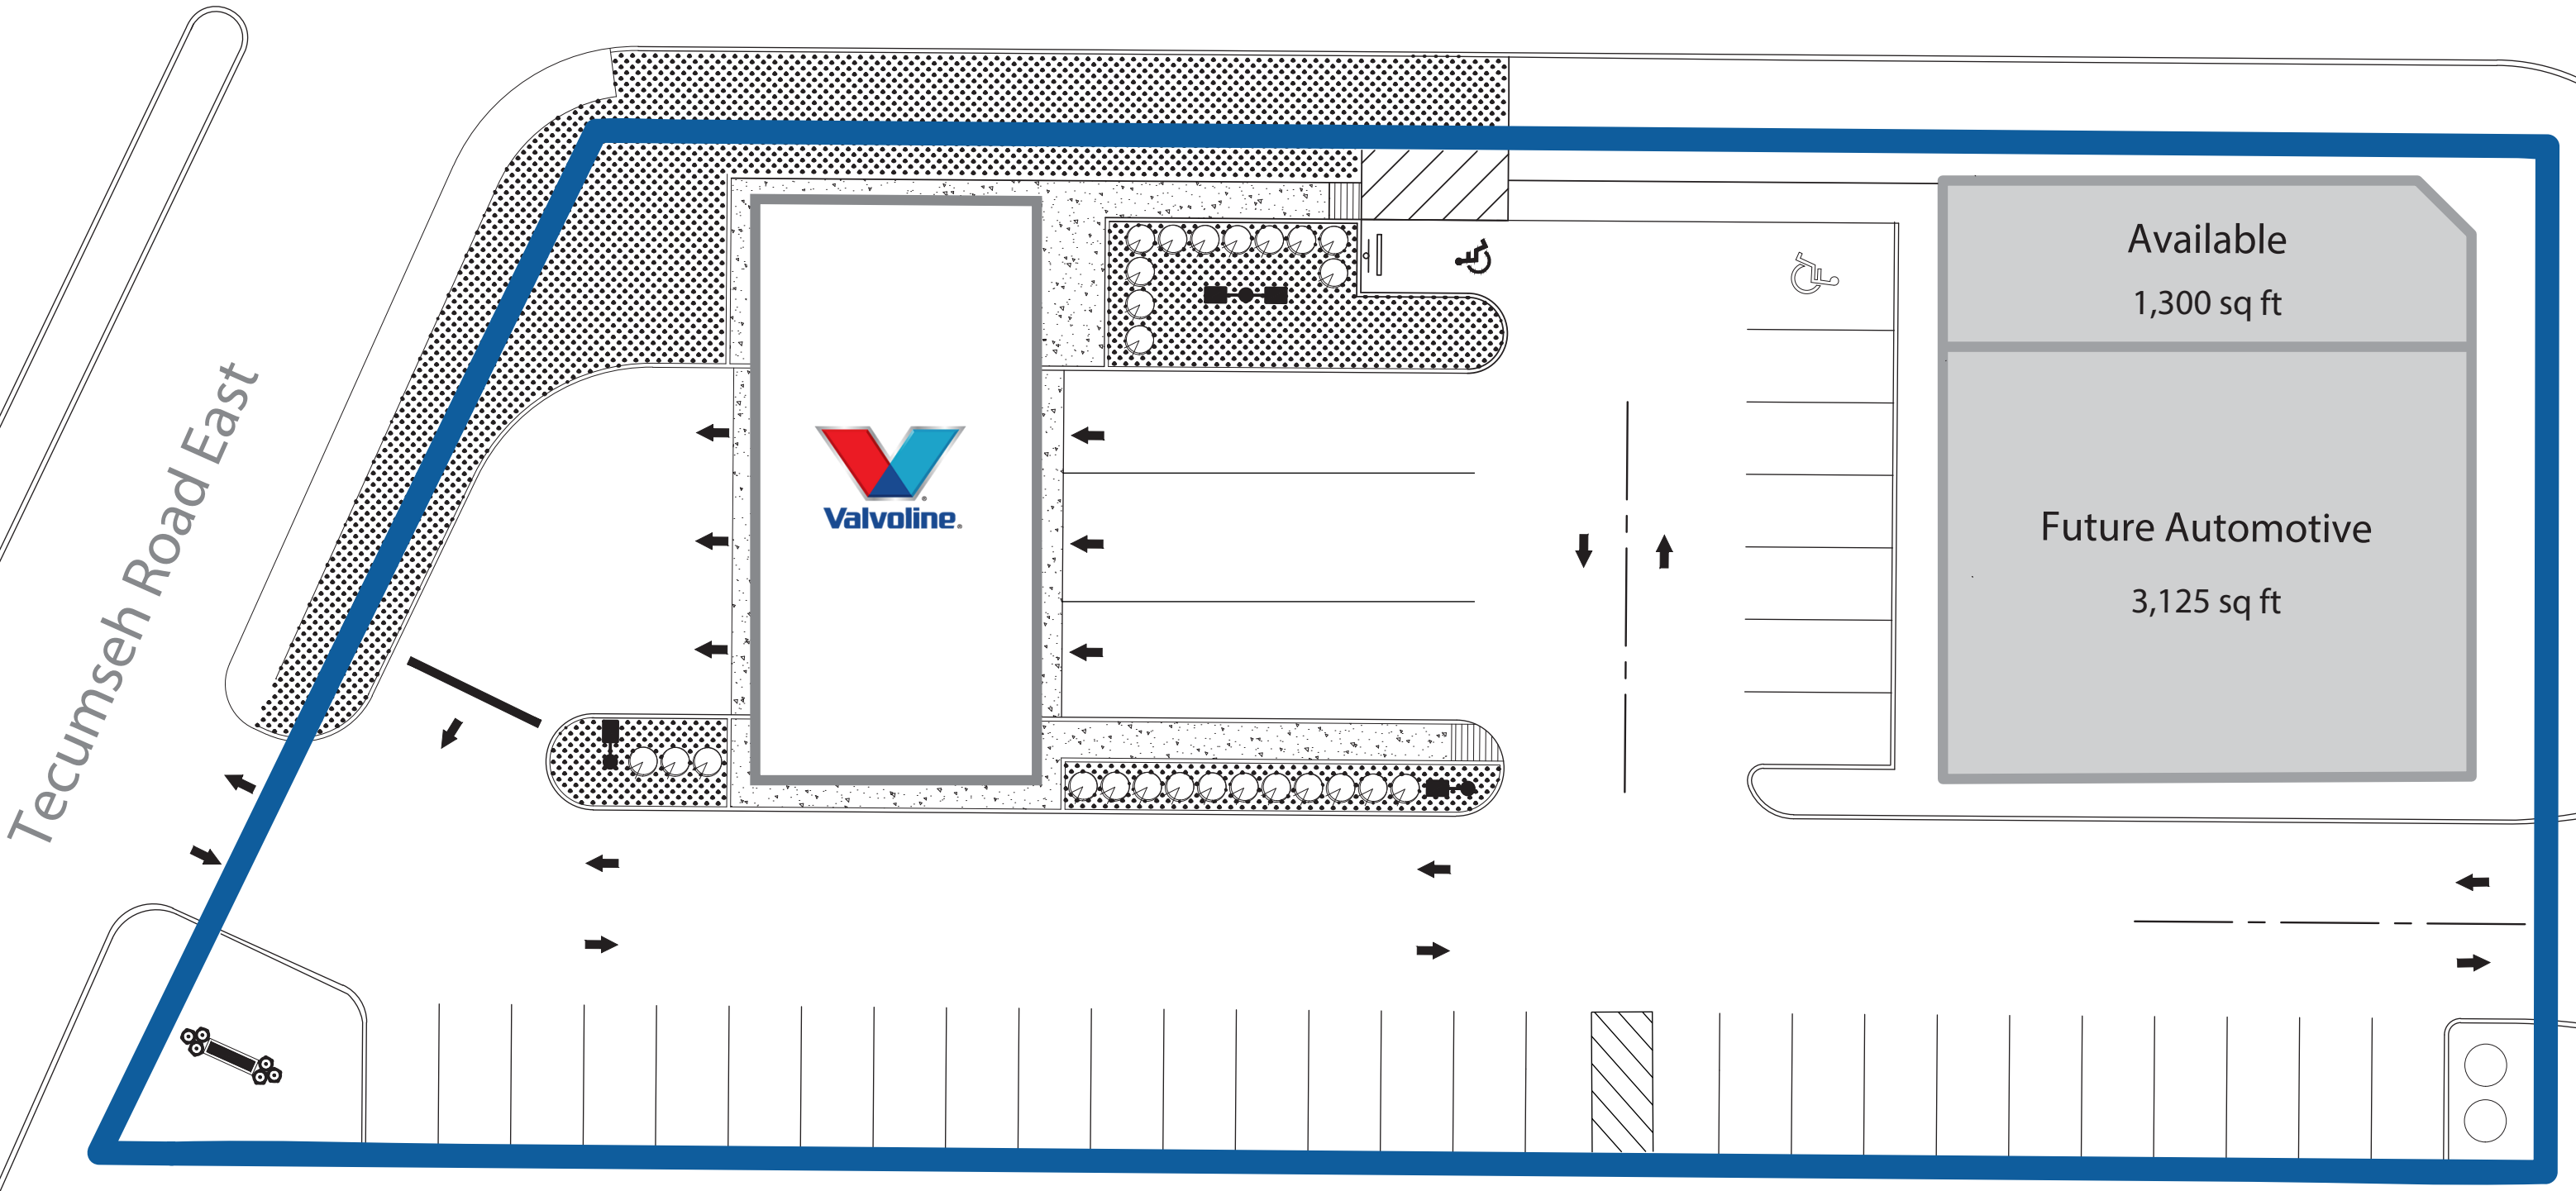

TECUMSEH YOLANDA CENTRE

BMO  Bank of Montreal

For leasing inquiries please contact us.

8025 Tecumseh E. Windsor, ON

info@westdellcorp.com

519.850.0000 Ext.214