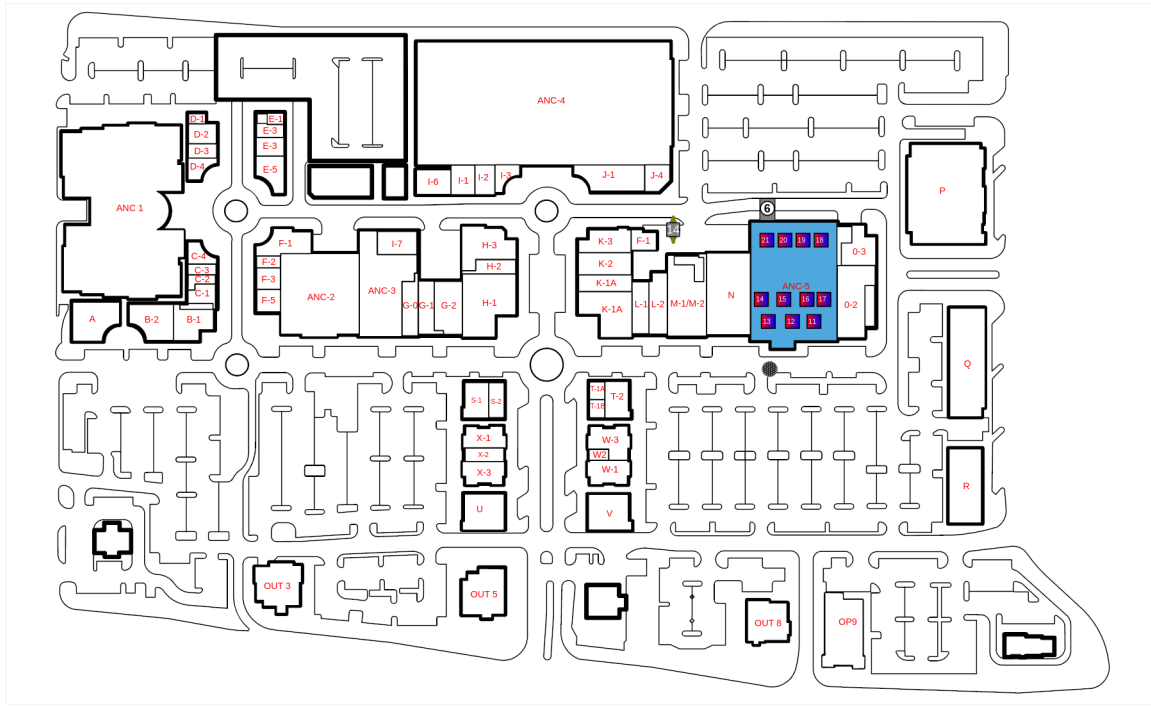

Space Profile for

Unit: #ANC-5

Area: 8732 sq ft

Address

*1744 Towne Centre Way
Mount Pleasant, SC 29464*

*400 N. Tampa St., Suite 2210
Tampa, FL, 33602*

Legend

	Breaker Panel		Fire Extinguisher		Ceiling Fan w/ Light		Fire Sprinkler
	Circular Column		Fire Alarm Pulldown		Rectangular Column		Pocket Door
	Appliance Outlet		Glass Door		Refrigerator		Track Lighting
	Fire Alarm		Handicap Handrail		Roll-Up Door		2-Bulb Fluorescent Lighting
	Drinking Fountain		Roof Hatch		Sink		3-Bulb Fluorescent Lighting
	Door		HVAC Unit		Swing Door		4-Bulb Fluorescent Lighting
	Double Hung Door		Recessed Light		Toilet		Ceiling Air Vent
	Electrical Outlet		Staircase		Can Light		Air Diffuser
	Emergency Light		Water Heater		Urinal		Ceiling Fan w/o Light
	EXIT Light		Telephone Panel		Thermostat		Air Handler
	Tankless Water Heater		Window Wall Opening		RJ 45		Fire Alarm Control Panel
	Step Down Transformer		Maintenance Sink		Window		Tenant Water Meter
	Disconnect		Sub Water Meter		House Gas Meter		Sub Gas Meter
	House Water Meter		Air Handler		House Electric Meter		Tenant Electric Meter
	Tenant Gas Meter						
	Sub Electric Meter						

Space Overview

Overview	Actual Square Footage	Measured Depth of Space	Total Depth of Space	Has Stepdown Transformer
	8732 SQFT	89' 3"	89' 3"	No

Flooring	Concrete	Carpet	Tile	Other	Unit	Total
	8246.04 SQFT	83 SQFT				8732 SQFT

Other Cont.	Phone Board Location	Mop Sink Location	Thermostat Location	Dmarc Distance	Are Interior Walls Full Height

Other
Cont.

Hazardous Materials

Loading Dock

Are Demising Walls Full Height

Changes In Demising Wall Thickness