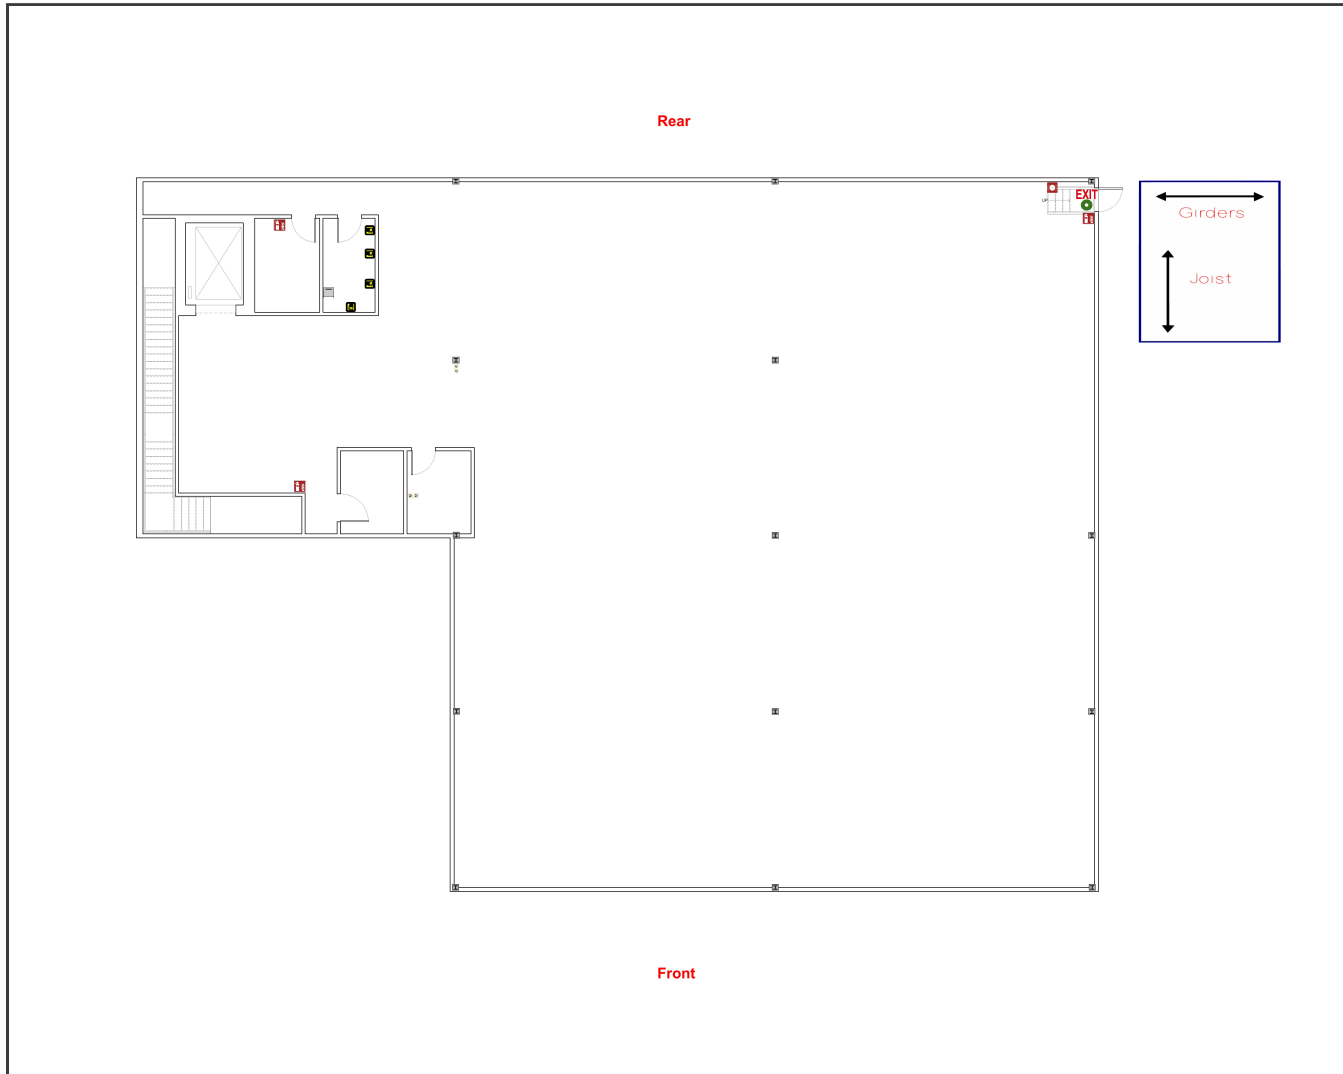

Space Profile for

Unit: #ANC-5

Area: 8732 sq ft

Address

*1744 Towne Centre Way
Mount Pleasant, SC 29464*

*400 N. Tampa St., Suite 2210
Tampa, FL, 33602*

Legend

	Breaker Panel		Fire Extinguisher		Ceiling Fan w/ Light		Fire Sprinkler
	Circular Column		Fire Alarm Pulldown		Rectangular Column		Pocket Door
	Appliance Outlet		Glass Door		Refrigerator		Track Lighting
	Fire Alarm		Handicap Handrail		Roll-Up Door		2-Bulb Fluorescent Lighting
	Drinking Fountain		Roof Hatch		Sink		3-Bulb Fluorescent Lighting
	Door		HVAC Unit		Swing Door		4-Bulb Fluorescent Lighting
	Double Hung Door		Recessed Light		Toilet		Ceiling Air Vent
	Electrical Outlet		Staircase		Can Light		Air Diffuser
	Emergency Light		Water Heater		Urinal		Ceiling Fan w/o Light
	EXIT Light		Telephone Panel		Thermostat		Air Handler
	Tankless Water Heater		Window Wall Opening		RJ 45		Fire Alarm Control Panel
	Step Down Transformer		Maintenance Sink		Window		Tenant Water Meter
	Disconnect		Sub Water Meter		House Gas Meter		Sub Gas Meter
	House Water Meter		Air Handler		House Electric Meter		Tenant Electric Meter
	Tenant Gas Meter						
	Sub Electric Meter						

Space Overview

Overview	Actual Square Footage	Measured Depth of Space	Total Depth of Space	Has Stepdown Transformer
	8732 SQFT	89' 3"	89' 3"	No

Flooring	Concrete	Carpet	Tile	Other	Unit	Total
	8246.04 SQFT	83 SQFT				8732 SQFT

Other Cont.	Phone Board Location	Mop Sink Location	Thermostat Location	Dmarc Distance	Are Interior Walls Full Height

Other
Cont.

Hazardous Materials

Loading Dock

Are Demising Walls Full Height

Changes In Demising Wall Thickness

Waste

In-ground Grease Trap Cover	Diameter	Notes
	20	

Fire

No assets available for this section.

Gas

No assets available for this section.

Room

No assets available for this section.