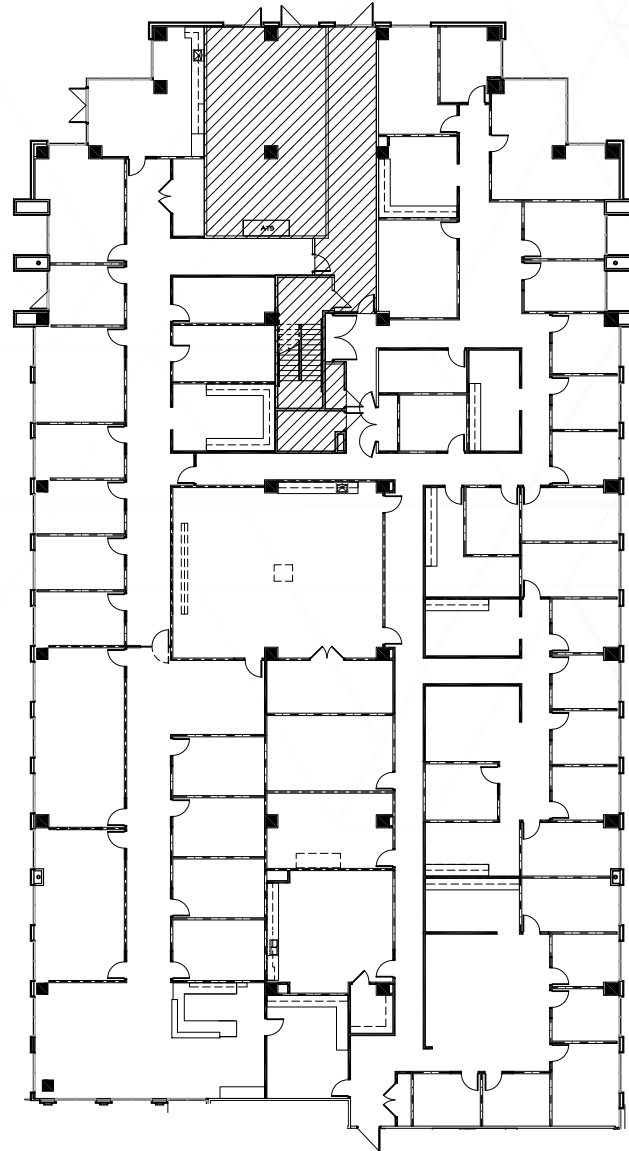

Pima Northgate

14000 N Pima Road Scottsdale, AZ

SUITE 100 | ±20,483 RSF

TIM WHITTEMORE

Senior Director

+1 602 229 5931

tim.whittemore@cushwake.com

PATRICK SCHRIMSHER