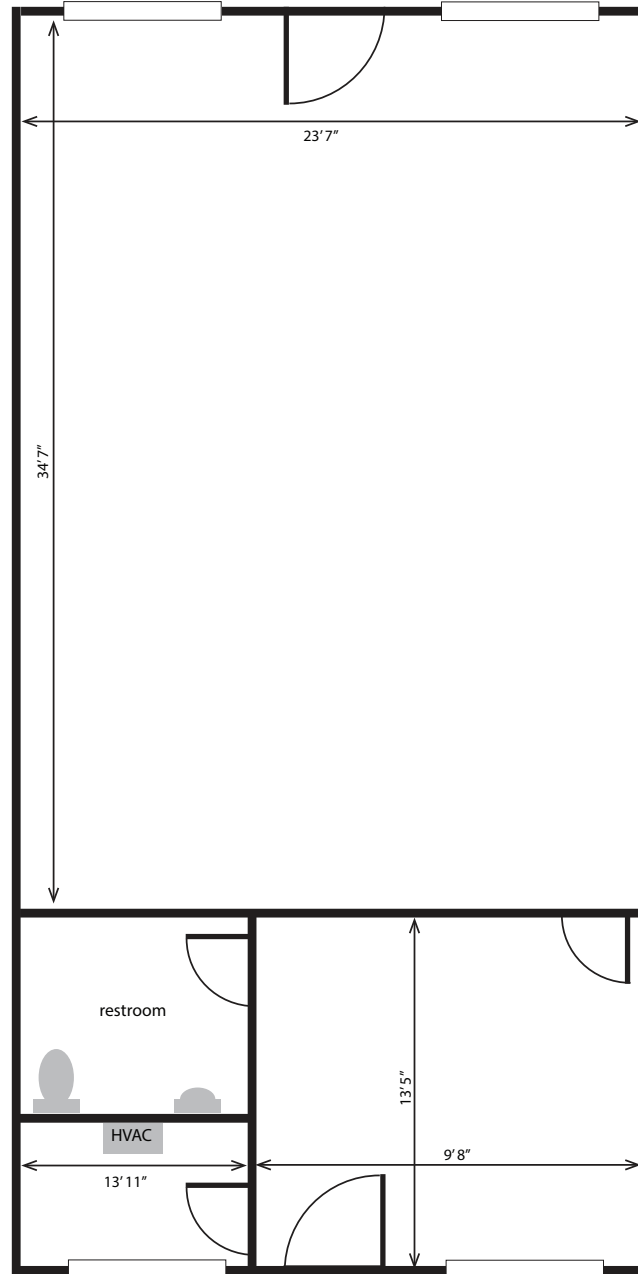

Ashrose Plaza  
1100 US 127 South

- Ashrose Plaza sits right off of US 127 South, one of the highest trafficked in Frankfort.
- Center boasts a variety of tenants including professional offices, retail, restaurant, and medical
- 2 miles north of I-64 at the west side Frankfort exit
- Ample parking

1,150 SF

- Currently built as open retail space with private office and restroom.