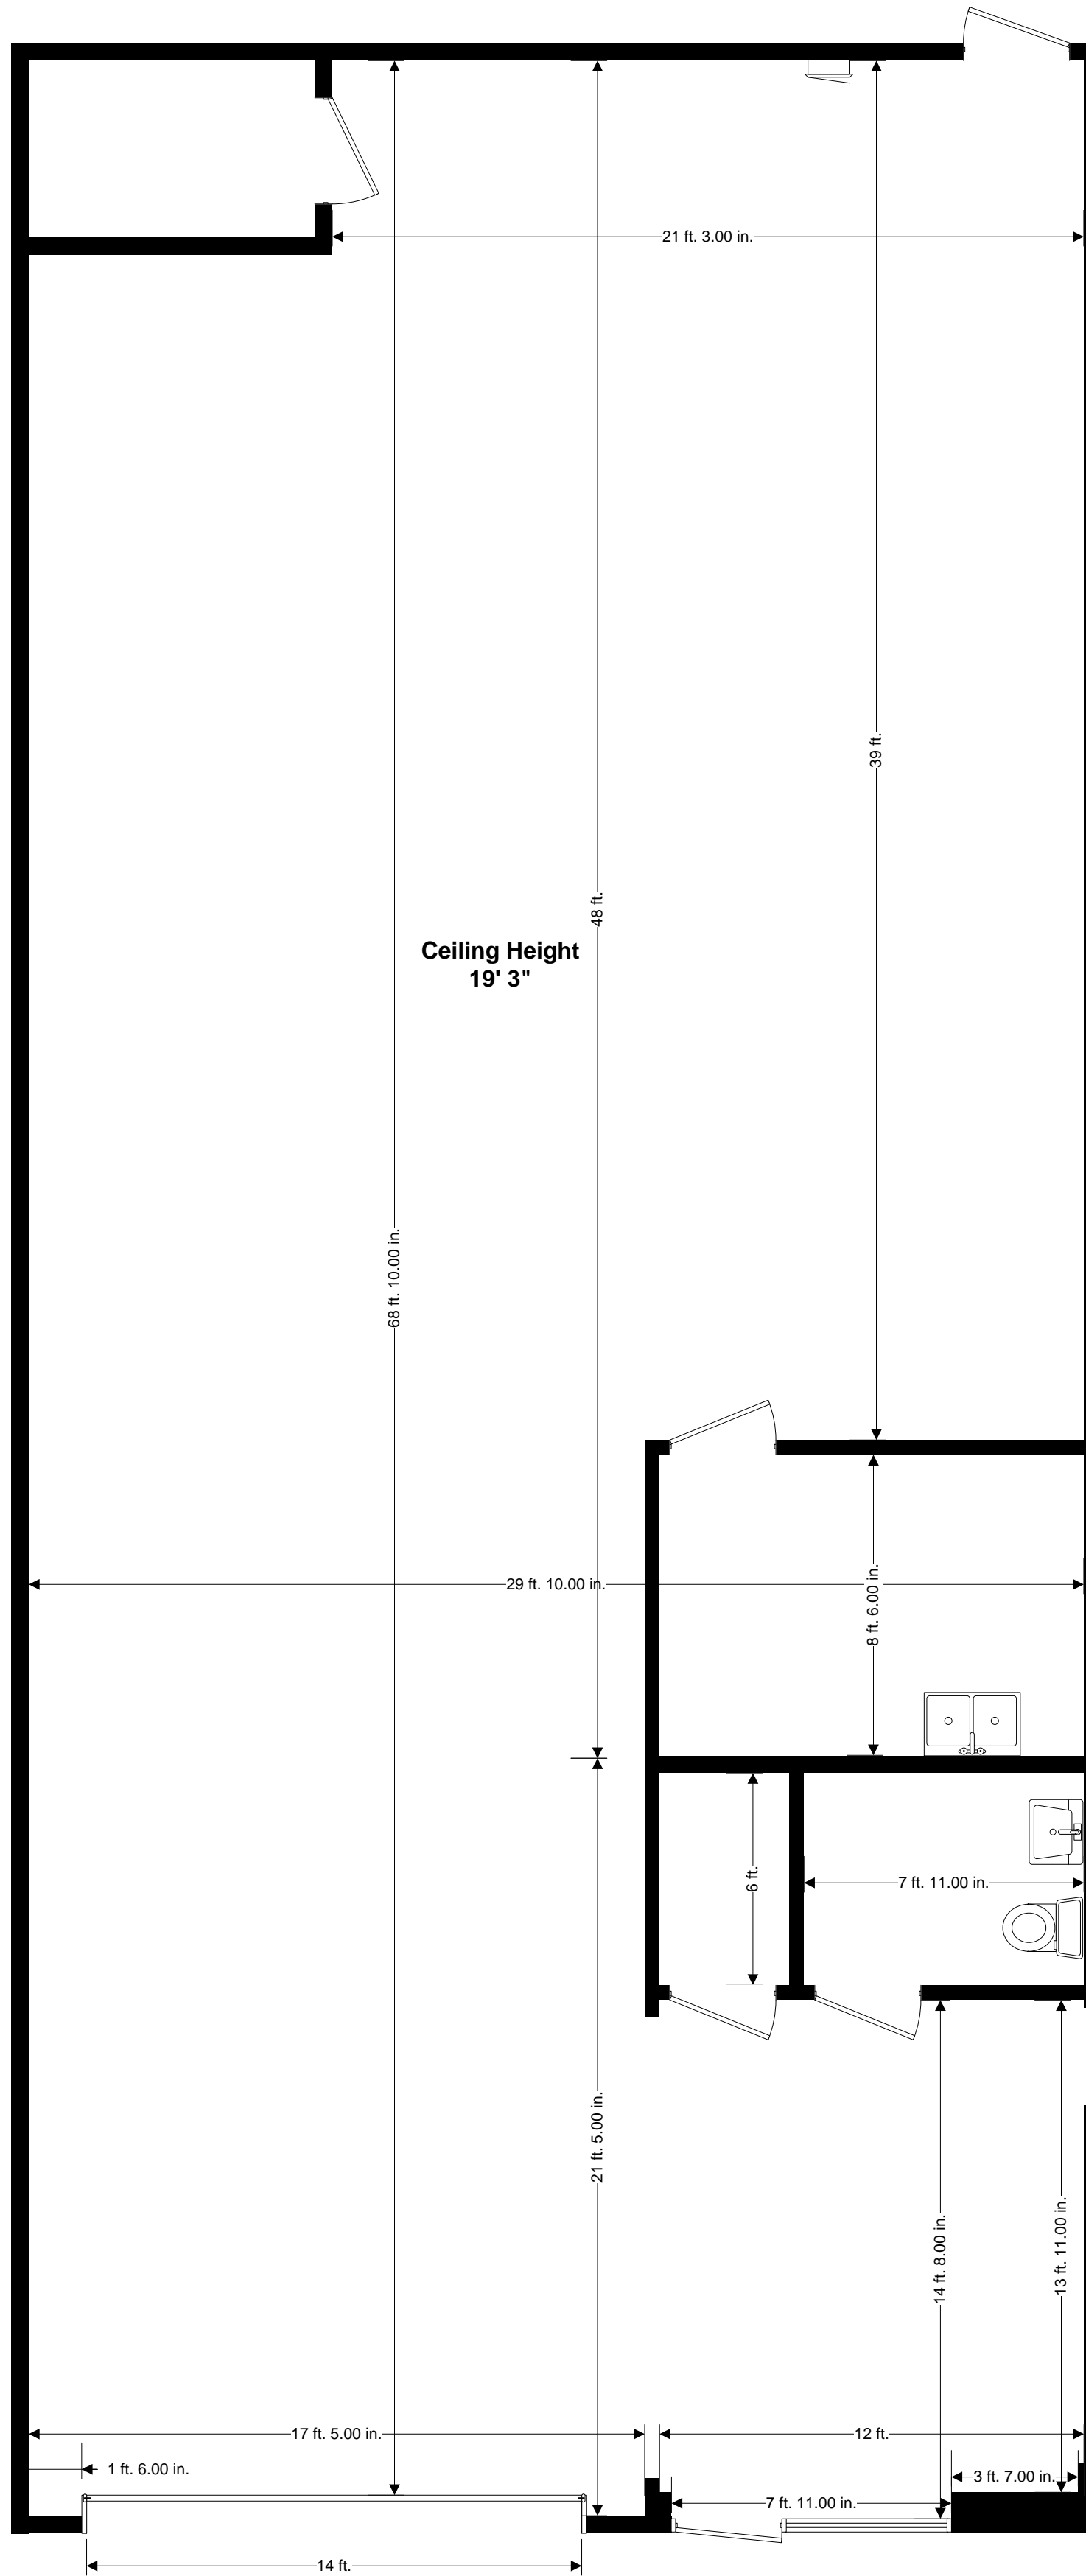

D

181 Commercial Drive Yorkville IL 60560	
DRAWN	Just Floorplans Inc - Chicago
ISSUED	

SIZE	FSCM NO	DWG NO	REV
SCALE	1/4" = 1'-0"	SHEET	1 OF 12