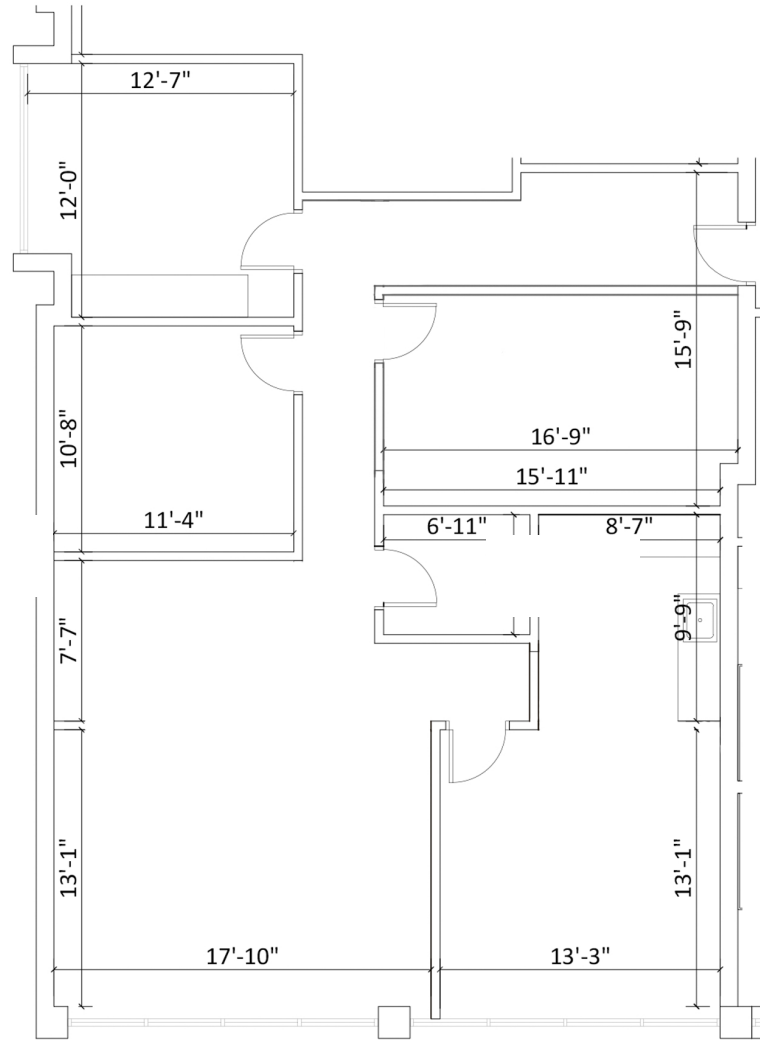

SPACE AVAILABLE

SUITE 500: 1,545 SF

WESTSHORE CITY CENTER
1211 N. Westshore Blvd
Tampa, FL 33607

No warranty or representation, expressed or implied, is made to the accuracy of information contained herein, and same is submitted subject to errors, change of price, rental or other conditions, withdrawal without notice, and to any special listing conditions imposed by our principals. PLANS NOT TO SCALE