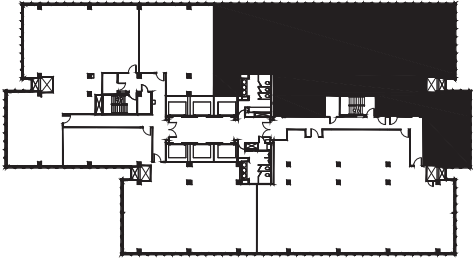

TOWER 233, SUITE 1800

5,092 RSF

KEY PLAN