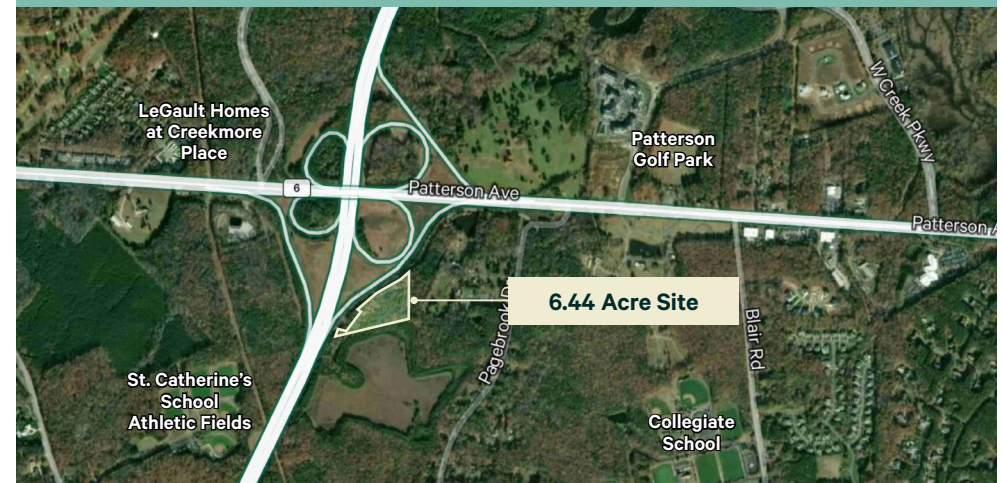

# Sweetwater Lane

## 6.44 Acre Site in Goochland County

- + Two parcels encompassing 6.44 total acres
- + Zoned A-2 (Agricultural)
- + Premier location at Routes 6 and 288, offering easy access to the River Road corridor, Benedictine, St. Catherine's, and Collegiate
- + For Sale: \$300,000

### Positioned at Routes 6 and 288

**CBRE**  
1802 Bayberry Court  
Suite 201  
Richmond, VA 23226