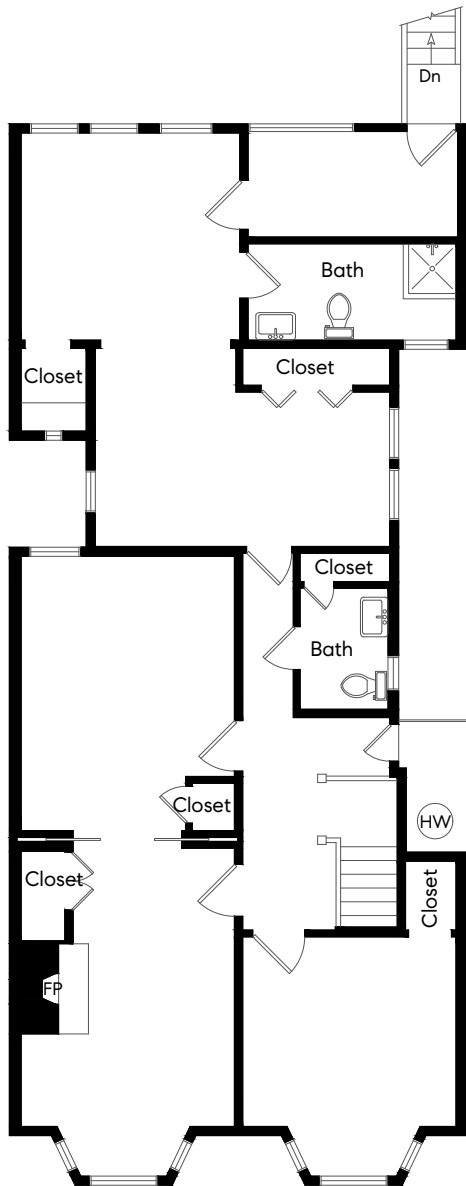

Note: Square footage derived per the interior face of all boundary walls.

Note: Square footage data represents an estimate and has been derived simply for the marketing-style floor plans developed by Open House Drafting.

1862-1864 Union Street

San Francisco, CA

2,555 Sq Ft

Unit 1862

1,215 Sq Ft

Unit 1864

1,340 Sq Ft