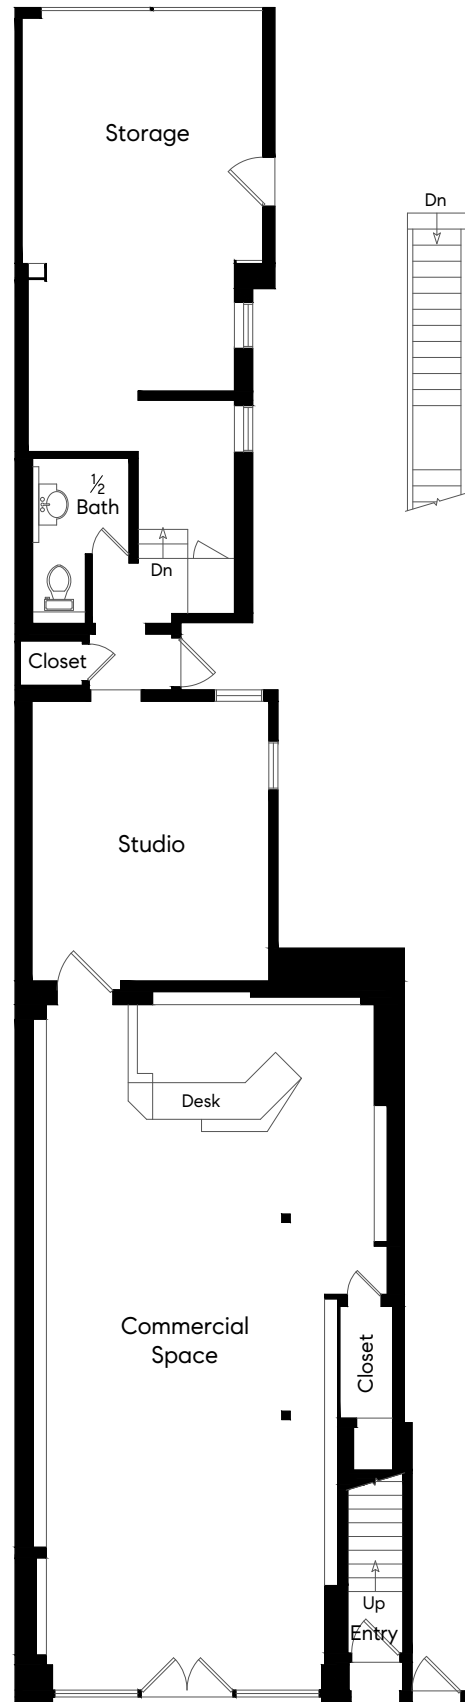

Note: Square footage derived per the interior face of all boundary walls.

Note: Square footage data represents an estimate and has been derived simply for the marketing-style floor plans developed by Open House Drafting.

1862-1864 Union Street

San Francisco, CA

2,555 Sq Ft

Unit 1862

1,215 Sq Ft

Unit 1864

1,340 Sq Ft