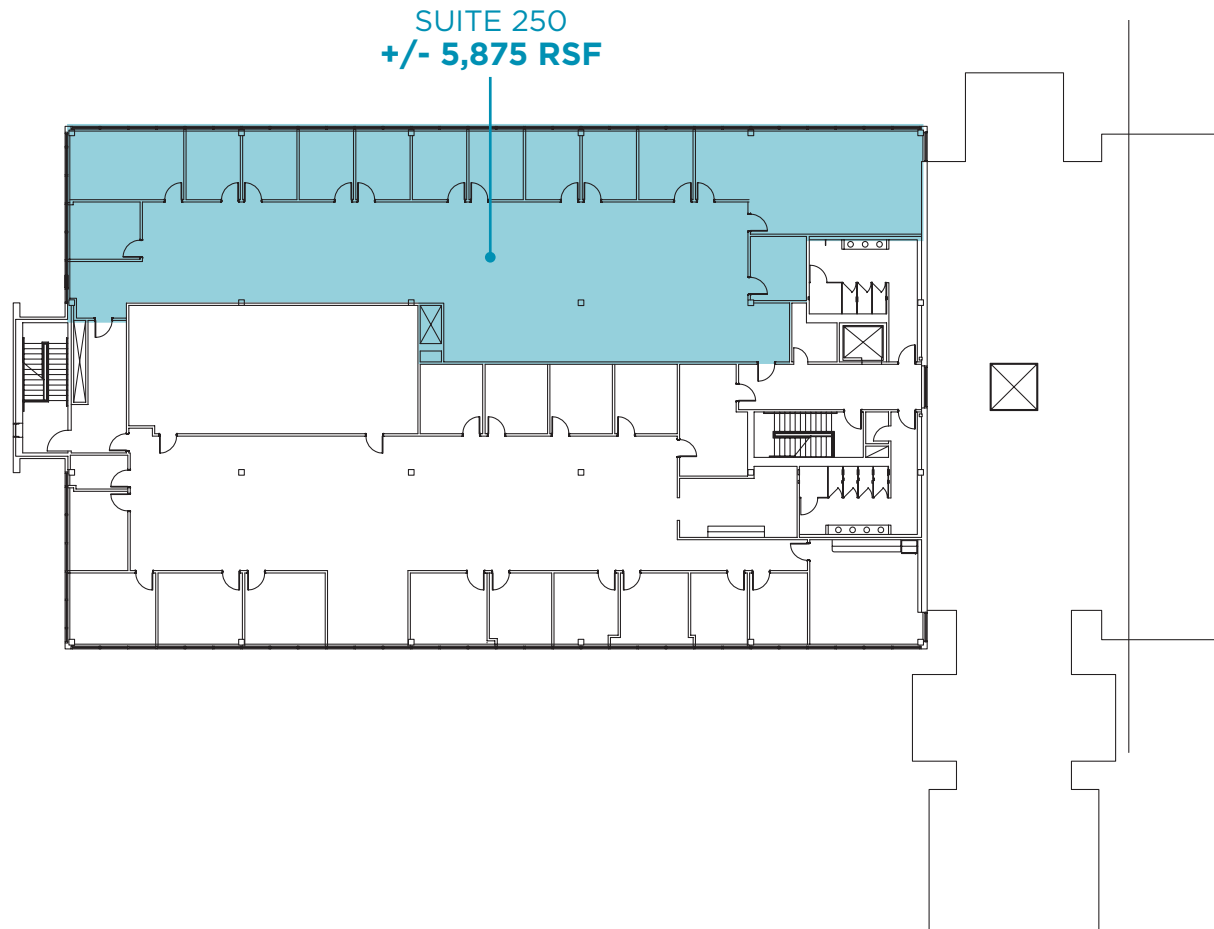

**4050 PREMIER DRIVE**  
2nd Floor - Availability

**Kevin Kemp, SIOR**  
Managing Director  
+1 336 812 3307  
kevin.kemp@cushwake.com

**Ryan Gioffre**  
Senior Director  
+1 336 821 3822  
ryan.gioffre@cushwake.com