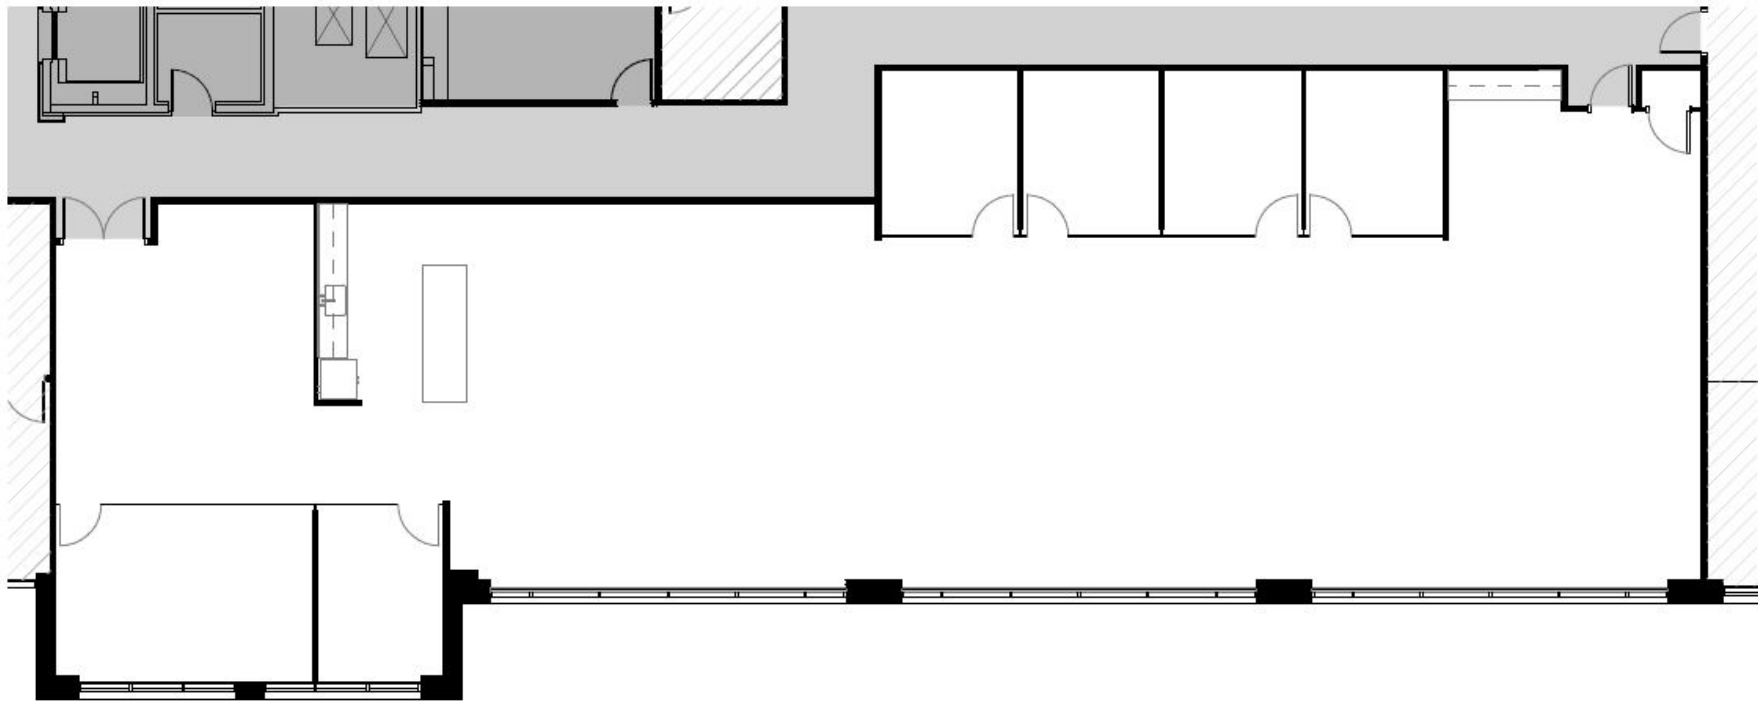

# Suite 325

ELDORADO RIDGE III

4,825 RSF  
Spec Suite

10901 WEST 120TH AVENUE, BROOMFIELD CO 80021

**PETER THOMAS**  
pthomas@lpc.com  
303.324.0677

**ANDREW PIEGRAS**  
apiegras@lpc.com  
303.882.6591

**Lincoln**