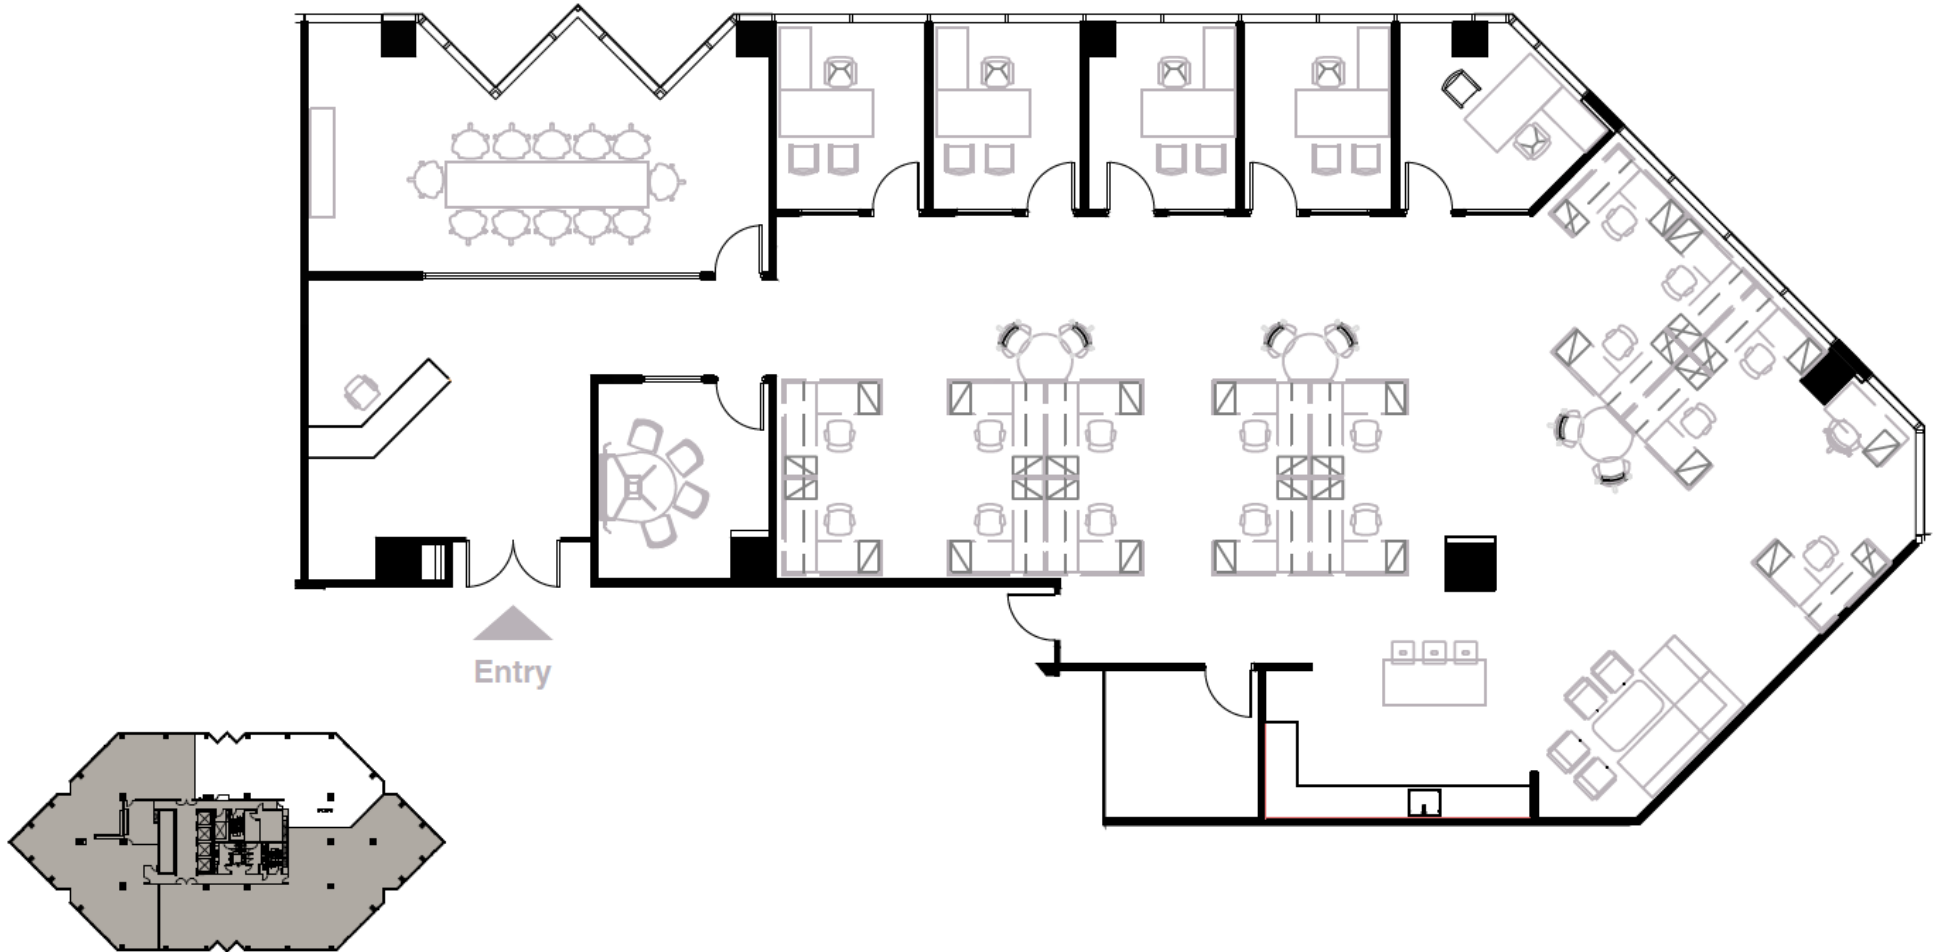

PEACHTREE

Suite 1130 | 4,845 RSF

Michael Howell	Hunter Henritze	Gil Russell
404.926.1640	404.924.2819	404.519.0671
mhowell@lpc.com	hhenritze@lpc.com	grussell@lpc.com

Lincoln