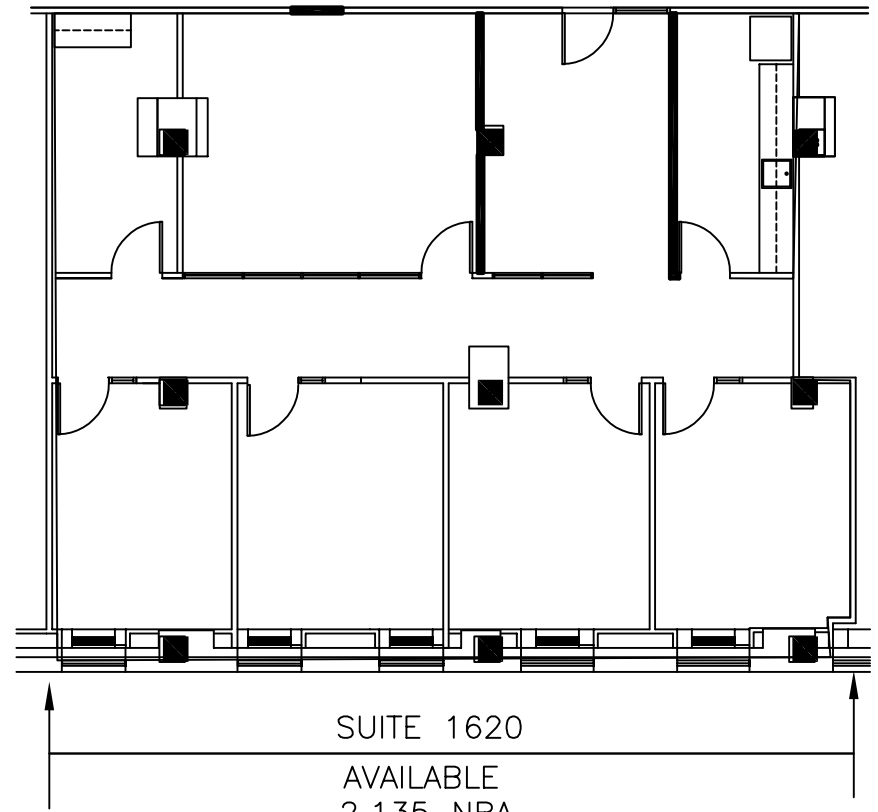

PLAN
NORTH

SUITE 1620
AVAILABLE
2,135 NRA

DATE: 10.09.2025

1001 MCKINNEY

SIXTEENTH FLOOR

20,001 NRA

For Leasing Information:

NINA SEYYEDIN, J.D.
SENIOR ASSOCIATE
Tel. 713-577-1598
nina.seyyedin@cbre.com