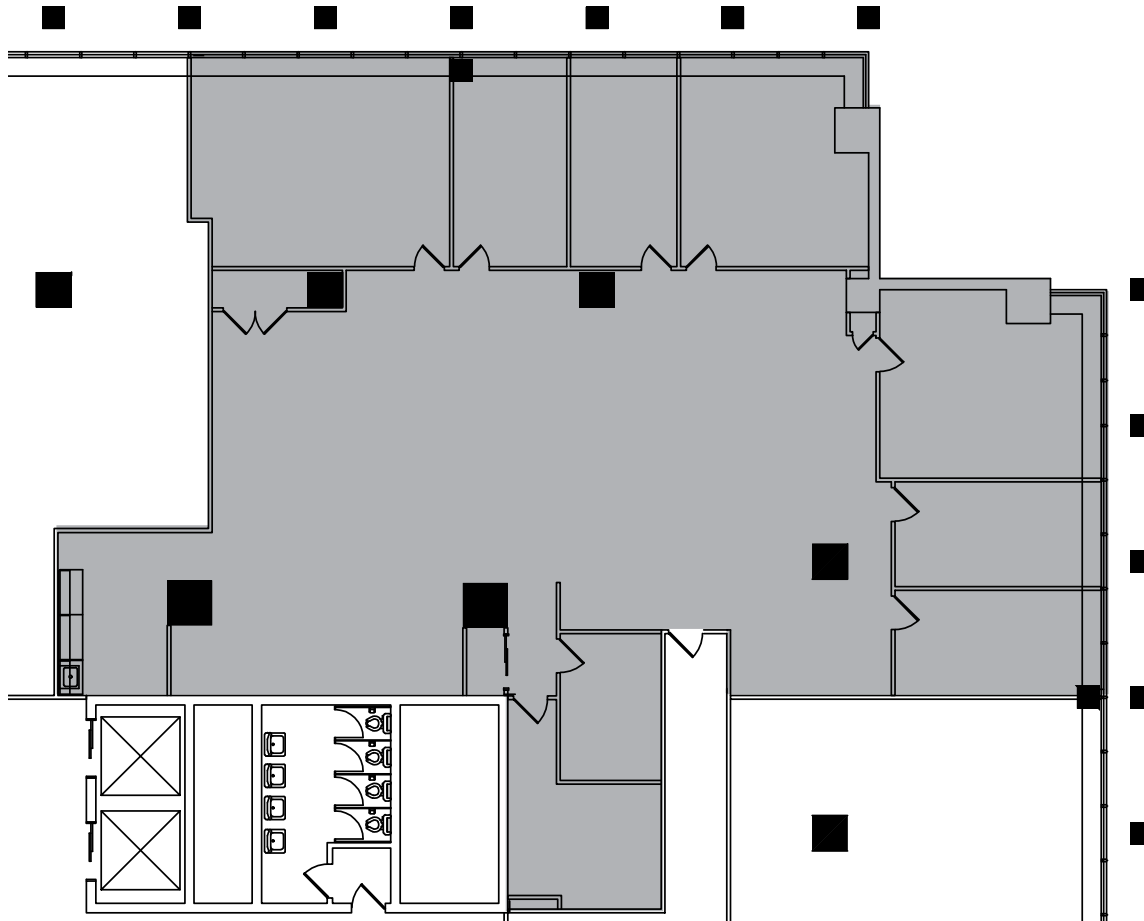

11TH FLOOR - 6,038 SQ. FT.

VIEW SPACE ON VTS

Pearl River | NY

WWW.BLUEHILLPLAZA.COM

 SCALE: N.T.S.

JAMES B. TULLY
Executive Vice President
+1 201 712 5804
james.tully@cbre.com

JON MEISEL
Senior Vice President
+1 732 509 2843
jon.meisel@cbre.com