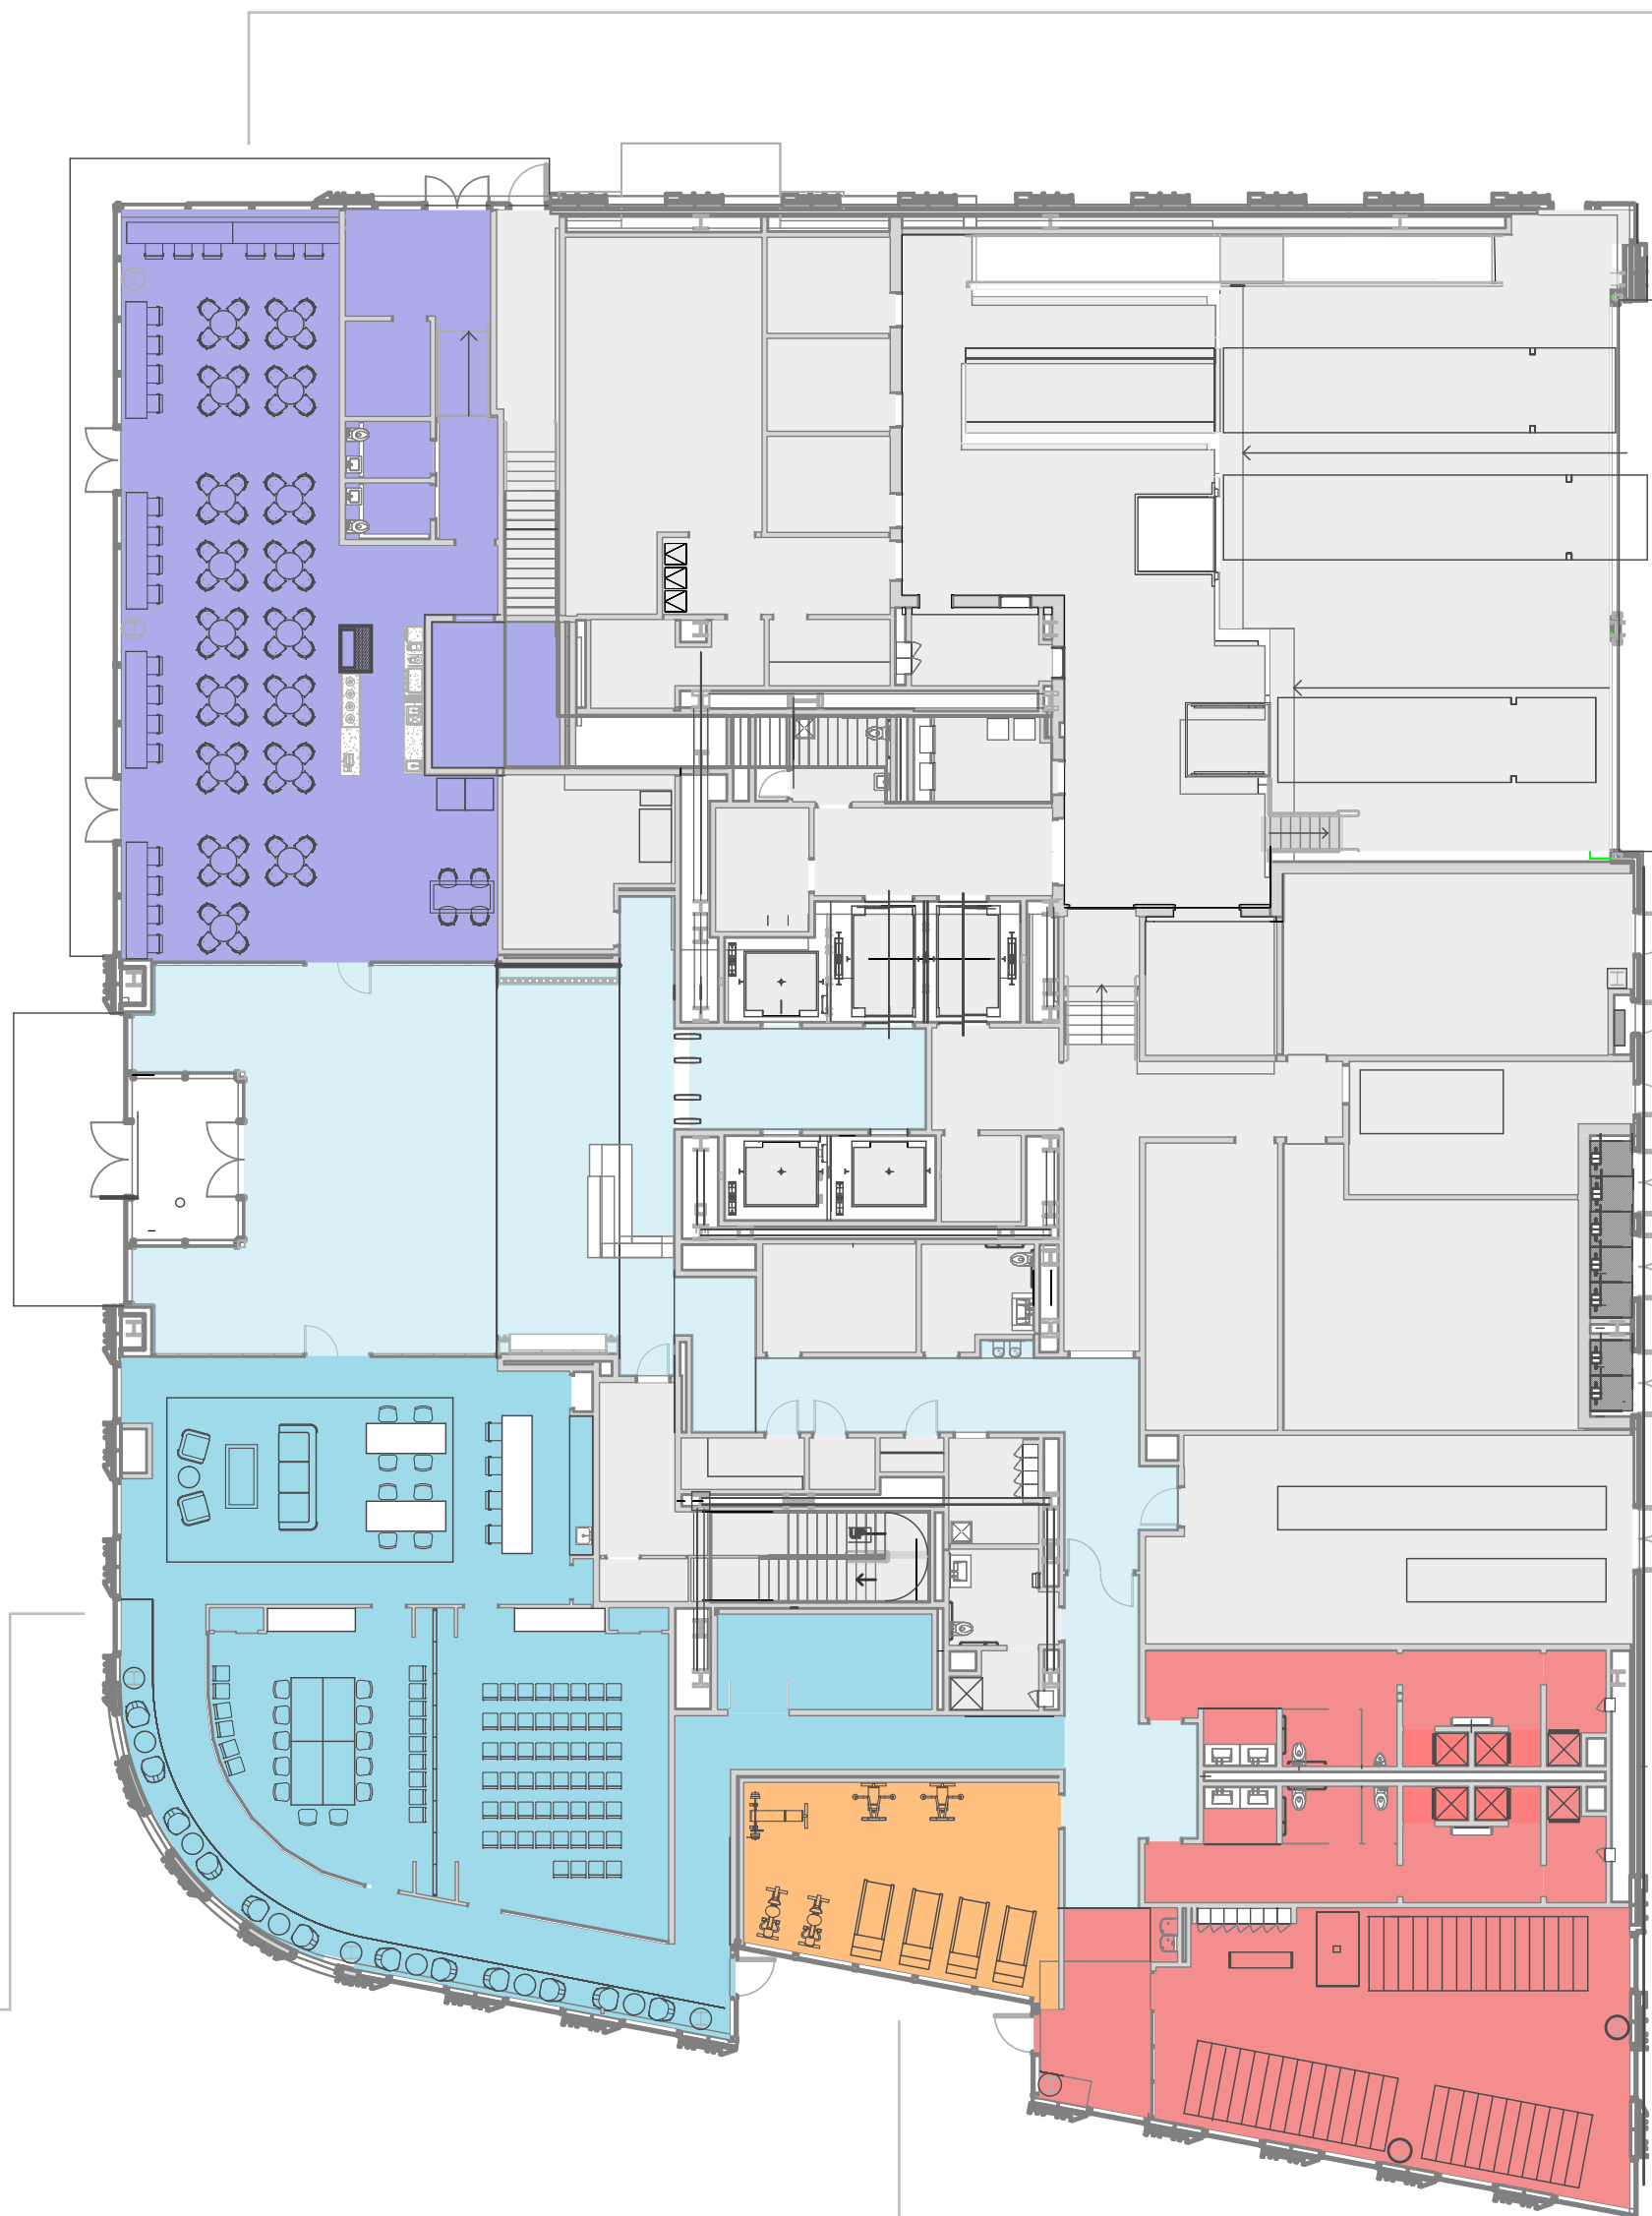

# Ground Floor Amenities offer activated experiences

3,134 SF Conference Facility with flexible layout to accommodate any size meeting

2,639 SF Ground Floor retail will be full service—locally owned, managed

Private bike entrance with secure storage near showers

2,829 SF Fitness center with locker and shower room