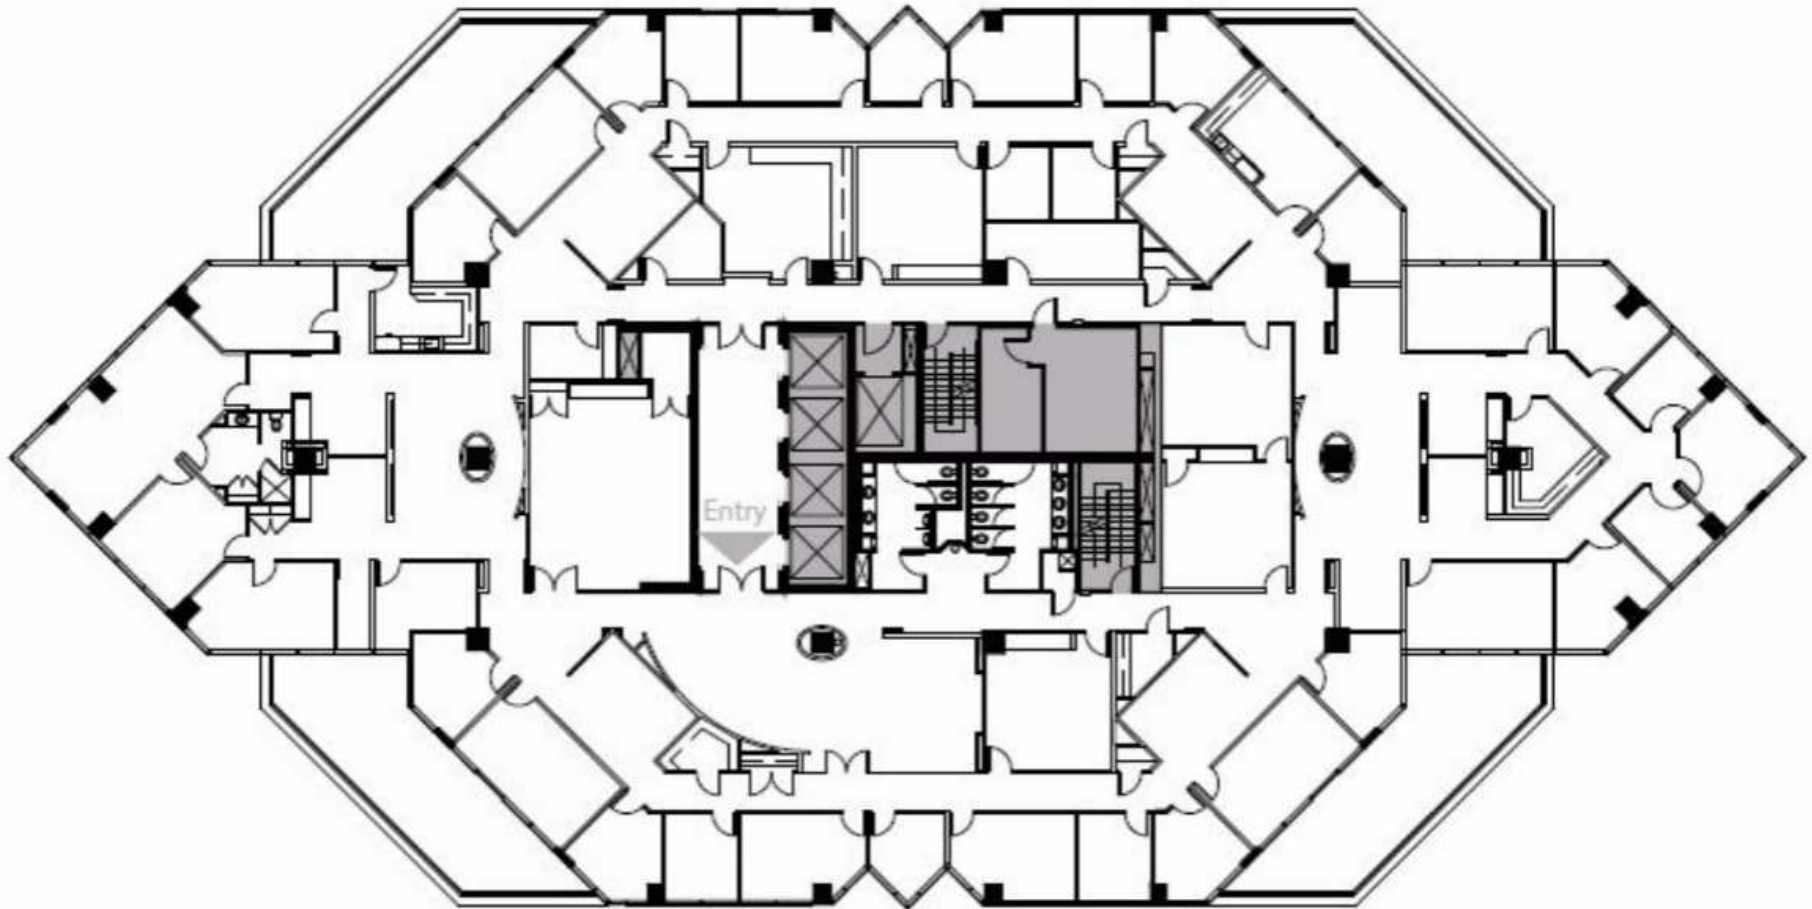

PEACHTREE

Suite 1500 | 21,055 RSF

Michael Howell	Hunter Henritze	Gil Russell
404.926.1640	404.924.2819	404.519.0671
mhowell@lpc.com	hhenritze@lpc.com	grussell@lpc.com

Lincoln