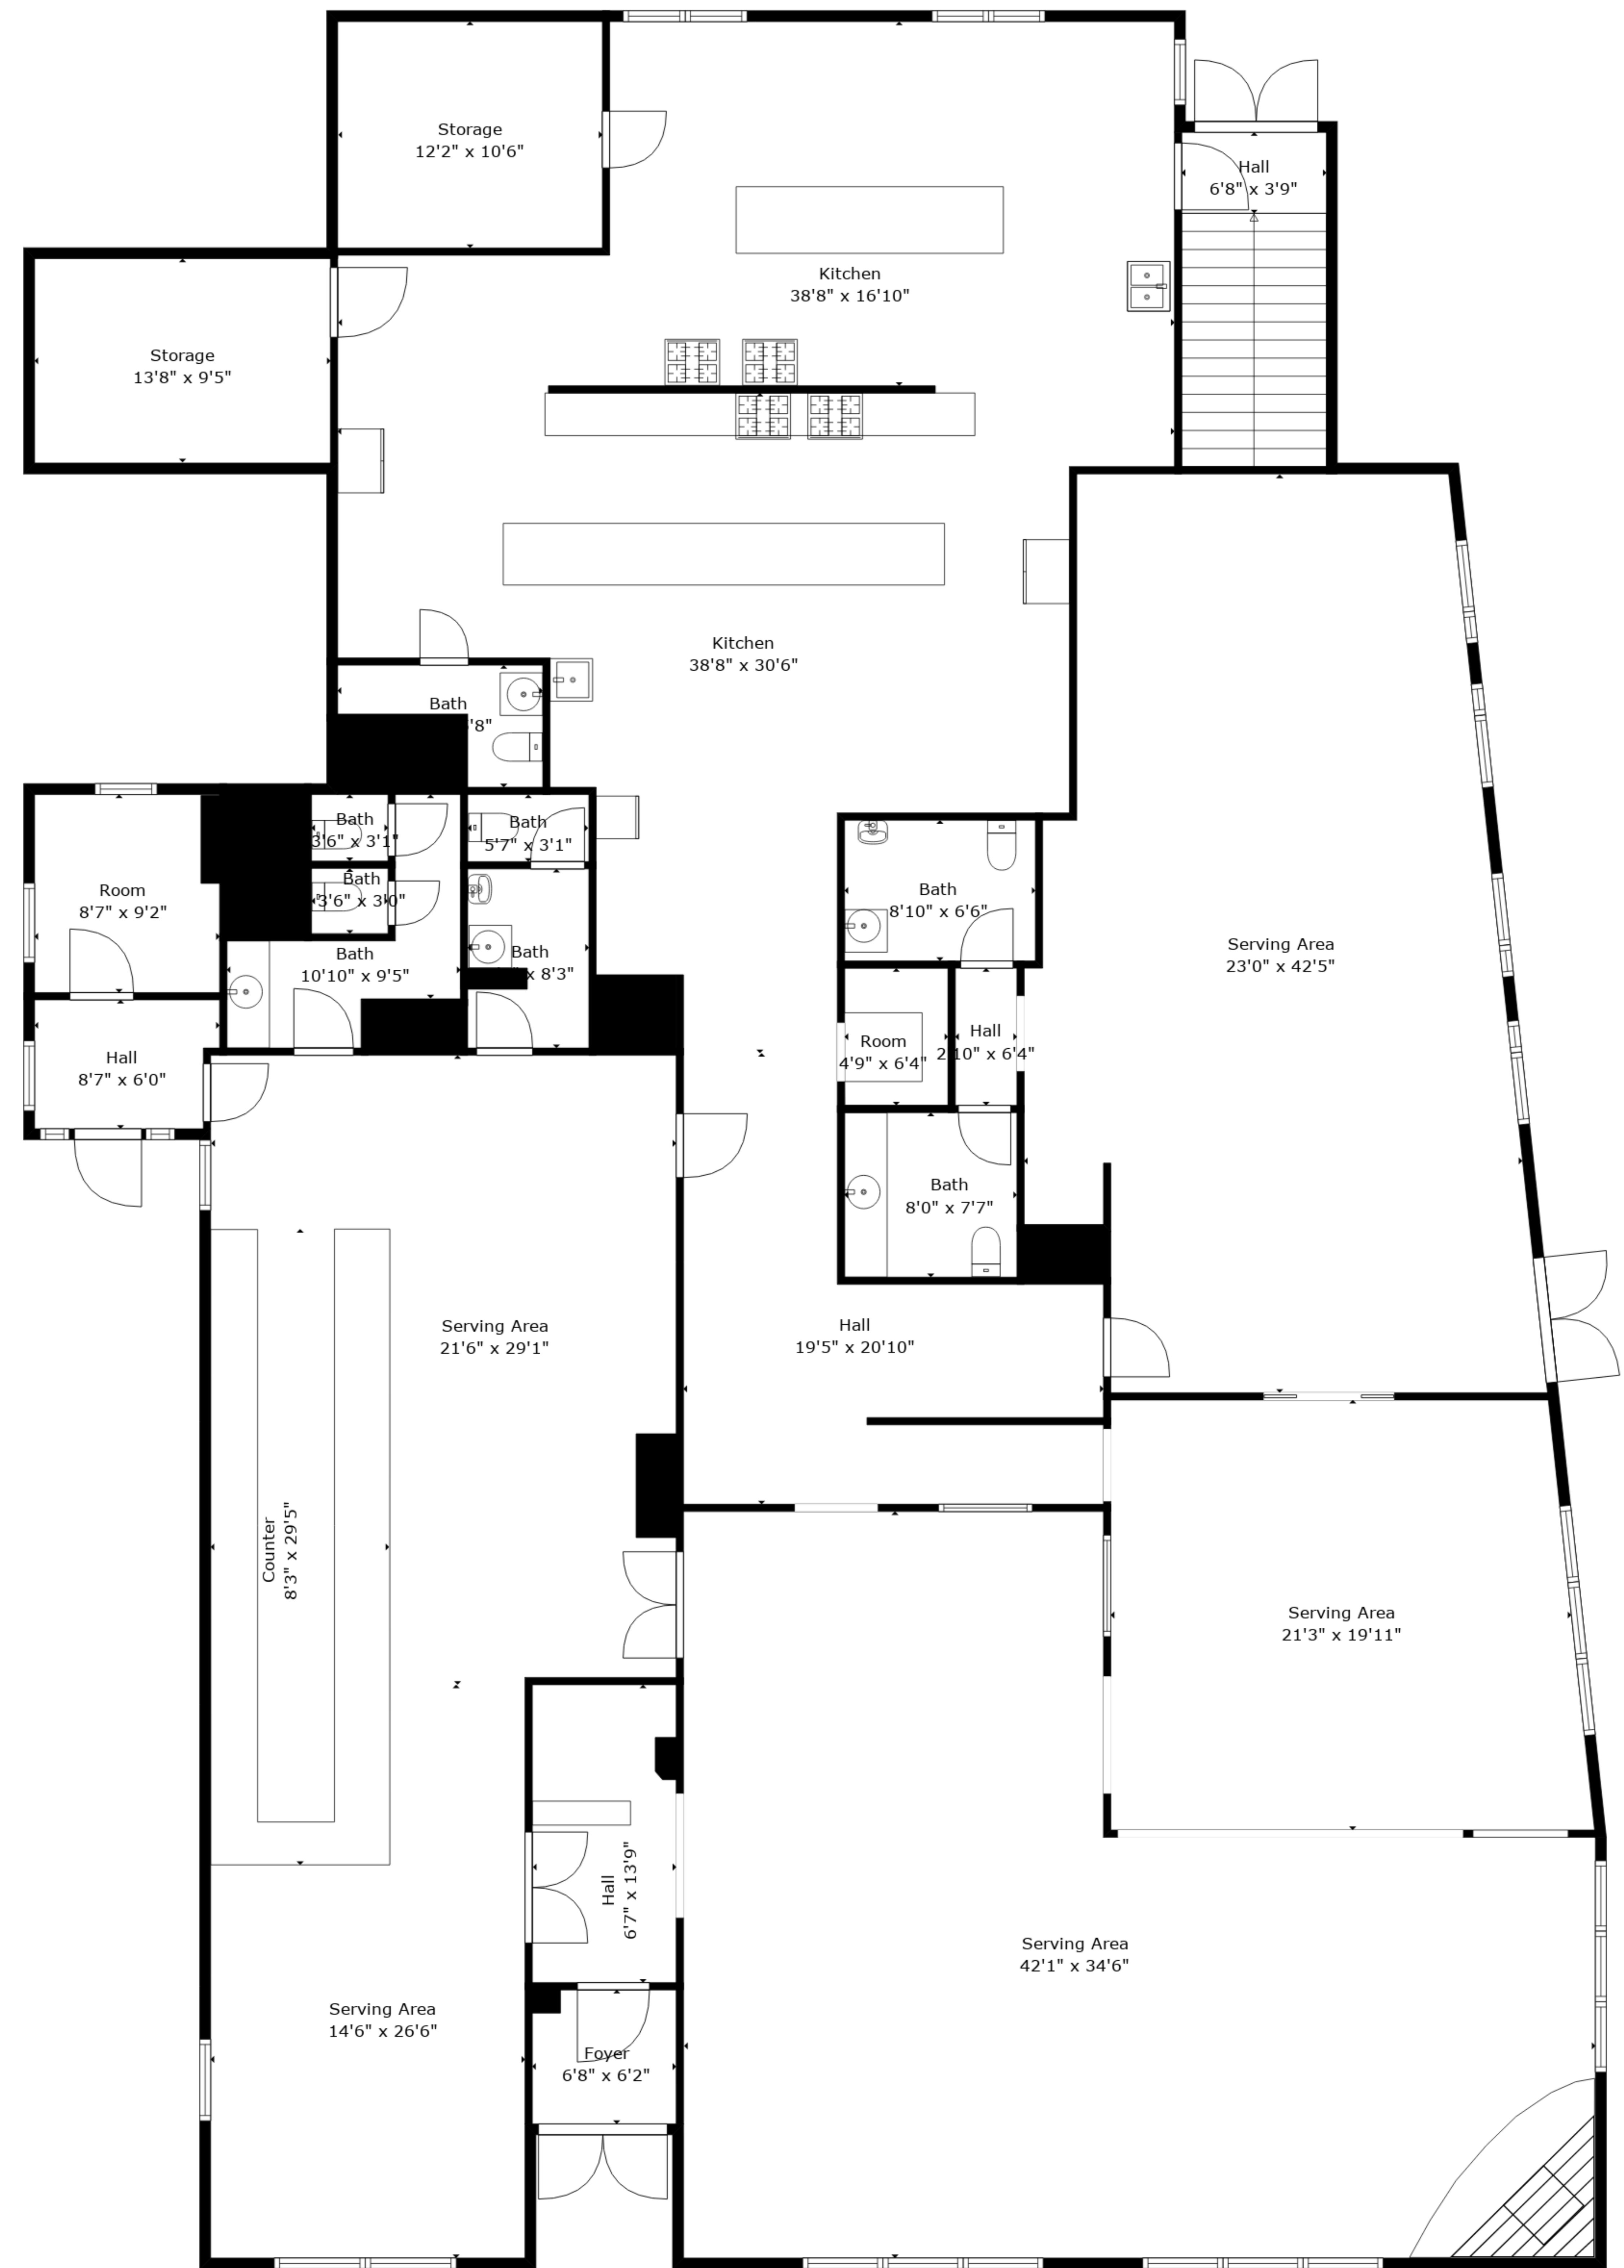

TOTAL: 5610 sq. ft

BELOW GROUND: 0 sq. ft, FIRST FLOOR: 5610 sq. ft

EXCLUDED AREAS: STORAGE: 1475 sq. ft, BASEMENT: 2769 sq. ft, WINE CELLAR: 212 sq. ft,
 UTILITY: 335 sq. ft, WALLS: 359 sq. ft

Size And Dimensions Are Approximate. Deemed Highly Reliable But Not Guaranteed.

First Floor

TOTAL: 5610 sq. ft
 BELOW GROUND: 0 sq. ft, FIRST FLOOR: 5610 sq. ft
 EXCLUDED AREAS: STORAGE: 1475 sq. ft, BASEMENT: 2769 sq. ft, WINE CELLAR: 212 sq. ft,
 UTILITY: 335 sq. ft, WALLS: 359 sq. ft

Size And Dimensions Are Approximate. Deemed Highly Reliable But Not Guaranteed.