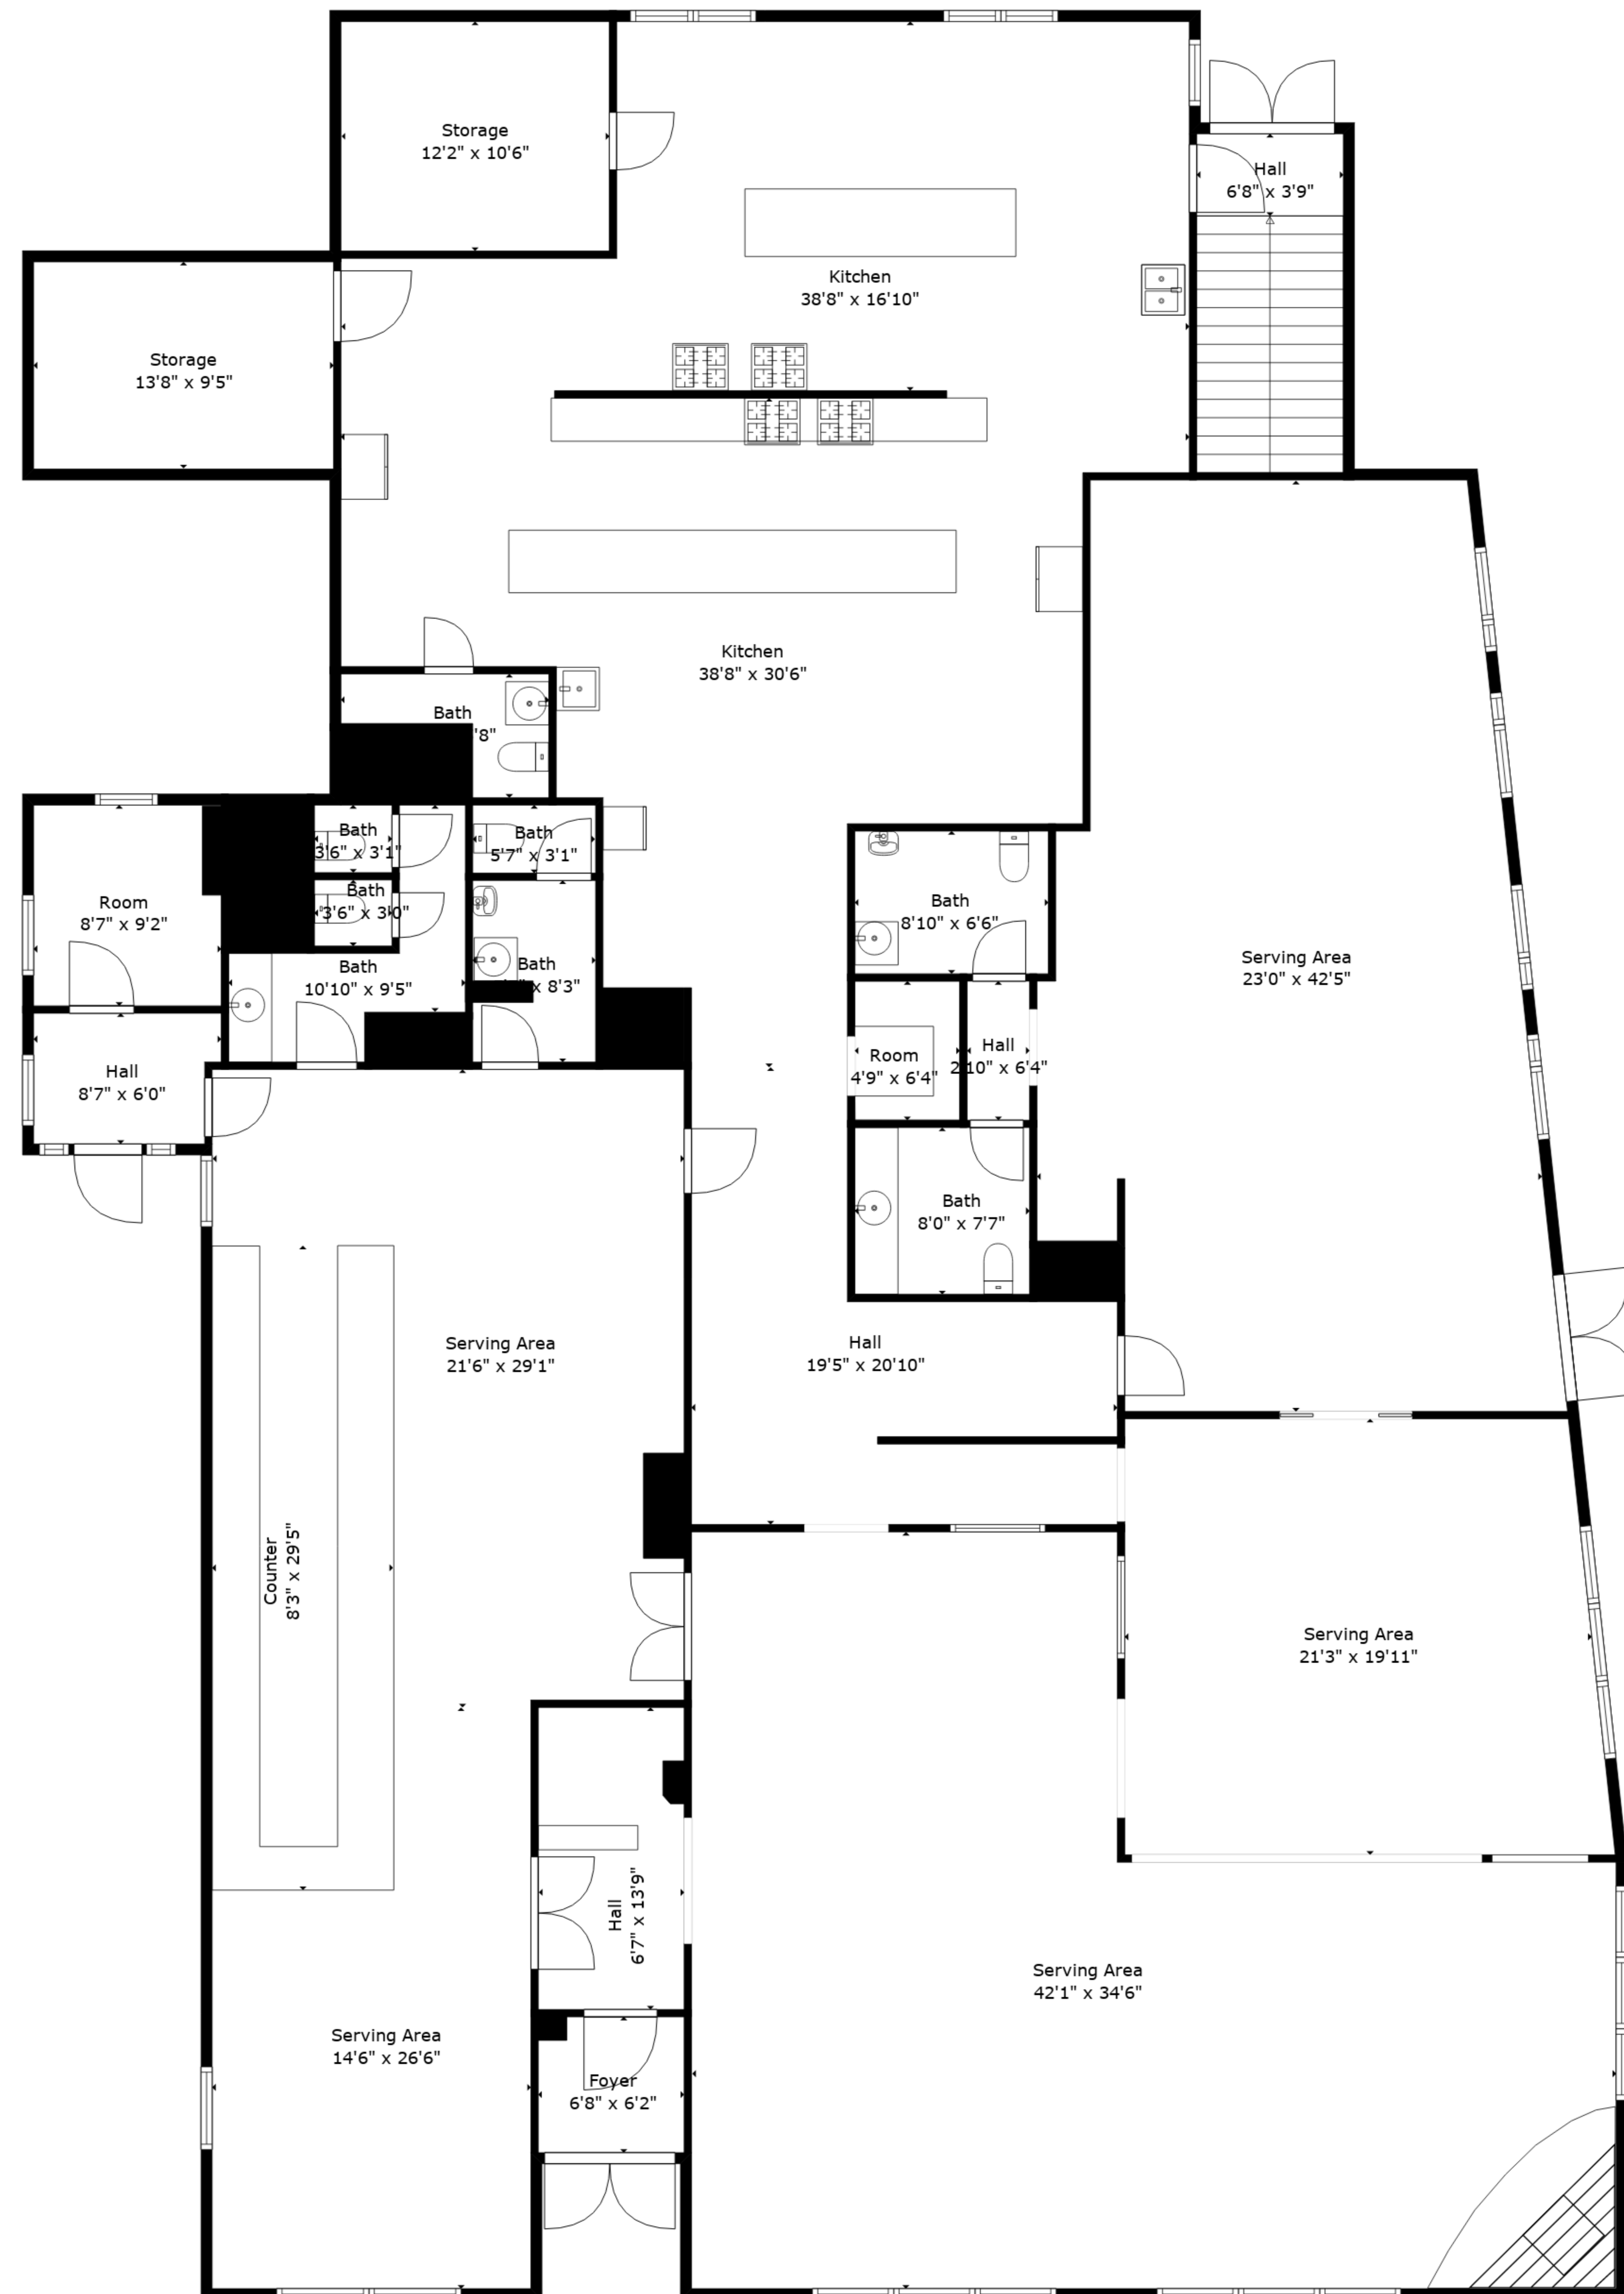

TOTAL: 5610 sq. ft

BELOW GROUND: 0 sq. ft, FIRST FLOOR: 5610 sq. ft

EXCLUDED AREAS: STORAGE: 1475 sq. ft, BASEMENT: 2769 sq. ft, WINE CELLAR: 212 sq. ft,
 UTILITY: 335 sq. ft, WALLS: 359 sq. ft

Size And Dimensions Are Approximate. Deemed Highly Reliable But Not Guaranteed.

First Floor

TOTAL: 5610 sq. ft
 BELOW GROUND: 0 sq. ft, FIRST FLOOR: 5610 sq. ft
 EXCLUDED AREAS: STORAGE: 1475 sq. ft, BASEMENT: 2769 sq. ft, WINE CELLAR: 212 sq. ft,
 UTILITY: 335 sq. ft, WALLS: 359 sq. ft

Size And Dimensions Are Approximate. Deemed Highly Reliable But Not Guaranteed.