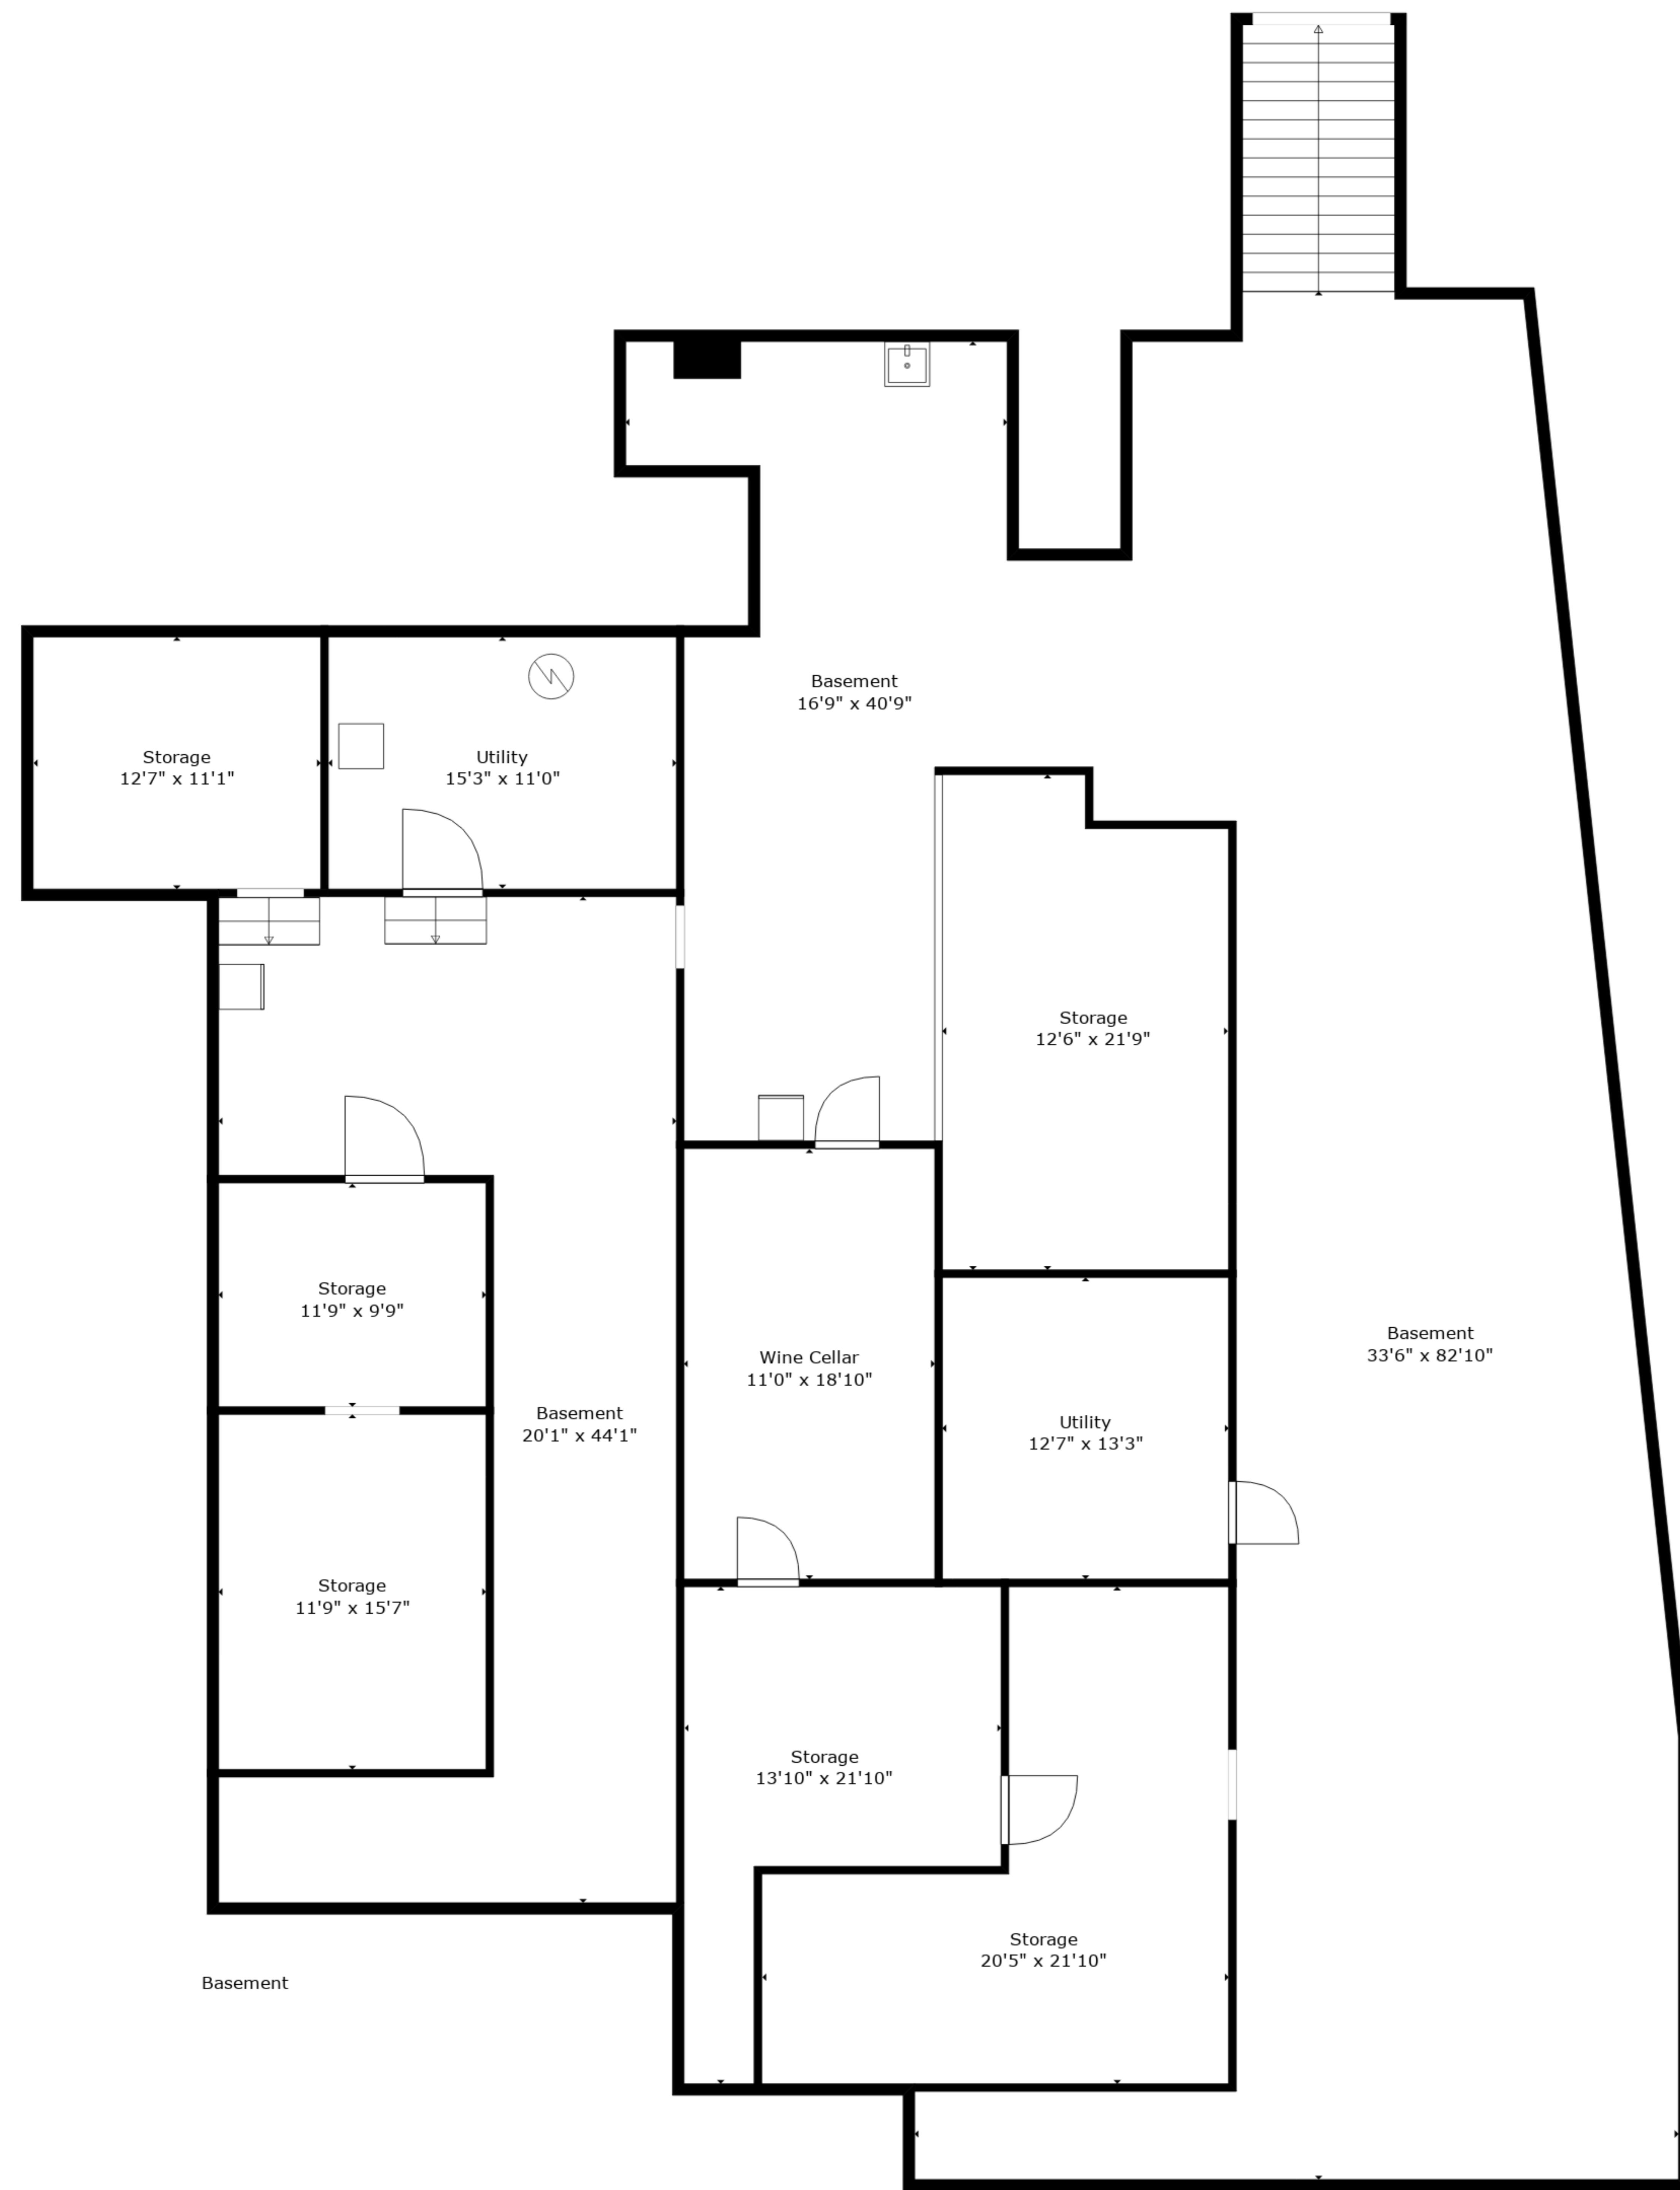

TOTAL: 5610 sq. ft

BELOW GROUND: 0 sq. ft, FIRST FLOOR: 5610 sq. ft

EXCLUDED AREAS: STORAGE: 1475 sq. ft, BASEMENT: 2769 sq. ft, WINE CELLAR: 212 sq. ft,
 UTILITY: 335 sq. ft, WALLS: 359 sq. ft

Size And Dimensions Are Approximate. Deemed Highly Reliable But Not Guaranteed.

First Floor

TOTAL: 5610 sq. ft
 BELOW GROUND: 0 sq. ft, FIRST FLOOR: 5610 sq. ft
 EXCLUDED AREAS: STORAGE: 1475 sq. ft, BASEMENT: 2769 sq. ft, WINE CELLAR: 212 sq. ft,
 UTILITY: 335 sq. ft, WALLS: 359 sq. ft