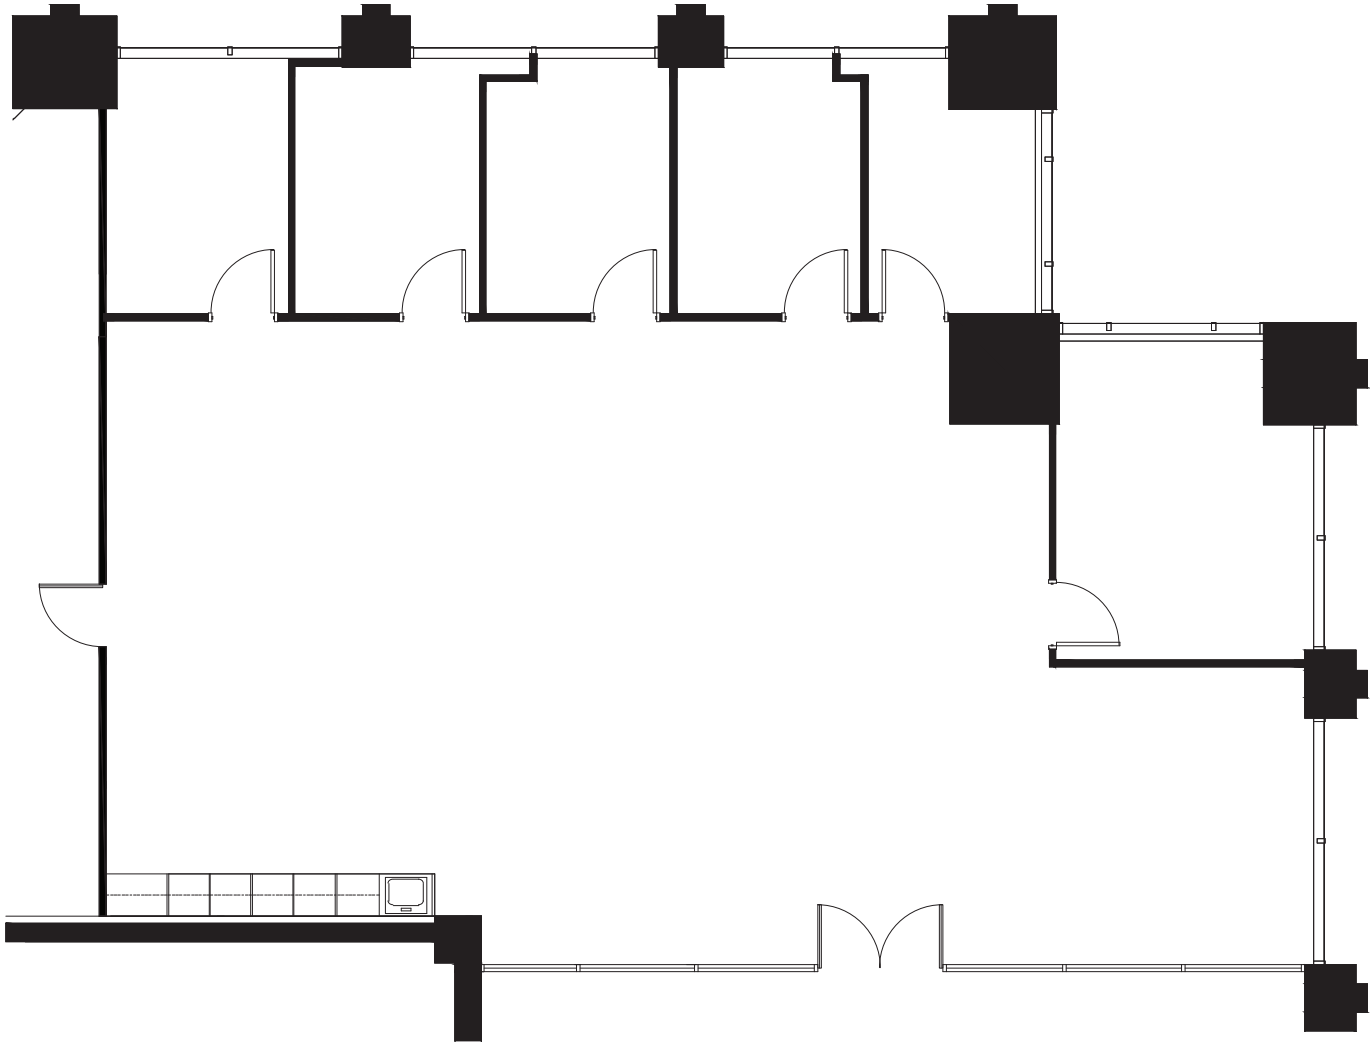

CLASS A OFFICE

10440 N. Central Expressway • Dallas, Texas 75231

MEADOW PARK TOWER
10440 NCX

Suite 120 - 3,003 SF

Jared Laake
972.776.7045
jlaake@bradford.com

Richmond Collinsworth
972.776.7041
rcollinsworth@bradford.com