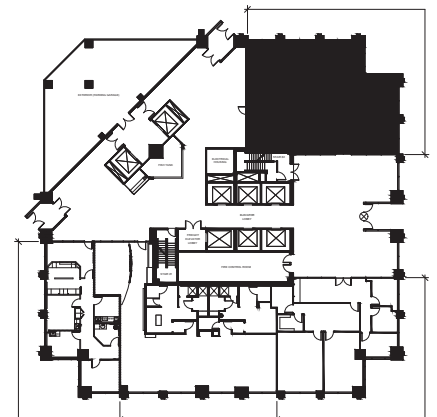

CLASS A OFFICE

10440 N. Central Expressway • Dallas, Texas 75231

MEADOW PARK TOWER
10440 NCX

Suite 120 - 3,003 SF

Jared Laake
972.776.7045
jlaake@bradford.com

Richmond Collinsworth
972.776.7041
rcollinsworth@bradford.com