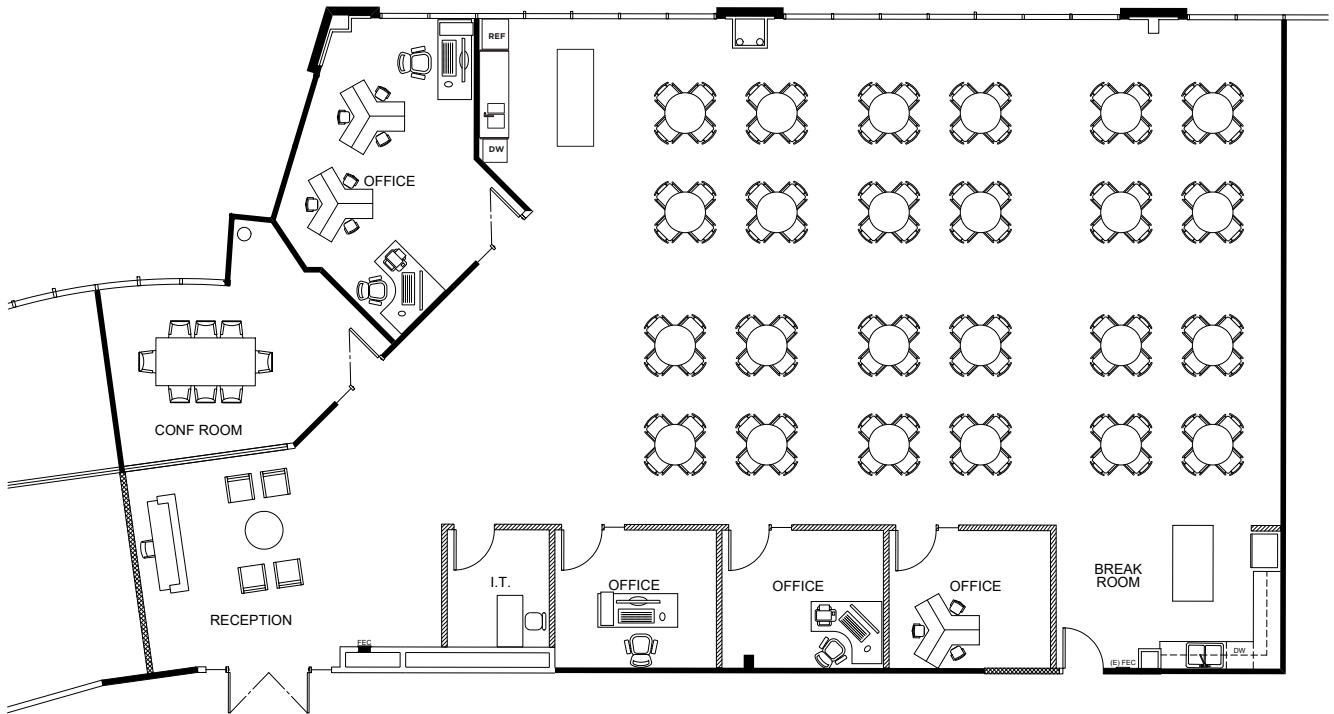

CHANDLER

AIRPORT CENTER II

1750 EAST NORTHROP BLVD CHANDLER, AZ 85286

SUITE 230 - 4,472 RSF

For More Information, Please Contact:

GREG MCMILLAN
+1 602 229 5922
greg.mcmillan@cushwake.com

TIM WHITTEMORE
+1 602 229 5931
tim.whittemore@cushwake.com