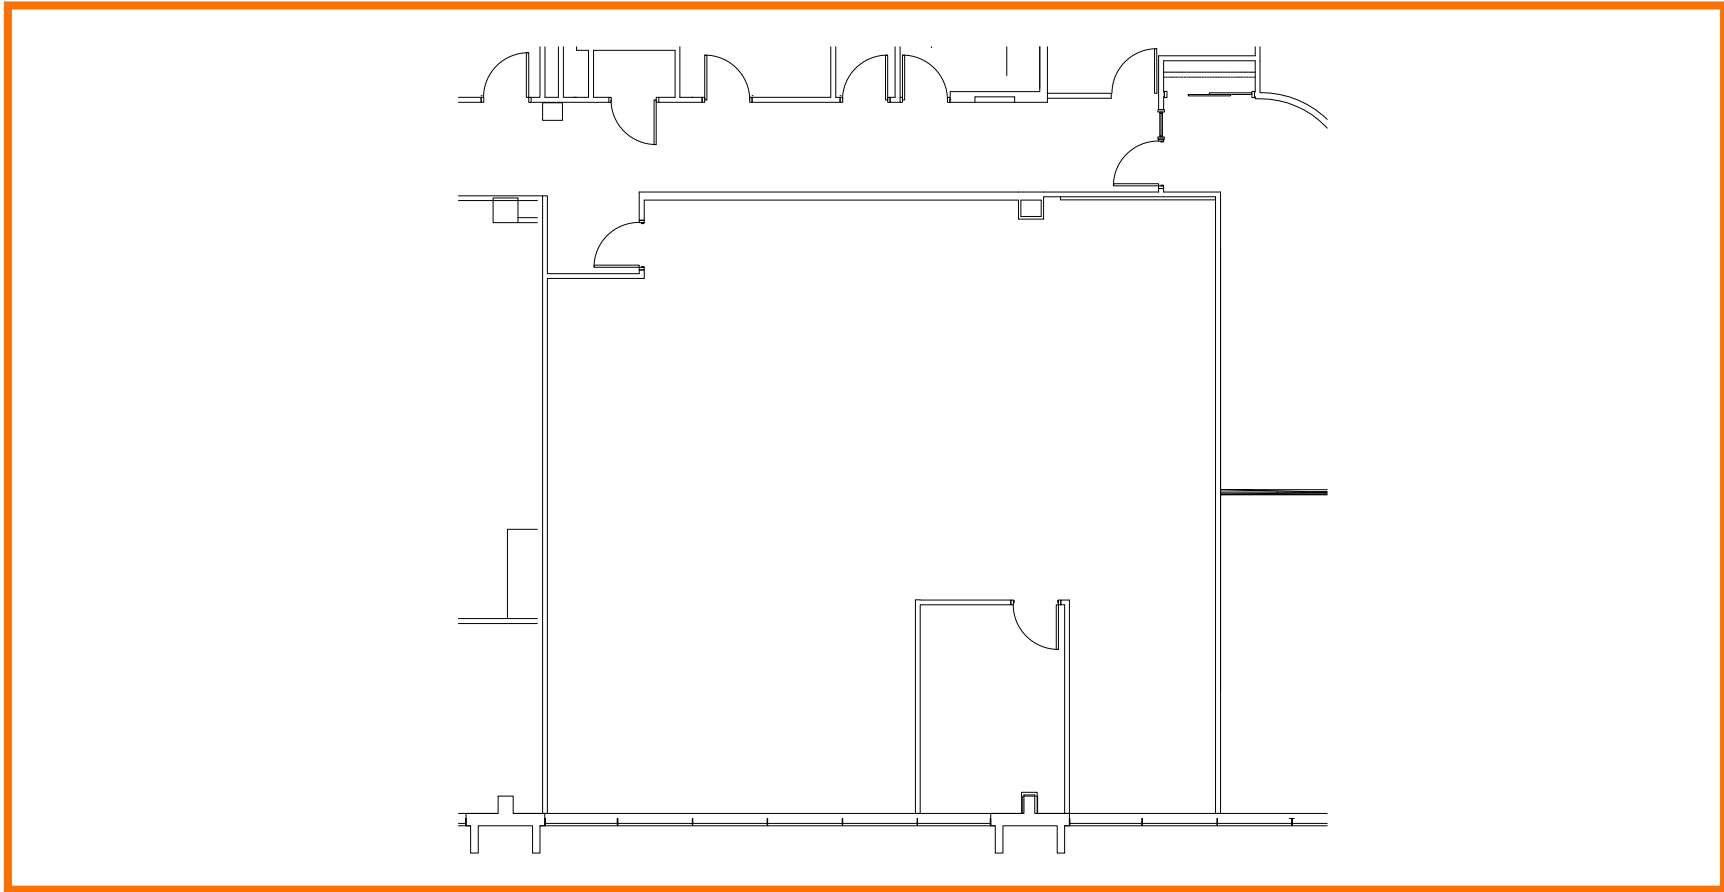

FLOOR PLANS Fifth Floor

Suite 560 | SF: 2,210

- Second-generation office space with existing layout

For information contact:
IGNACIO FELLER
Commercial Real Estate Director
(847) 777-9513
ifeller@ohareoffices.com
OhareOffices.com