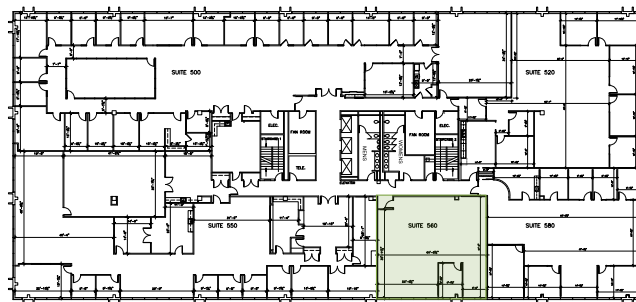

FLOOR PLANS Fifth Floor

Suite 560 | SF: 2,210

- Second-generation office space with existing layout

For information contact:
IGNACIO FELLER
Commercial Real Estate Director
(847) 777-9513
ifeller@ohareoffices.com
OhareOffices.com