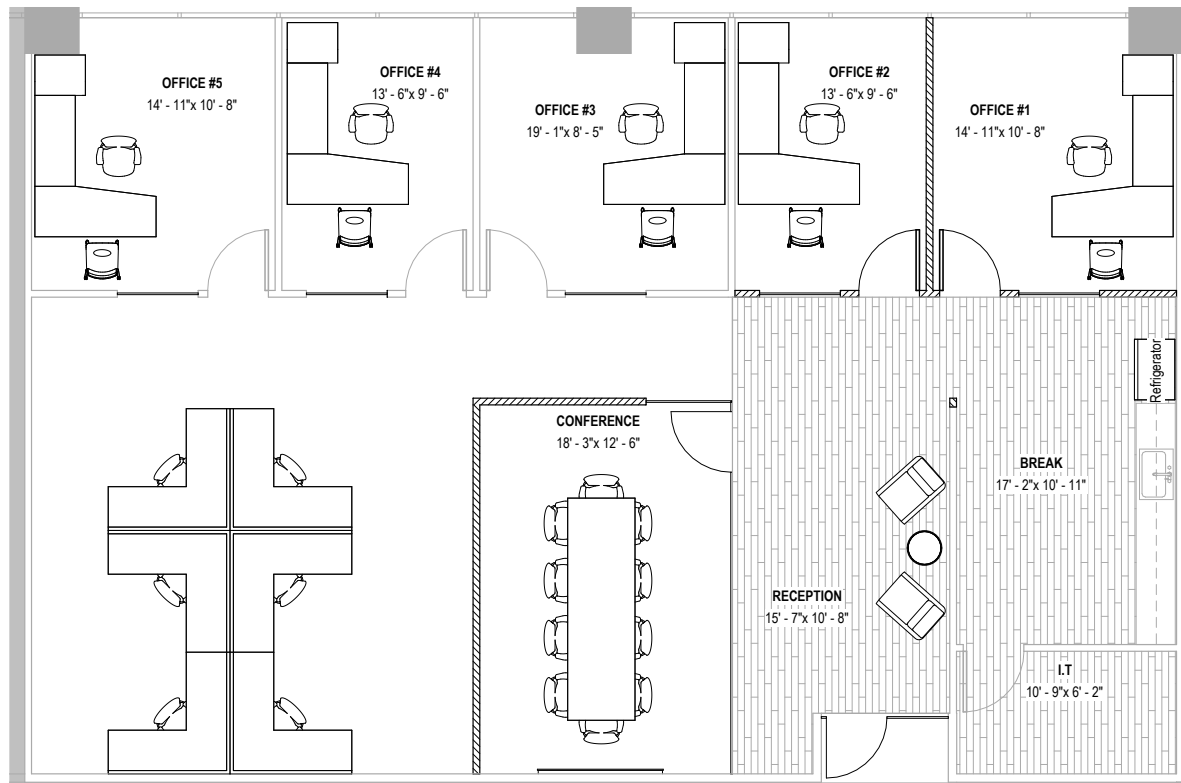

4949

SOUTH SYRACUSE

Suite 430 - 2,618 SF

Spec Suite
Elevator Identity

For more information, please contact:

Megan Strauss

720-528-6388

megan.strauss@cbre.com