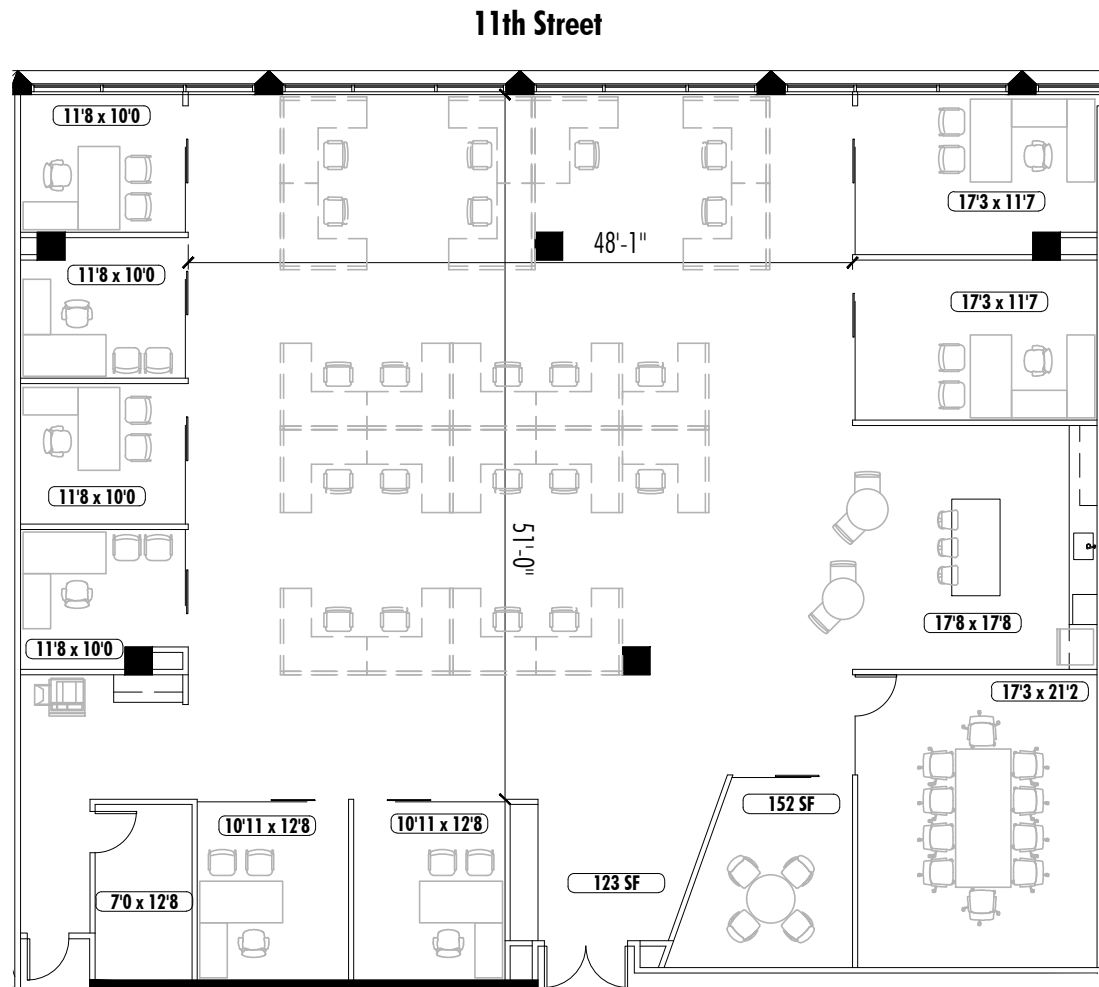

Key Plan

North

NELSON Star Metals • Suite 1110 • 6,345 RSF

Marketing Diagram