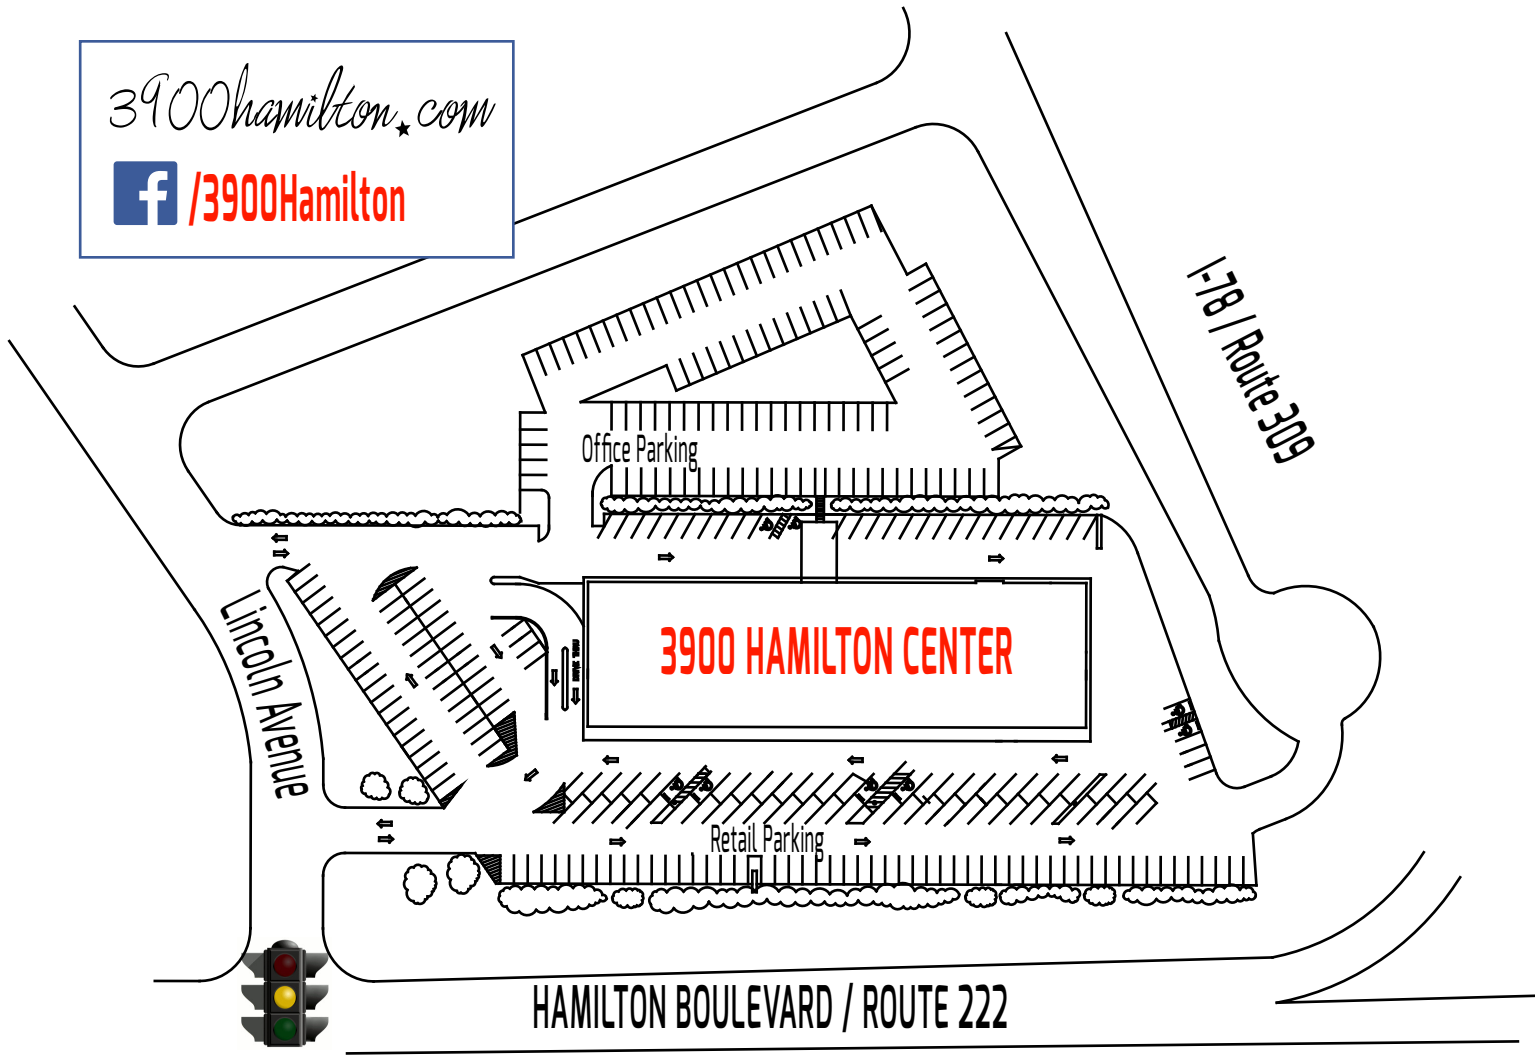

3900 Hamilton Center features a functional and aesthetic combination of upscale retail and Class-A second floor offices in suburban Allentown, Pennsylvania.

3900hamilton.com
f /3900Hamilton

1. Mid Penn Bank with Drive-Thru	6. The Laura Brady Gallery & Studio
2. Swartz Kitchen & Bath Showroom	7. Rooted Hair Salon
3. Block Advisors Premium Tax Services	8. Barre3 Fitness and Exercise Studio
4. Bixler's Jewelers	9. Talbots and Talbots Misses
5. The Paperbag (Card & Stationery Store)