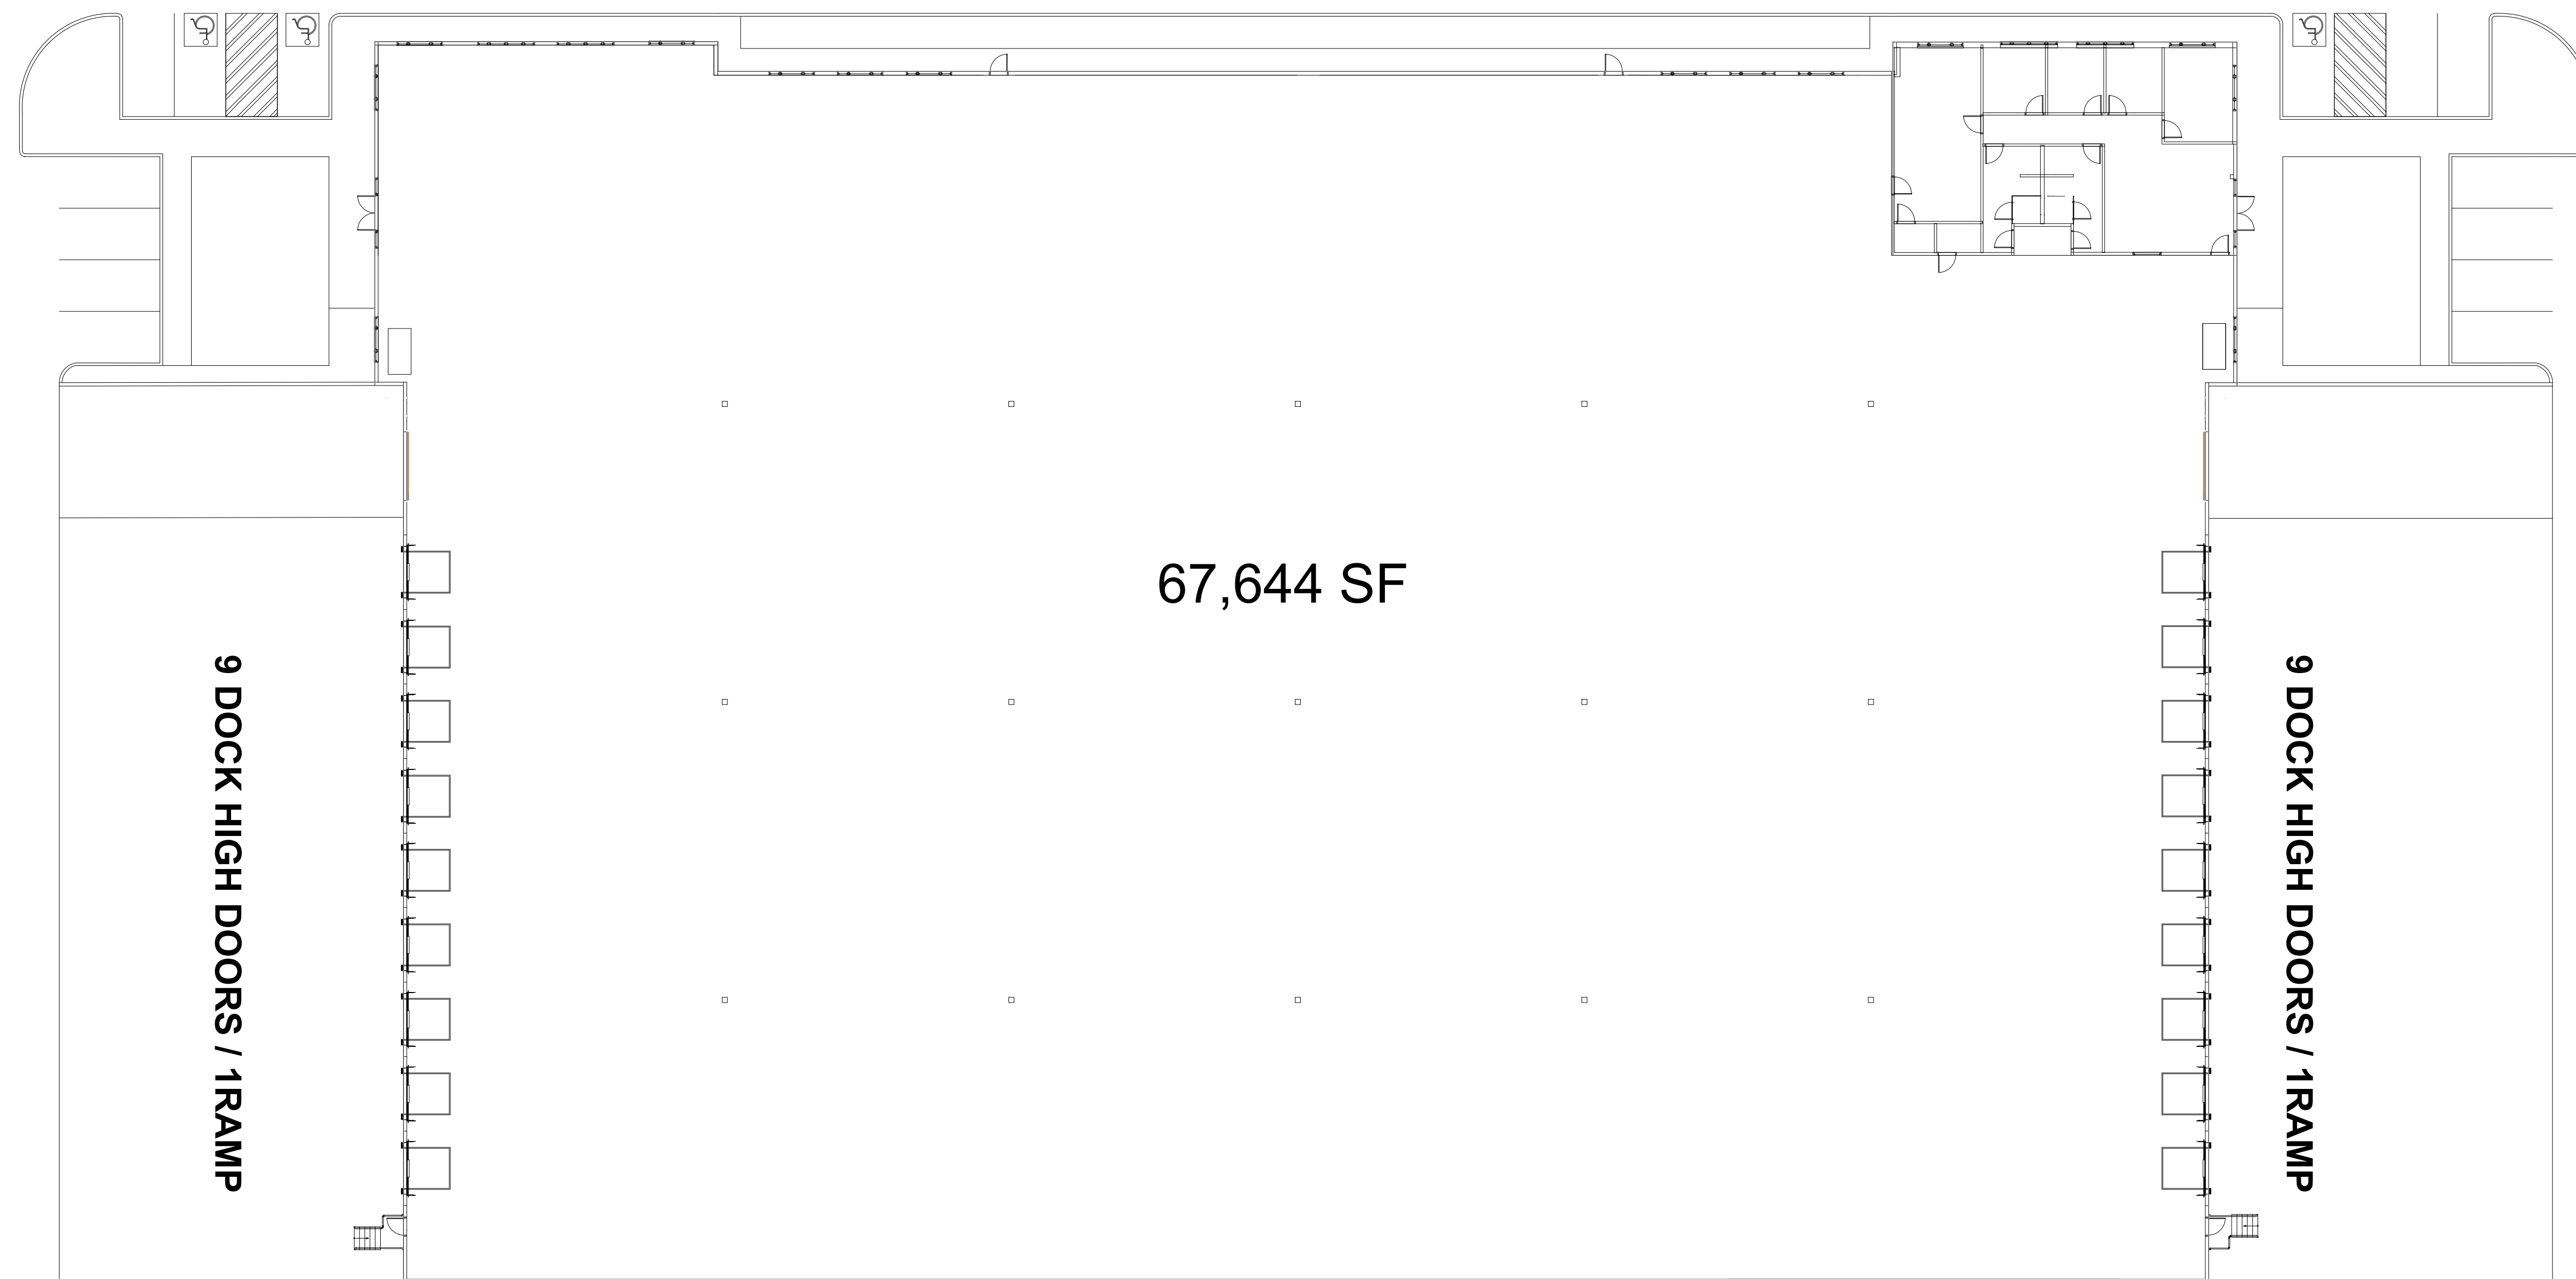

56 STANDARD PARKING

13 TRAILER PARKING

2470 AIRPORT BLVD
AURORA CO 80011

CUBEWORK

- 218 MACHLIN CT, WALNUT, CA 91789
- (800) 338-6369