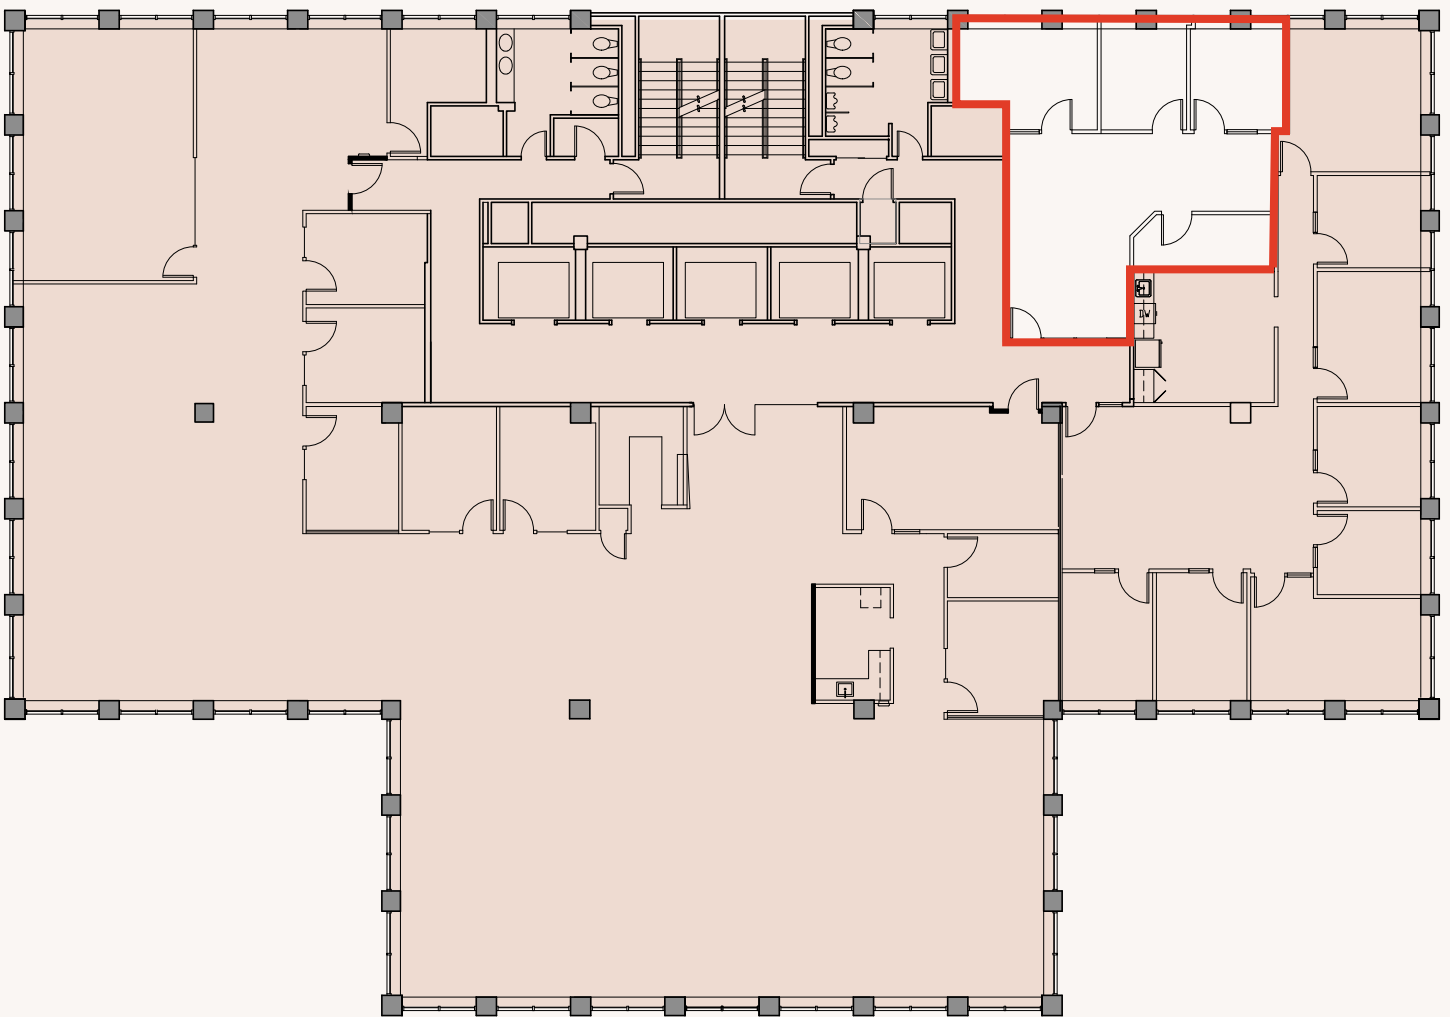

PLAZA 600

SUITE 724 :: 996 RSF

600 STEWART STREET
SEATTLE, WA 98101

Cleita Harvey +1 206 607 1794 cleita.harvey@jll.com
Tim Jones +1 206 971 7011 tim.jones@jll.com
Charlotte Evans +1 206 607 1720 charlotte.evans@jll.com