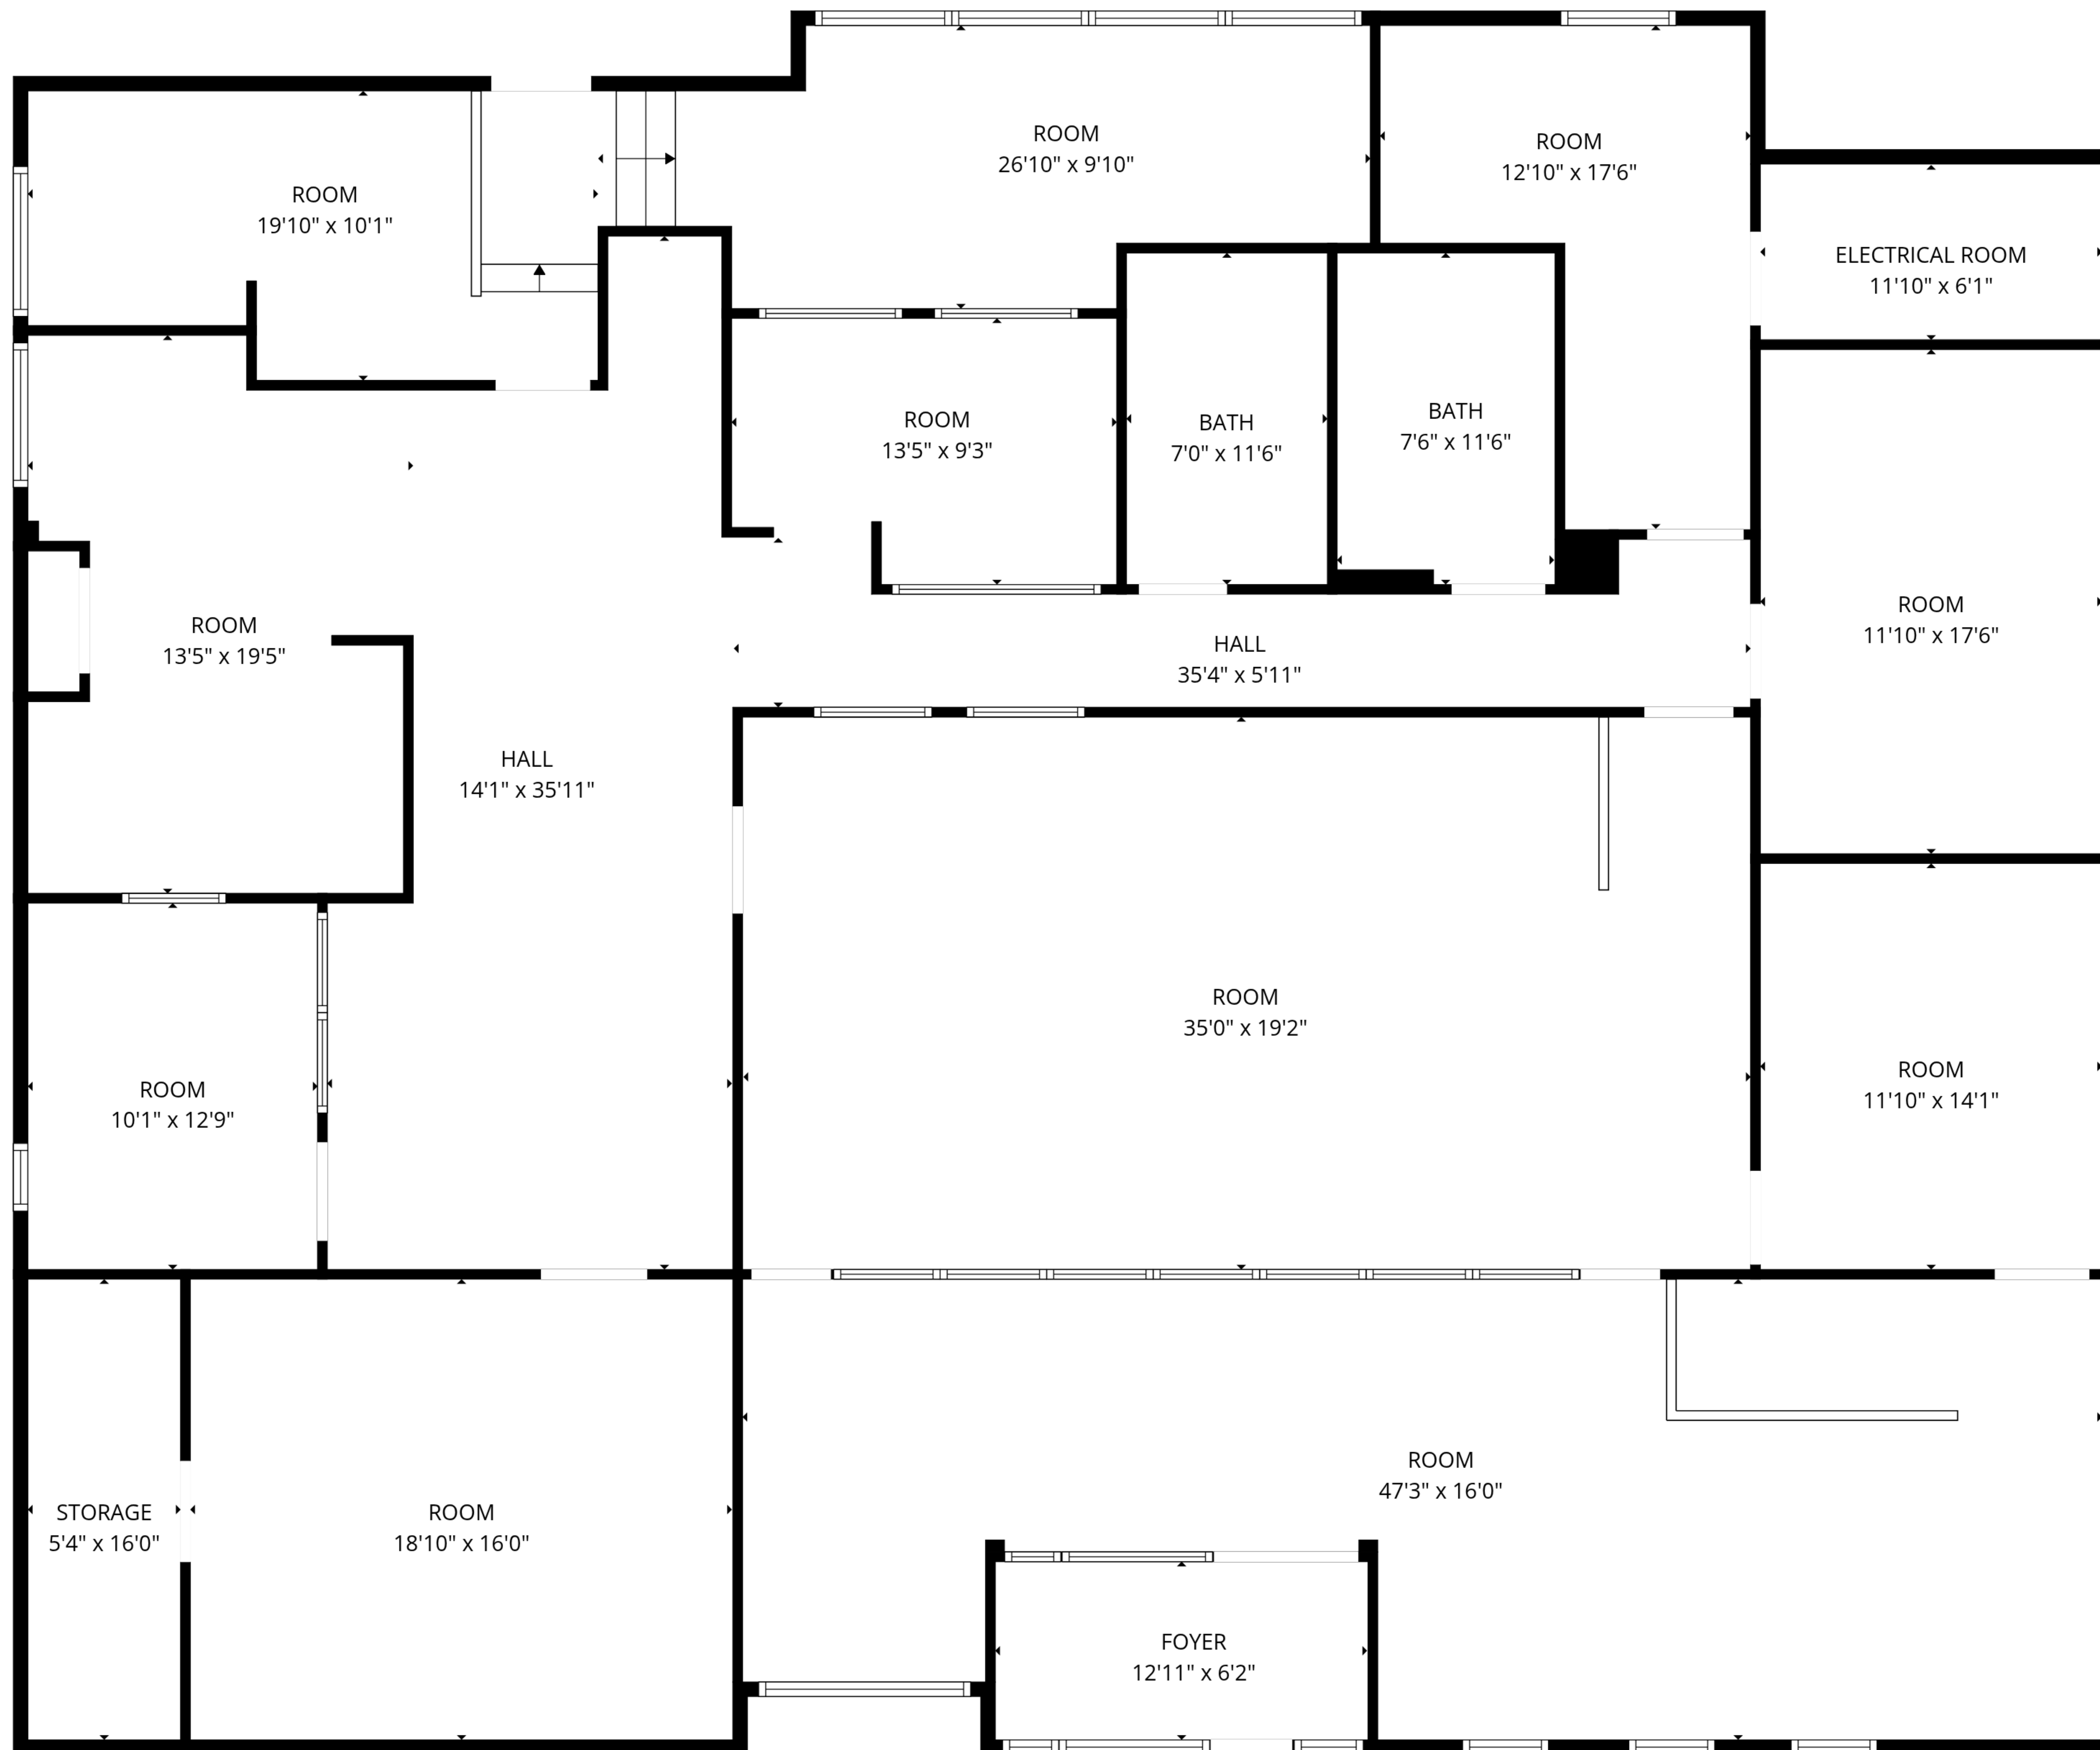

**Total GLA: 4107 sq. ft | Total: 4285 sq. ft**  
 Floor 1: 4107 sq. ft (Excluded areas 178 sq. ft)

**Total GLA: 4107 sq. ft | Total: 4285 sq. ft**  
 Floor 1: 4107 sq. ft (Excluded areas 178 sq. ft)