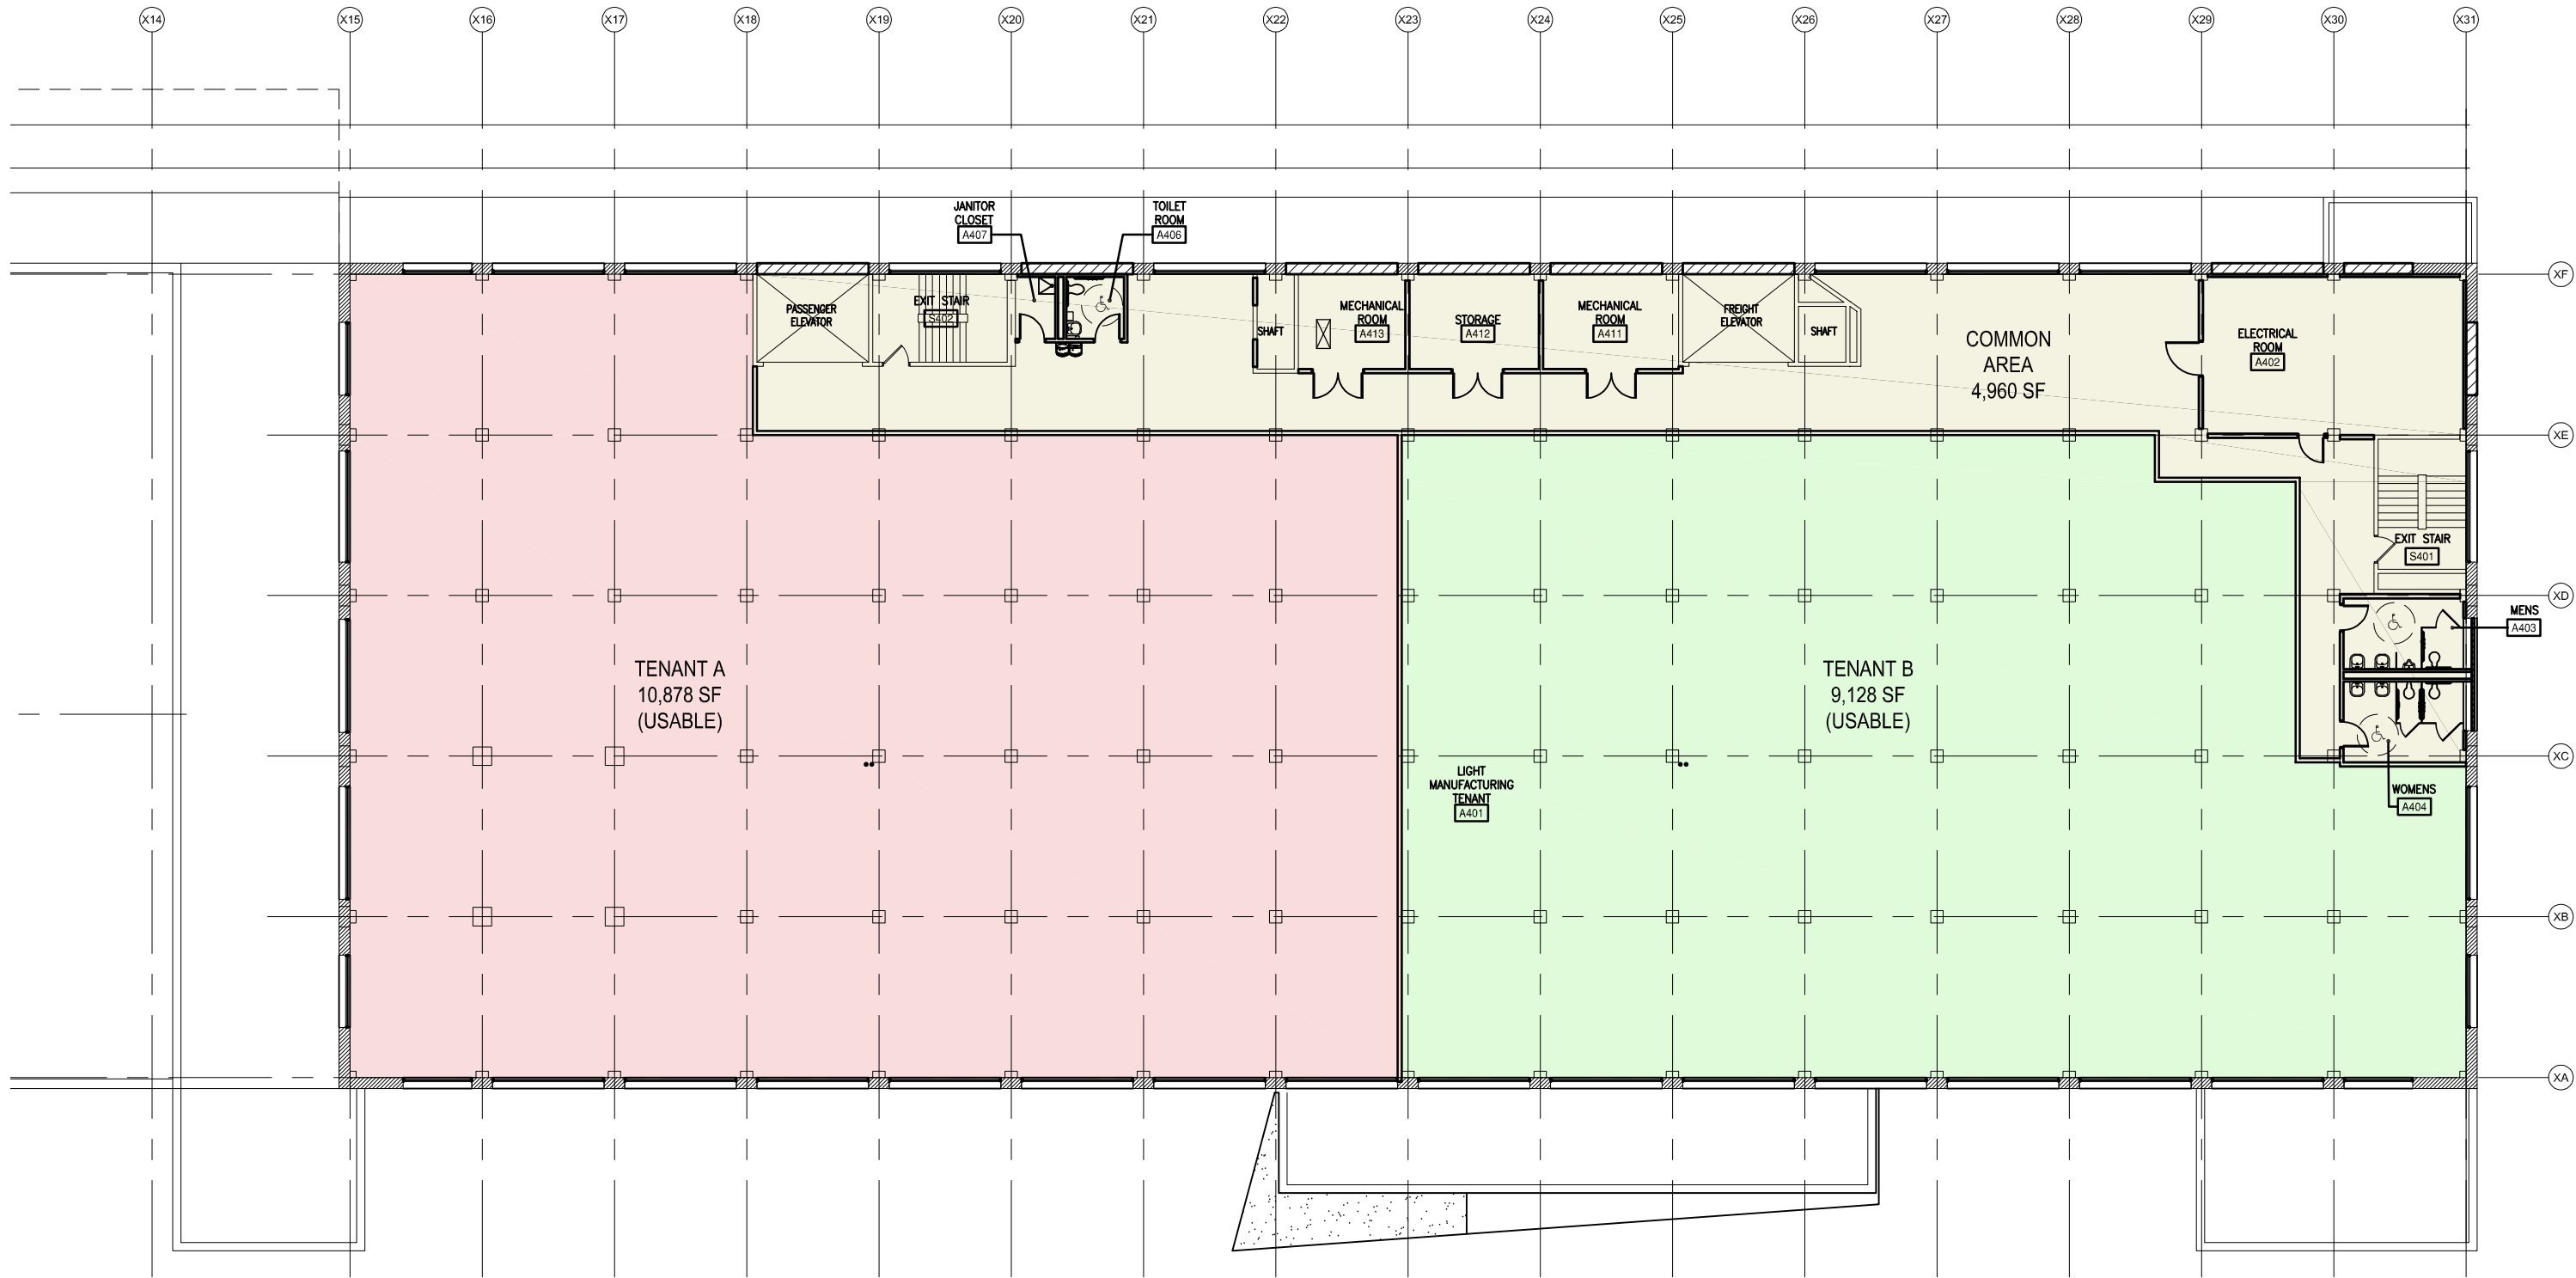

FILLMORE LINEN

TENANT D  
4,225 SF  
(USABLE)

FLOOR PLAN - LEVEL 100  
1"=20'-0"

GROSS = 26,086 SF

GROSS = 25,114 SF

FLOOR PLAN - LEVEL 200  
 1"=20'-0"

GROSS = 24,966 SF

FLOOR PLAN - LEVEL 300  
1"=20'-0"

GROSS = 24,966 SF

FLOOR PLAN - LEVEL 400  
1"=20'-0"

GROSS = 24,966 SF

FLOOR PLAN - LEVEL 500  
1"=20'-0"