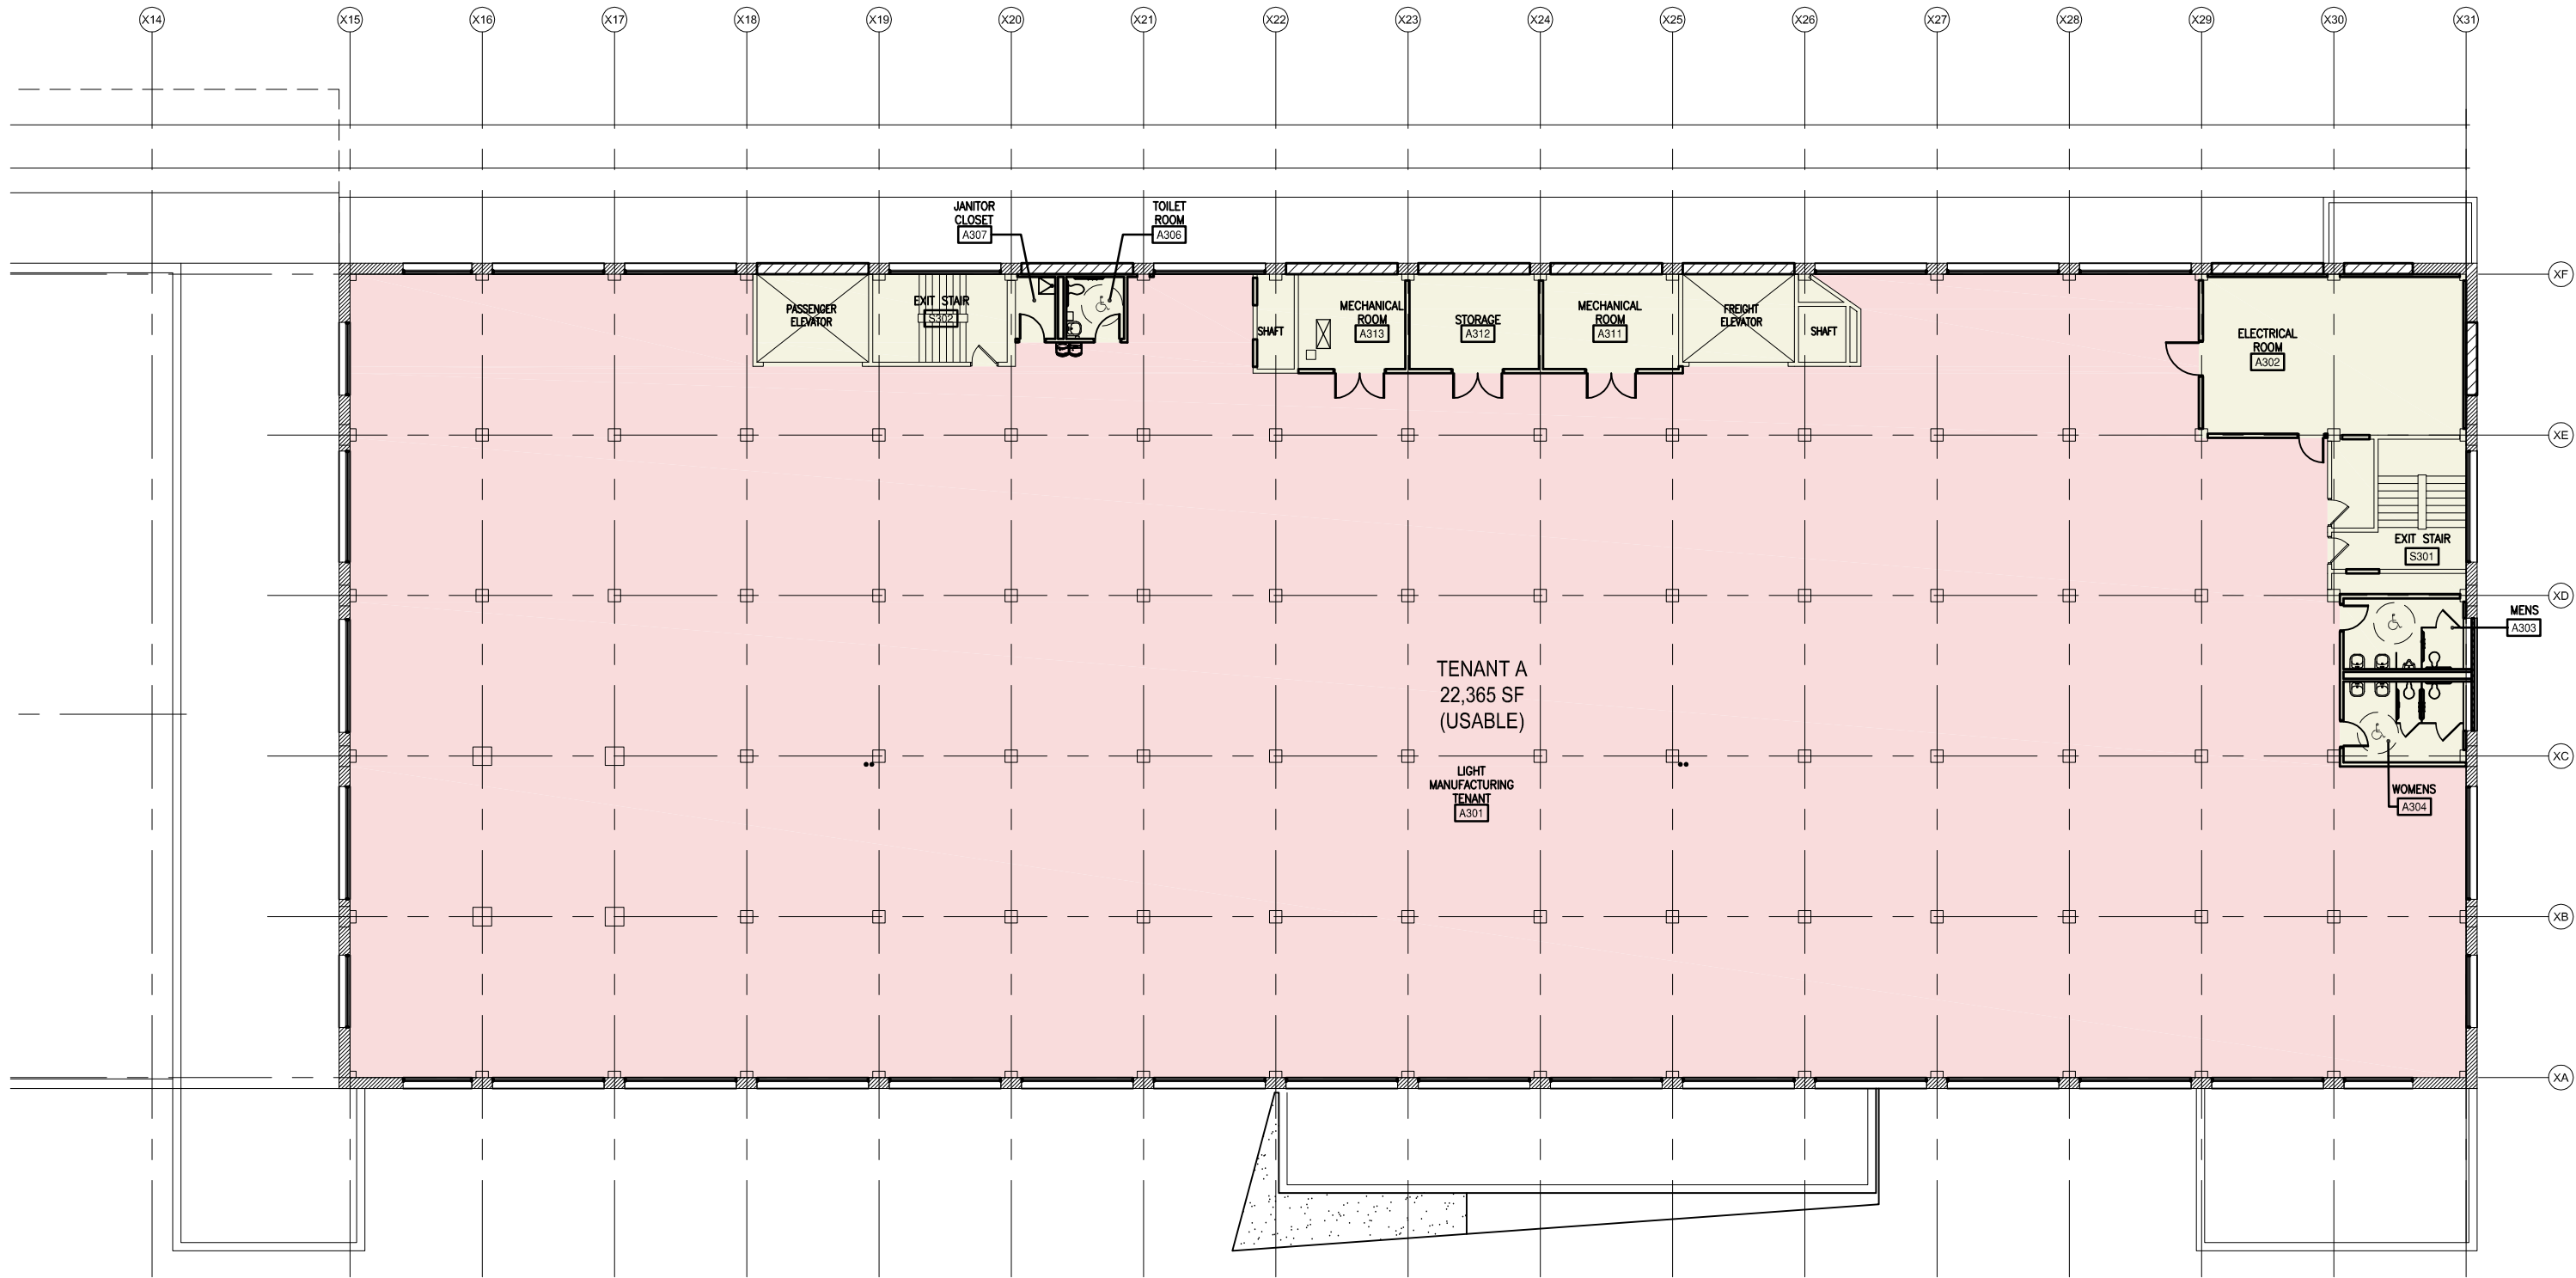

FILLMORE LINEN

TENANT D  
4,225 SF  
(USABLE)

FLOOR PLAN - LEVEL 100  
1"=20'-0"

GROSS = 26,086 SF

GROSS = 25,114 SF

FLOOR PLAN - LEVEL 200  
 1"=20'-0"

GROSS = 24,966 SF

FLOOR PLAN - LEVEL 300  
1"=20'-0"

GROSS = 24,966 SF

FLOOR PLAN - LEVEL 400  
1"=20'-0"

GROSS = 24,966 SF

FLOOR PLAN - LEVEL 500  
1"=20'-0"