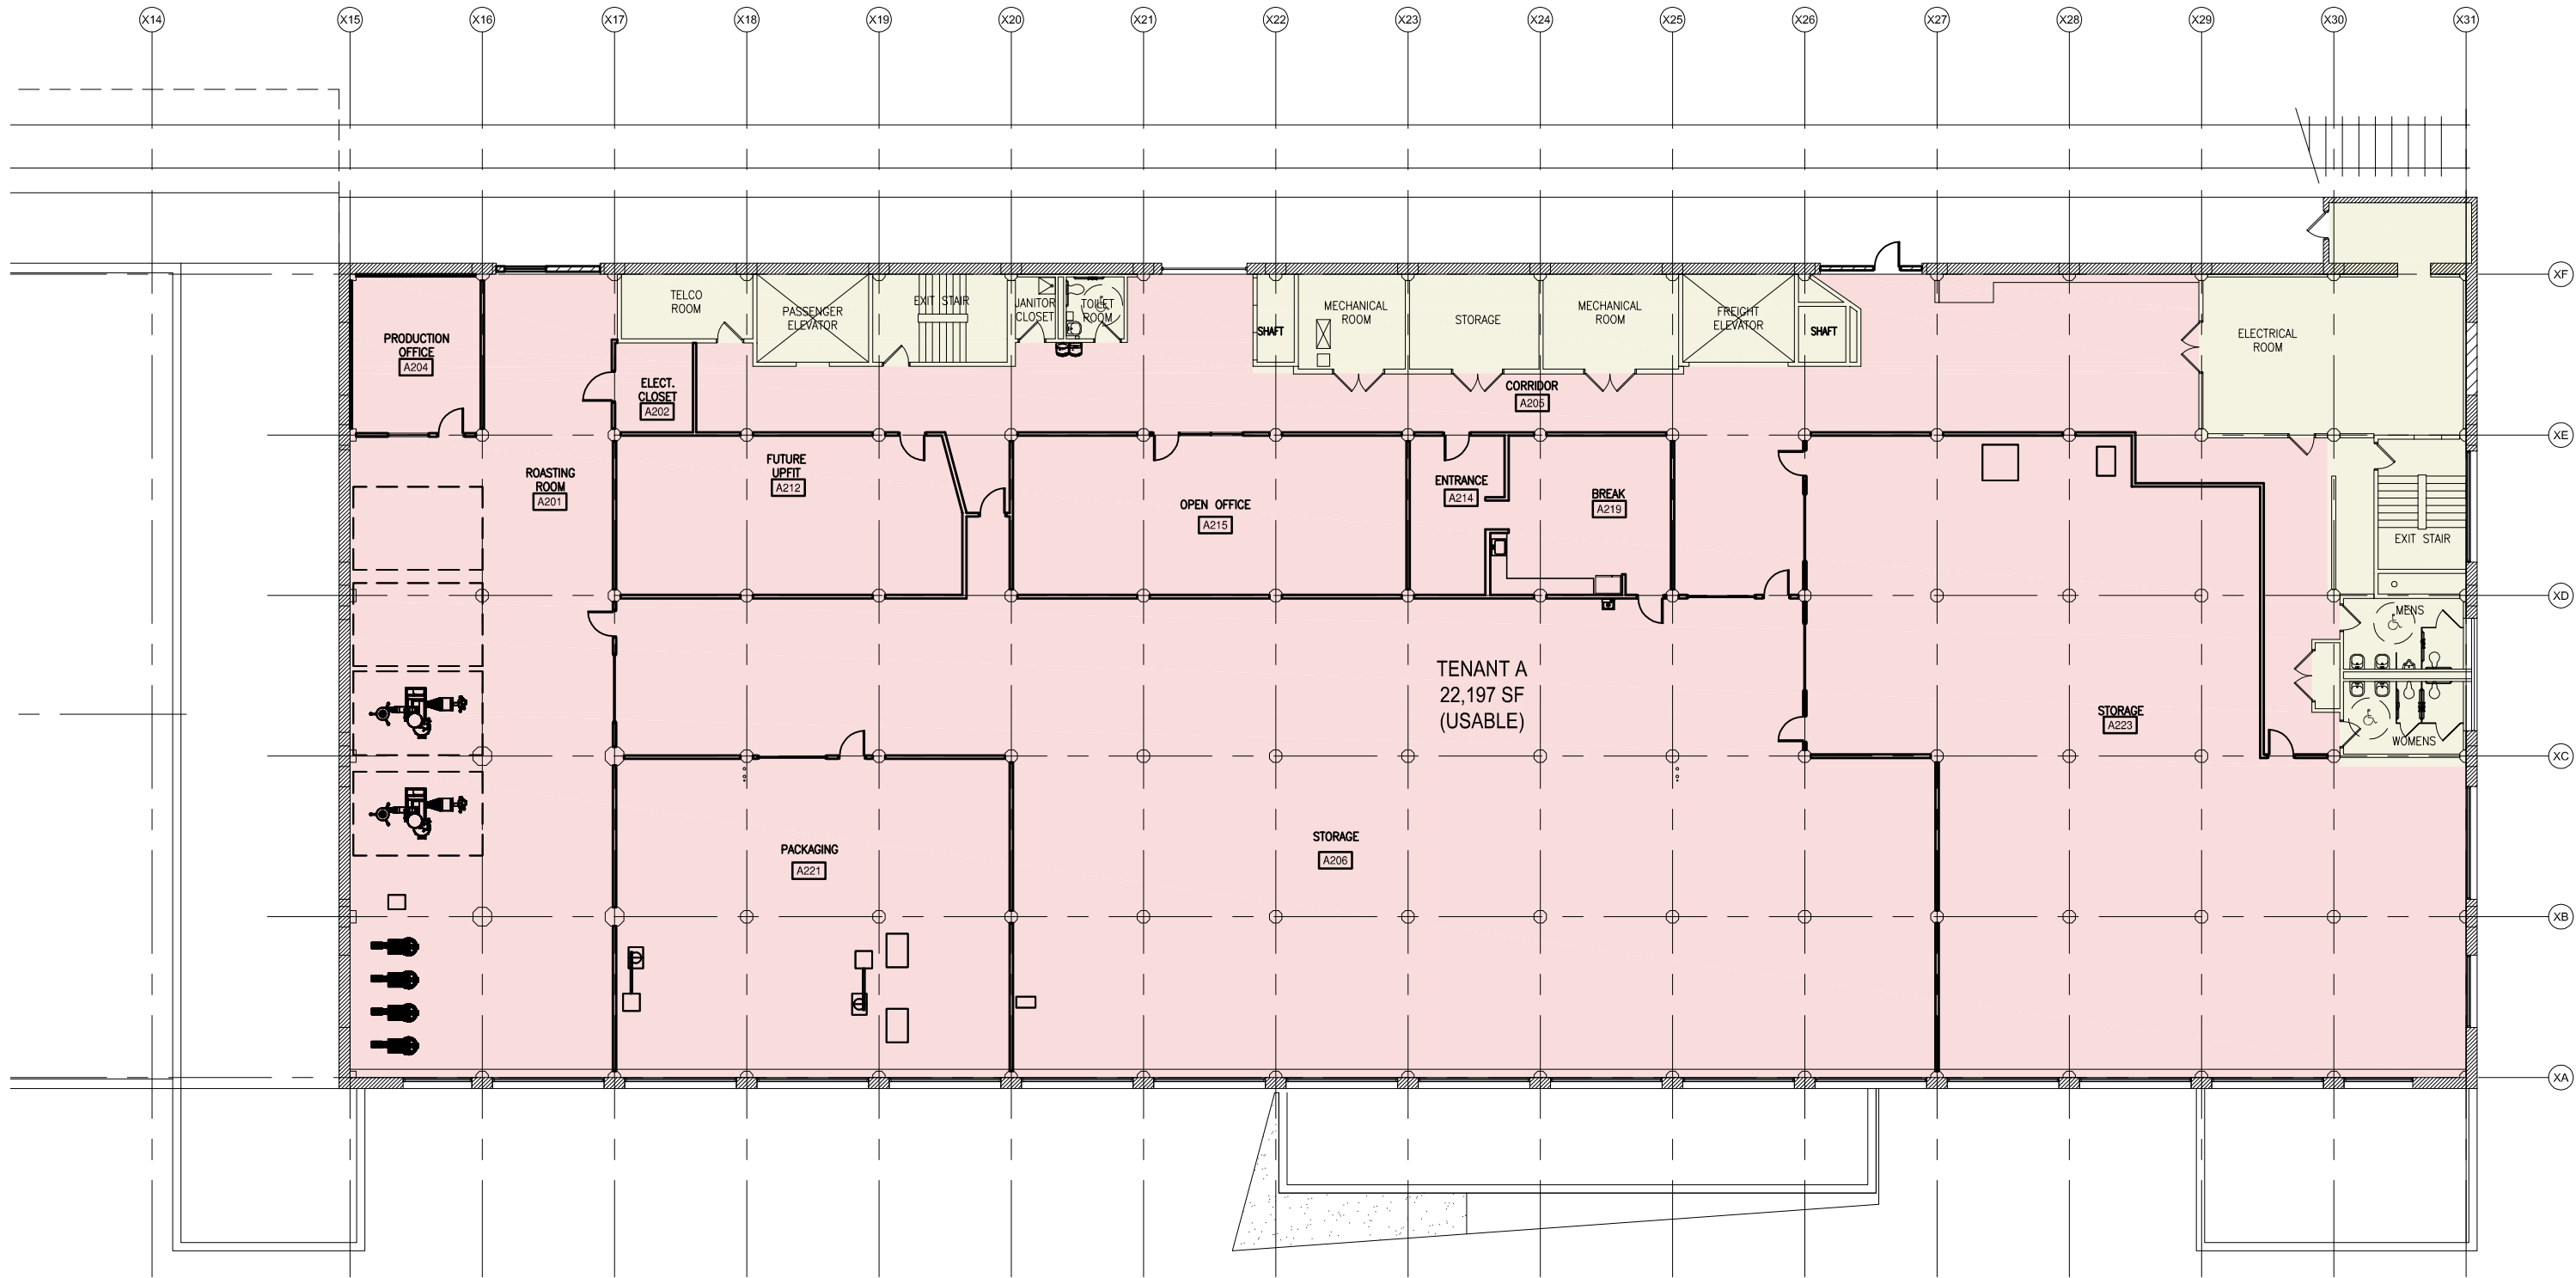

FILLMORE LINEN

TENANT D  
4,225 SF  
(USABLE)

FLOOR PLAN - LEVEL 100  
1"=20'-0"

GROSS = 26,086 SF

GROSS = 25,114 SF

FLOOR PLAN - LEVEL 200  
 1"=20'-0"

GROSS = 24,966 SF

FLOOR PLAN - LEVEL 300  
1"=20'-0"

GROSS = 24,966 SF

FLOOR PLAN - LEVEL 400  
1"=20'-0"

GROSS = 24,966 SF

FLOOR PLAN - LEVEL 500  
1"=20'-0"