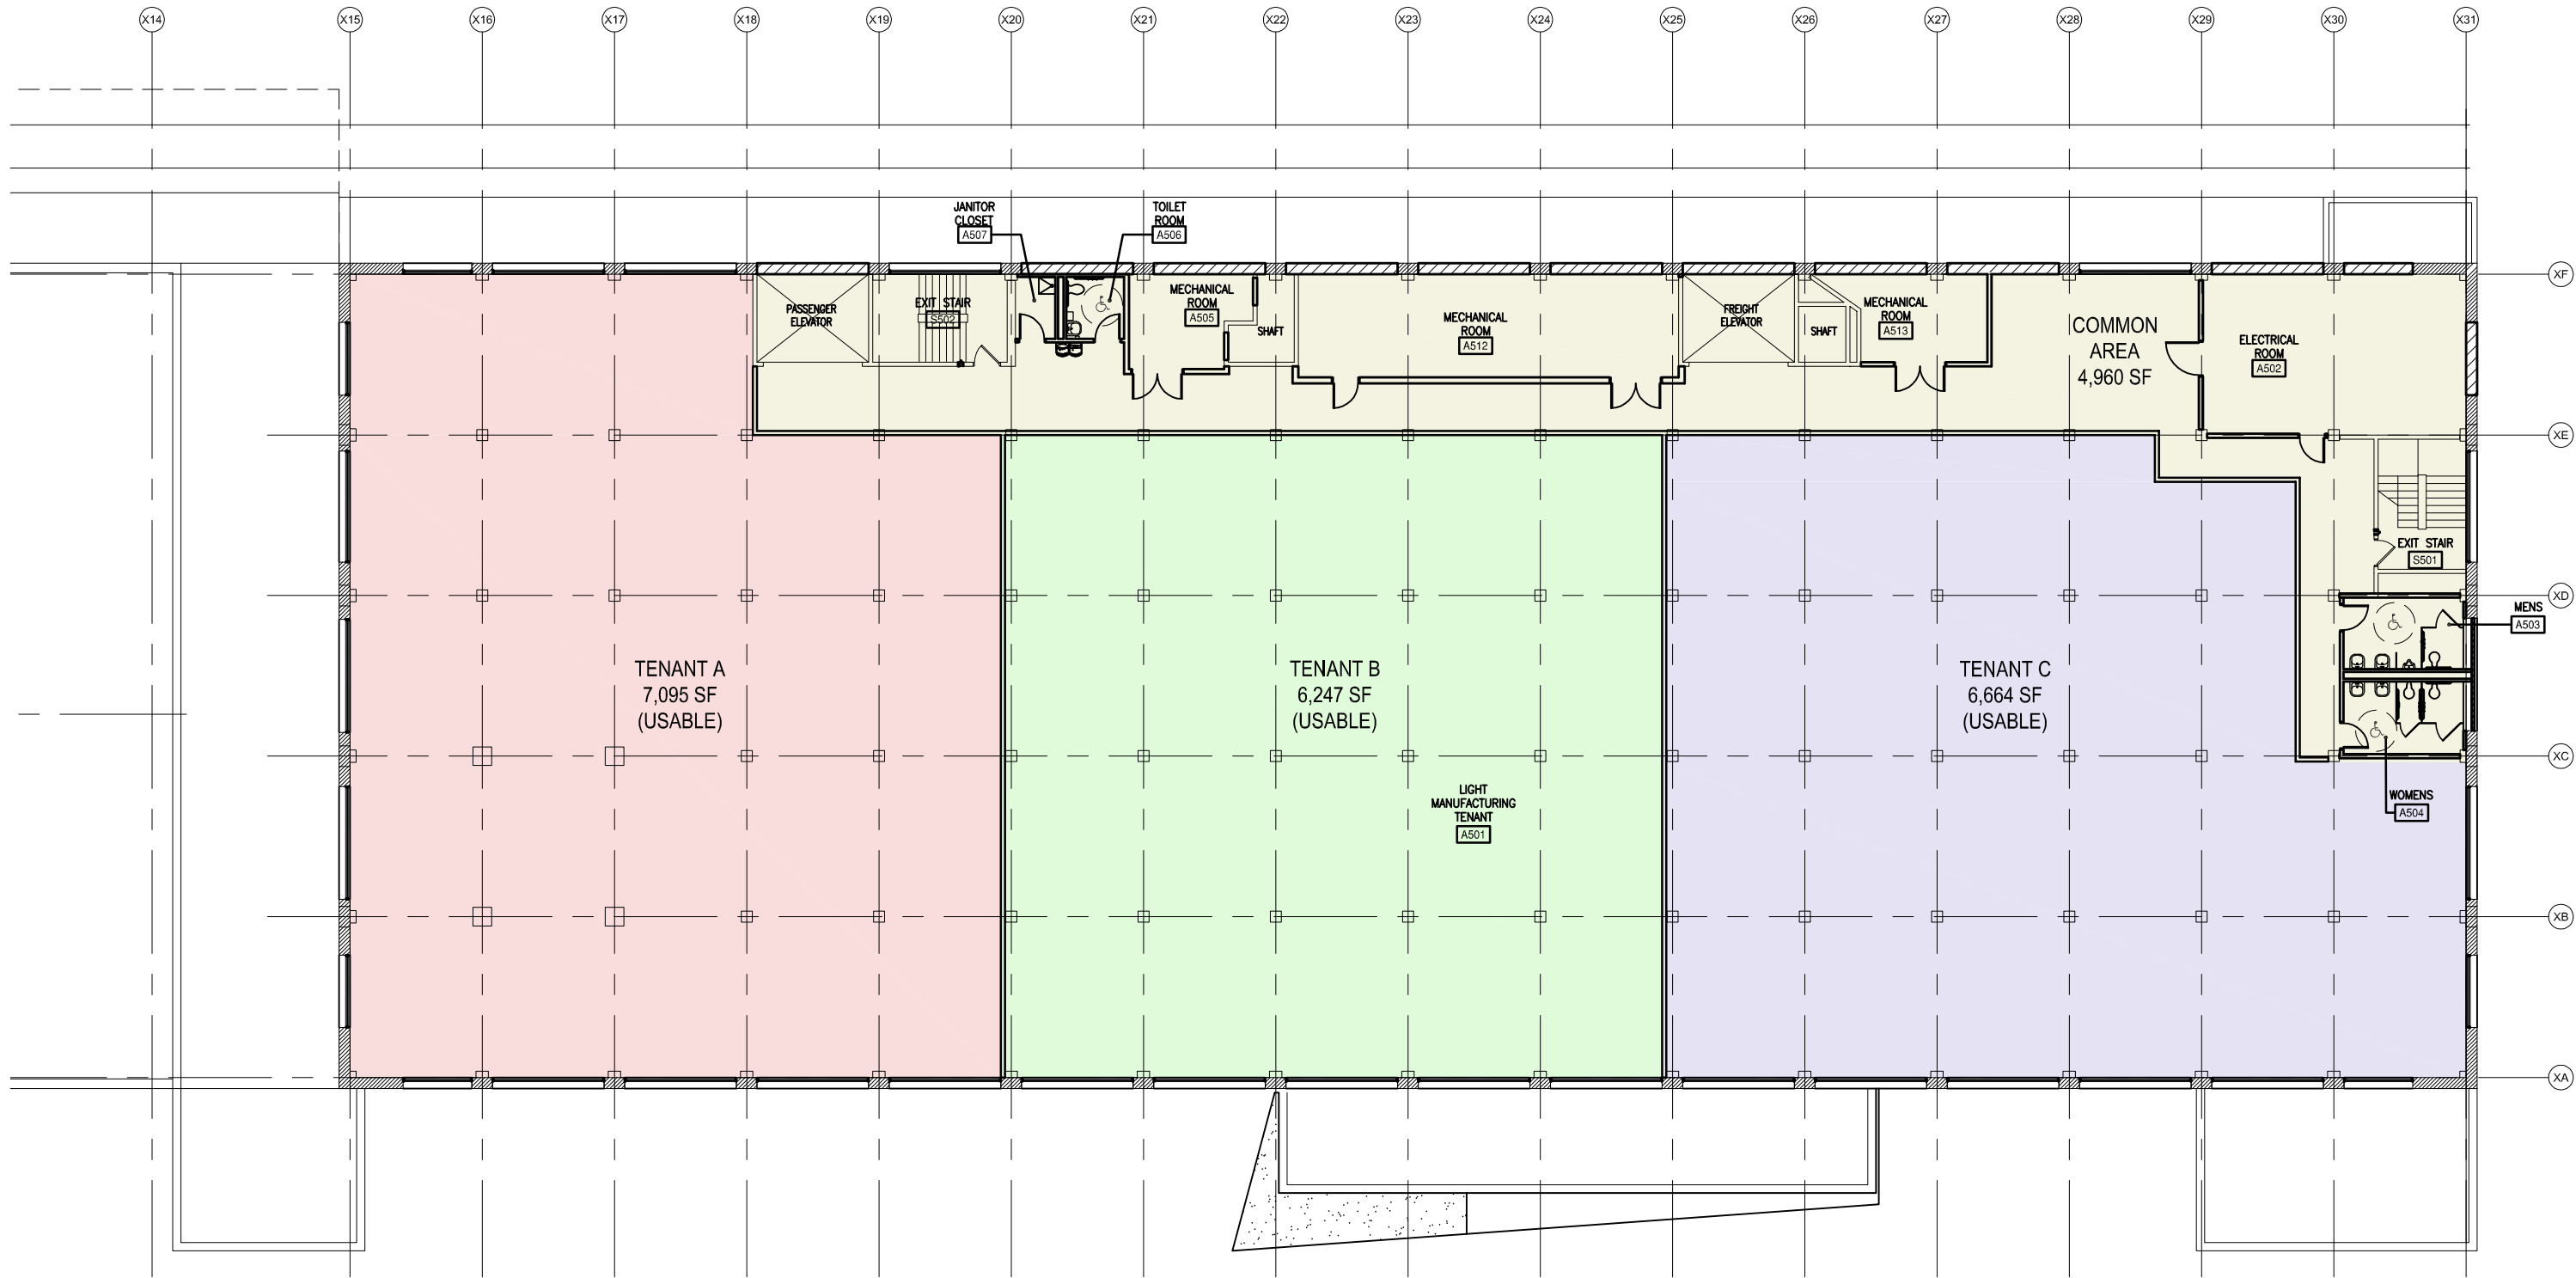

FILLMORE LINEN

TENANT D  
4,225 SF  
(USABLE)

FLOOR PLAN - LEVEL 100  
1"=20'-0"

GROSS = 26,086 SF

GROSS = 25,114 SF

FLOOR PLAN - LEVEL 200  
 1"=20'-0"

GROSS = 24,966 SF

FLOOR PLAN - LEVEL 300  
1"=20'-0"

GROSS = 24,966 SF

FLOOR PLAN - LEVEL 400  
1"=20'-0"

GROSS = 24,966 SF

FLOOR PLAN - LEVEL 500  
1"=20'-0"