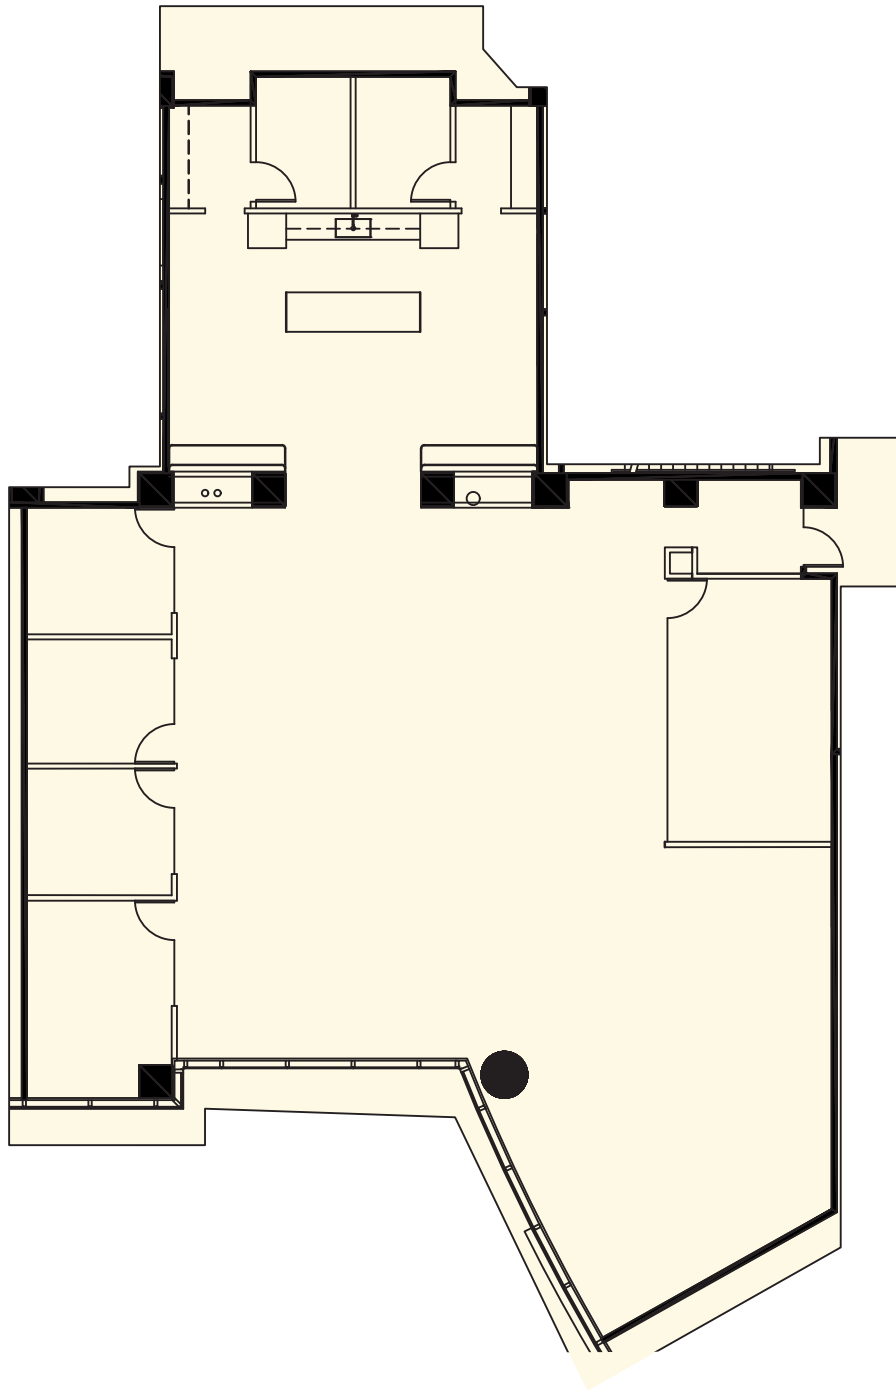

10
75

PEACHTREE

Suite 3690

4,831 RSF

PETER MCGUONE
peter.mcguone@streamrealty.com
+1 404 962 8637

BRYAN HELLER
bryan.heller@streamrealty.com
+1 404 962 8636

key plan

STREAM