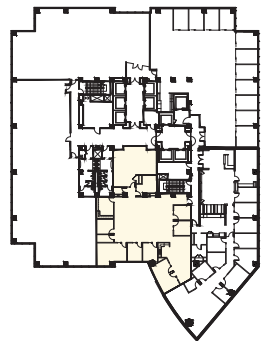

10
75

PEACHTREE

Suite 3690

4,831 RSF

PETER MCGUONE
peter.mcguone@streamrealty.com
+1 404 962 8637

BRYAN HELLER
bryan.heller@streamrealty.com
+1 404 962 8636

key plan

STREAM