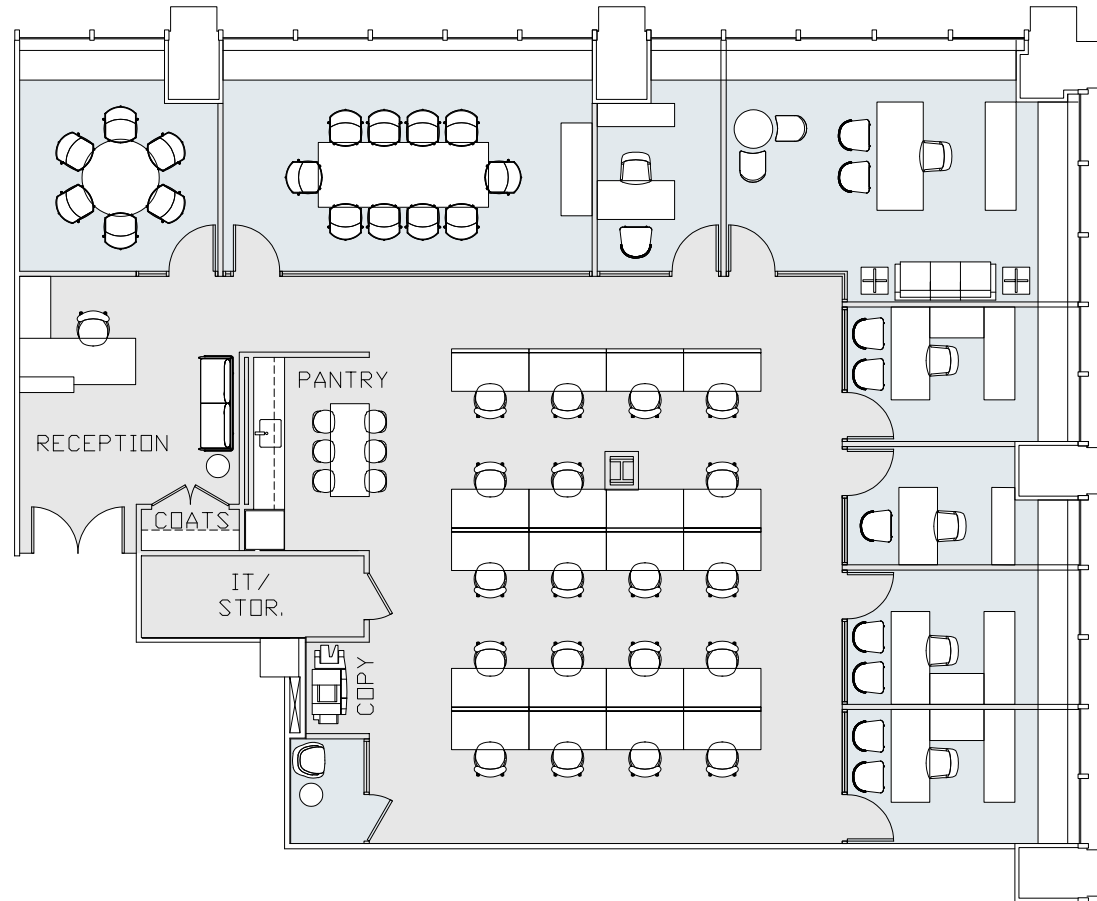

SUITE 1220 | 5,023 RSF PREBUILD WITH SAMPLE FURNITURE

TOUR THE SPACE

Office: 6 Workstation: 19 Conference Room: 2
IT/Storage Room: 1 Pantry: 1 Reception: 1 **Total Personnel: 26**

SUITE 1220