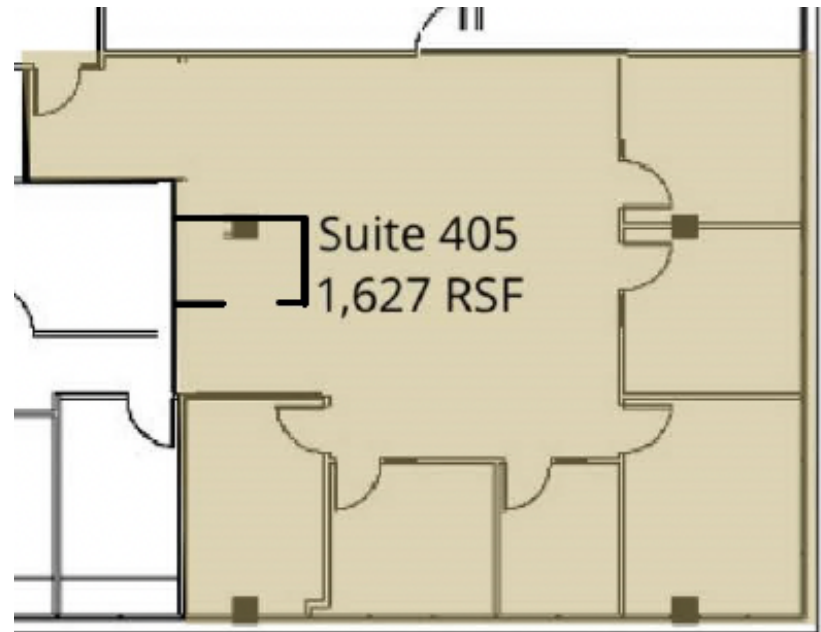

RALEIGH WEST OFFICE

6443 SW BEAVERTON
HILLSDALE HWY |
PORTLAND, OR 97221

SUITE 405: 1,627 RSF

MENASHE
PROPERTIES

FOR LEASING INFORMATION:
CARTER BEYL
Licensed in Oregon

503.522.2280
Carter@menasheproperties.com