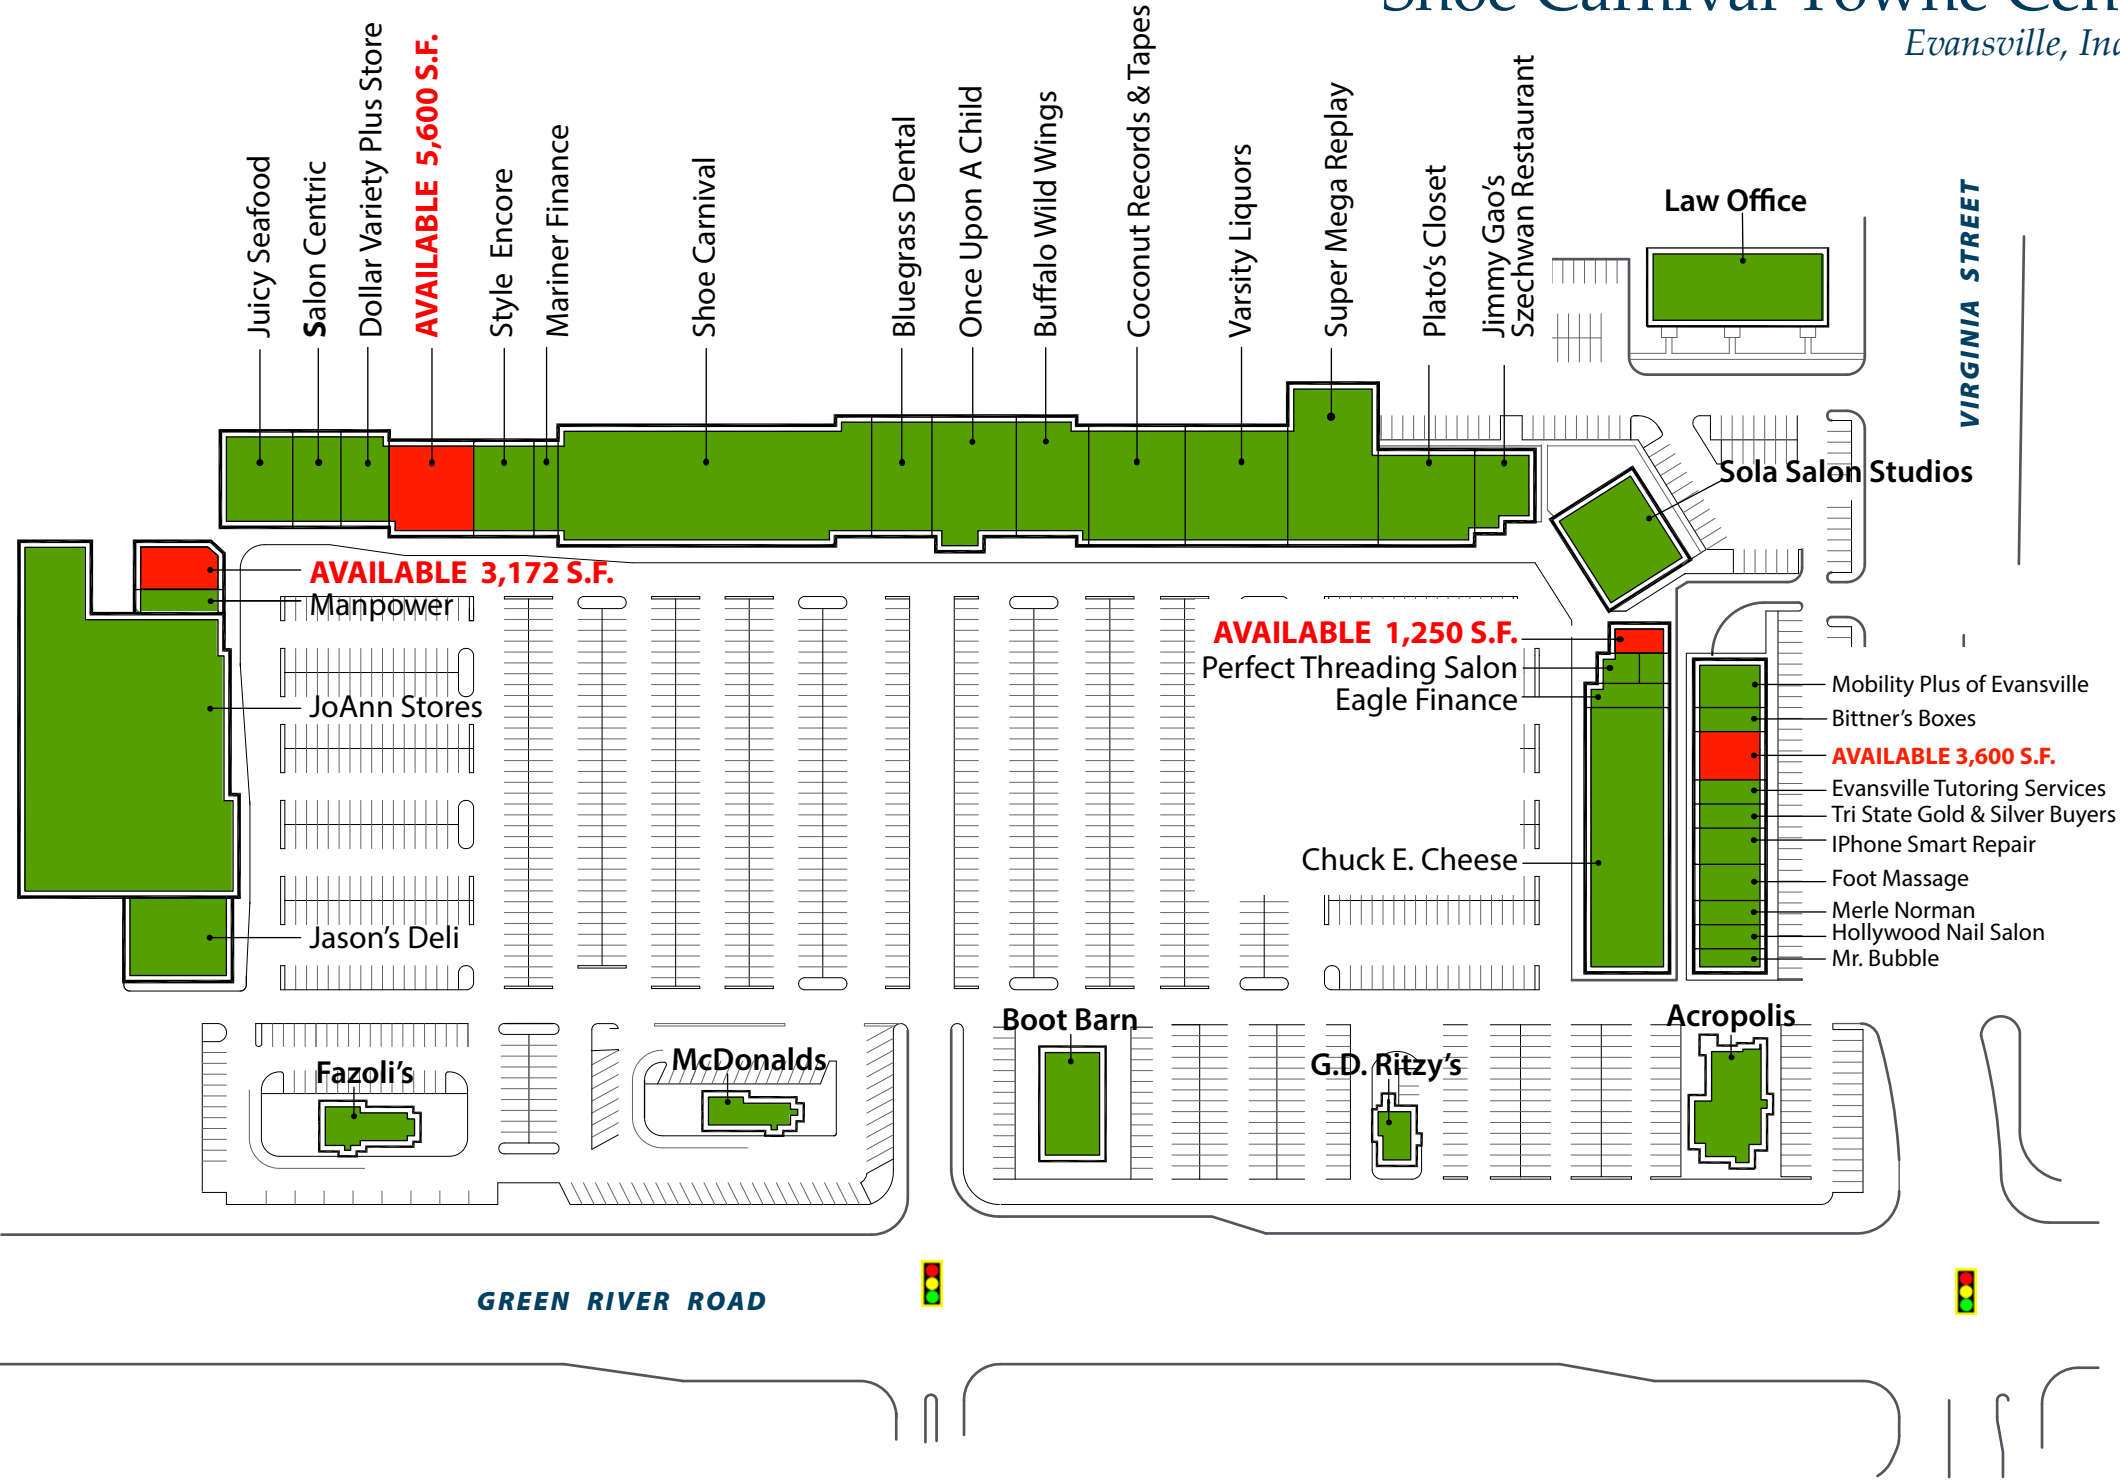

Shoe Carnival Towne Centre

North Green River Road, Evansville, Indiana

The
Broadbent
Company

Shoe Carnival Towne Centre is located on Green River Road, Evansville's major north-south corridor. The Eastland Mall is directly across Green River Road and Shoe Carnival Towne Centre shares in the mall's 30-mile radius draw.

GLA: 202,051

ANCHOR TENANTS: JoAnn Stores and Shoe Carnival

VOLUME TRAFFIC COUNTS: 30,375 Green River Rd between Virginia St & Lloyd Expr.
49,667 Lloyd Expr. between Green River Rd & Stockwell Rd

LEASING CONTACT: John Beuoy
jbeuoy@broadbentco.com

Office 317.237.2900

Fax 317.237.2953

Toll Free 888.664.2900

Shoe Carnival Towne Centre

Evansville, Indiana

Site Data	
TOTAL BUILDING AREA	
TOTAL BLDG AREA	202,051 S.F.
PARKING	
TOTAL PARKING PROVIDED	1292 SPACES

Shoe Carnival Towne Centre

North Green River Road, Evansville, Indiana

Demographic and Income Summary

SUMMARY	3 Miles		5 Miles		10 Miles	
	2022 Estimate	2027 Forecast	2022 Estimate	2027 Forecast	2022 Estimate	2027 Forecast
Population	66,099	65,714	121,945	121,938	229,736	229,908
Daytime Population	77,894		150,906		242,067	
Households	29,710	29,630	52,775	52,937	96,255	96,675
Average Household Size	2.16	2.15	2.23	2.22	2.32	2.31
Average Household Income	\$73,172	\$86,138	\$72,449	\$85,413	\$84,214	\$99,016
Median Household Income	\$52,479	\$60,244	\$51,506	\$59,129	\$58,975	\$69,261
Per Capita Income	\$32,929	\$38,870	\$31,461	\$37,186	\$35,391	\$41,754