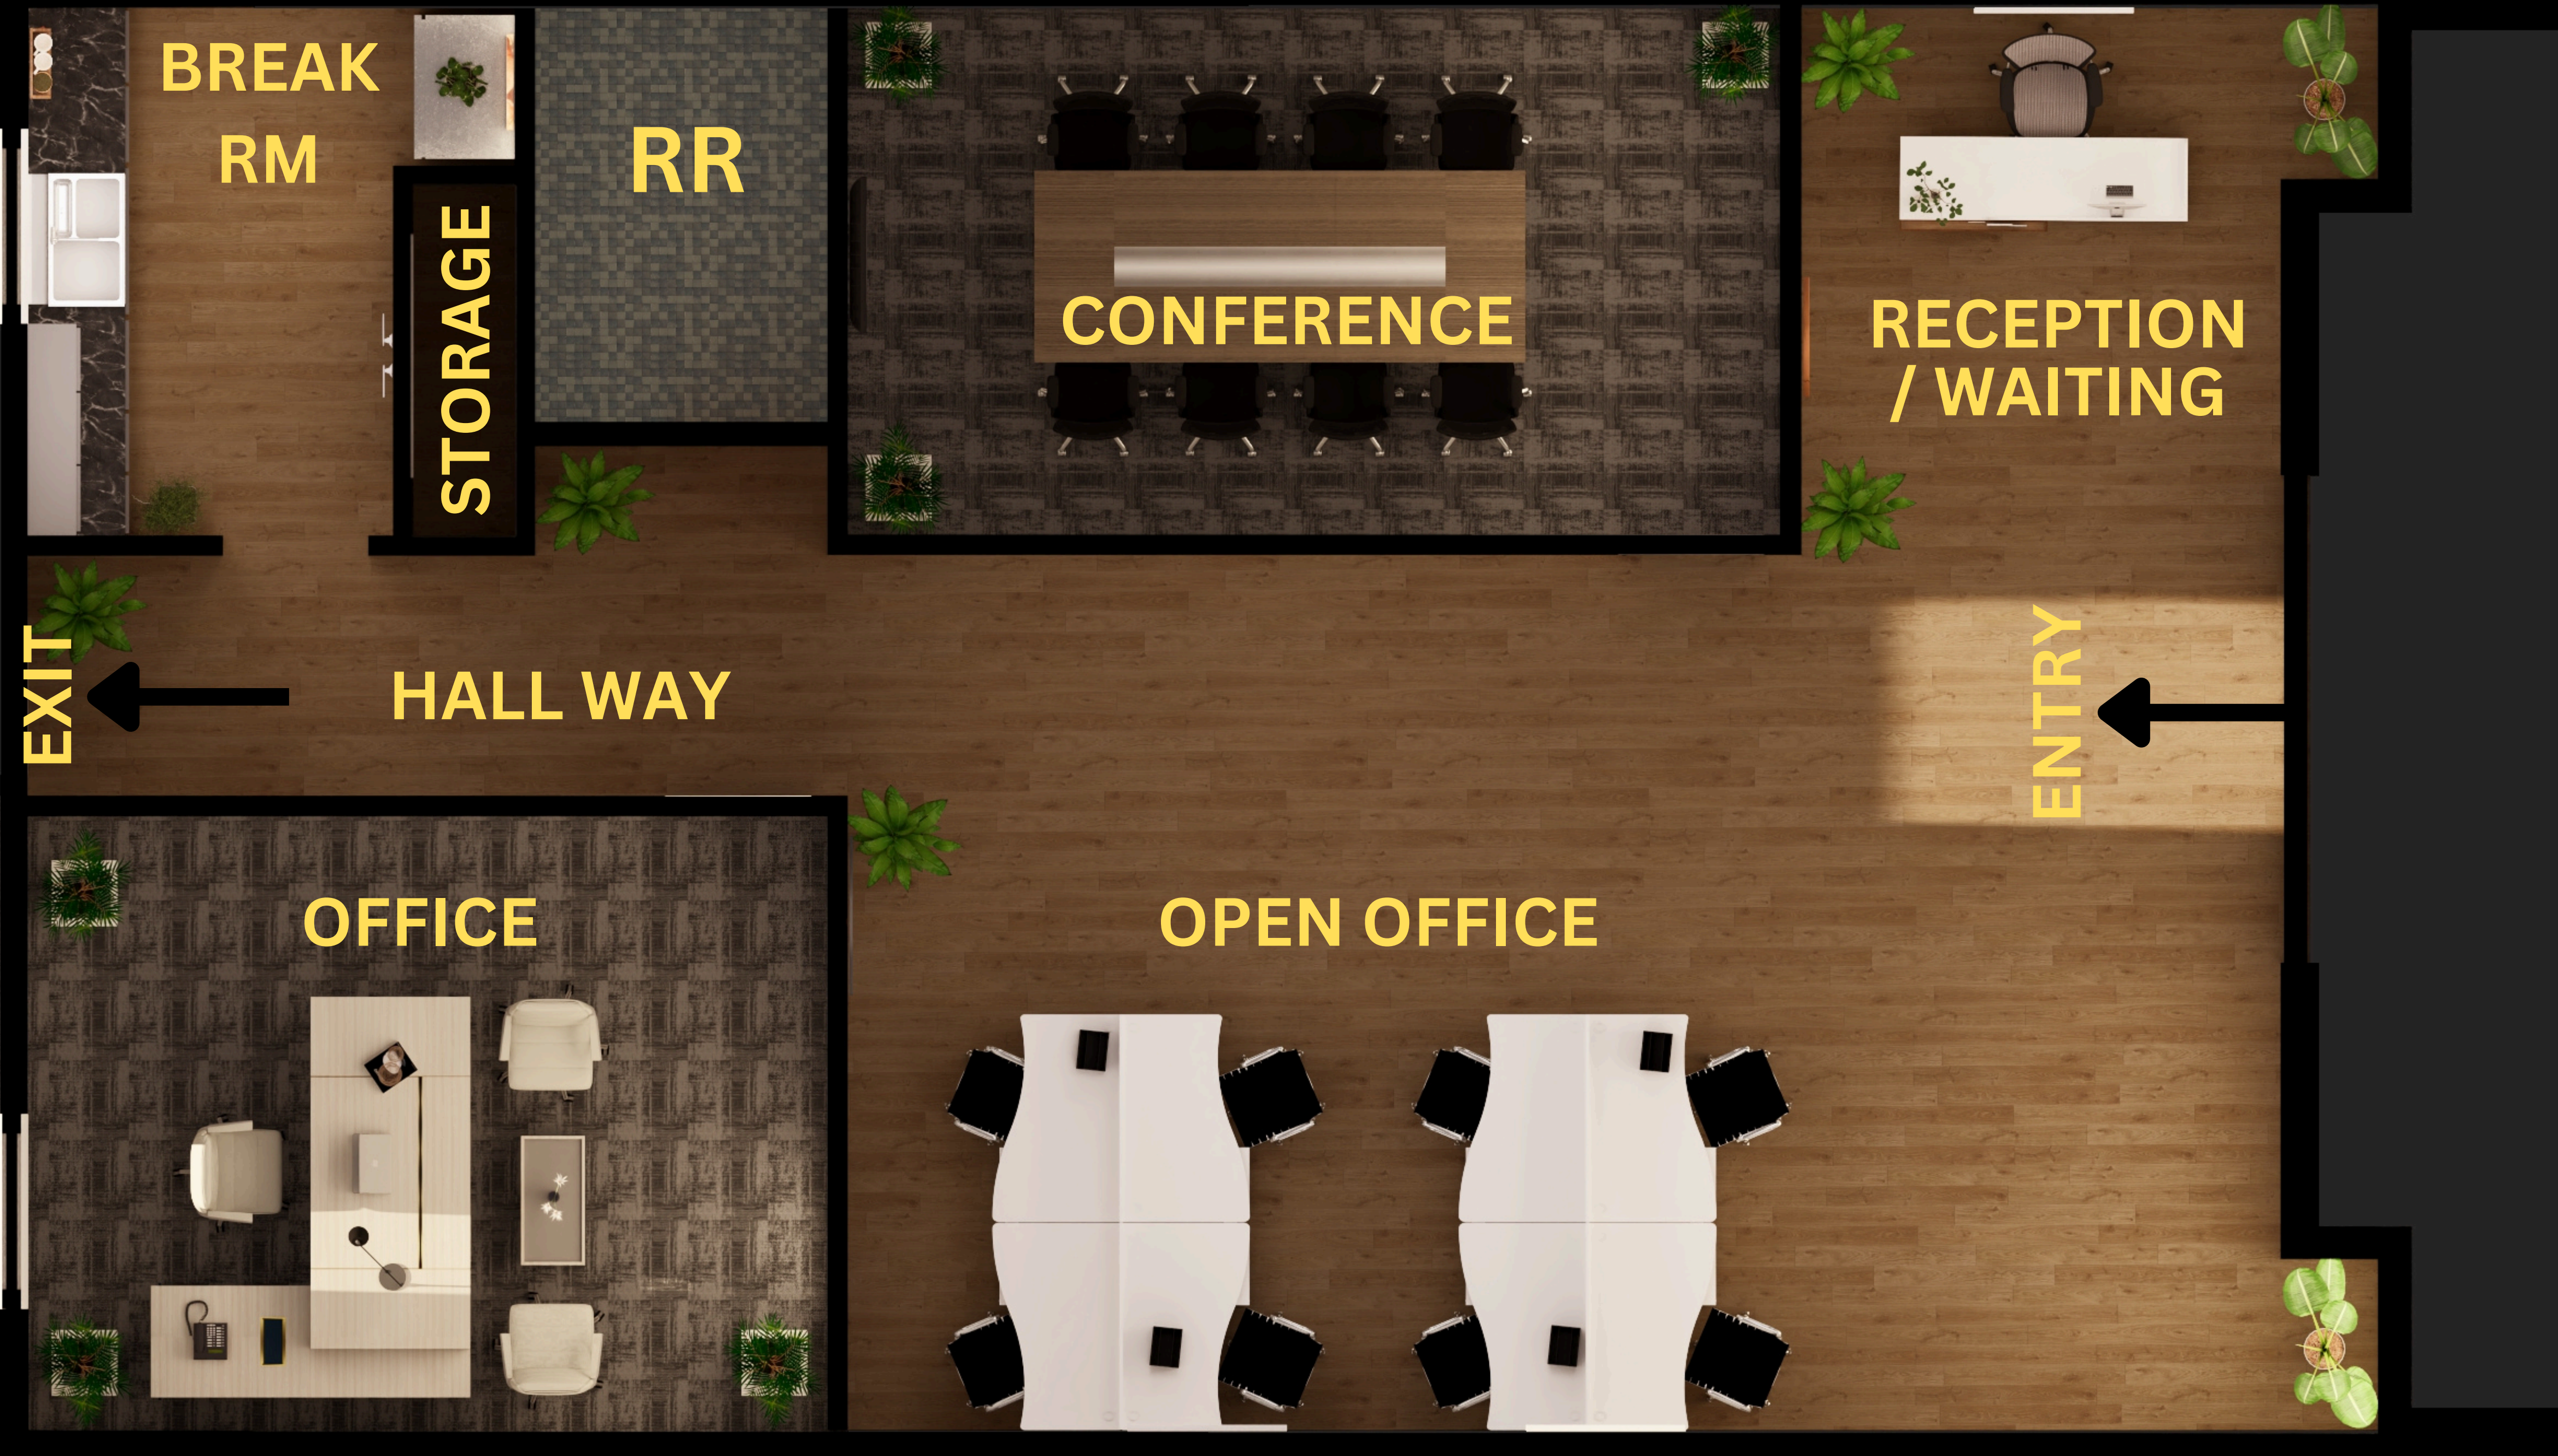

CENTRO PLAZA
B-9 UNIT-904
TOTAL 1,452 SF

WAITING

RECEPTION

OPEN OFFICE

HALL WAY

OFFICE

CONFERENCE

BREAK ROOM

STORAGE