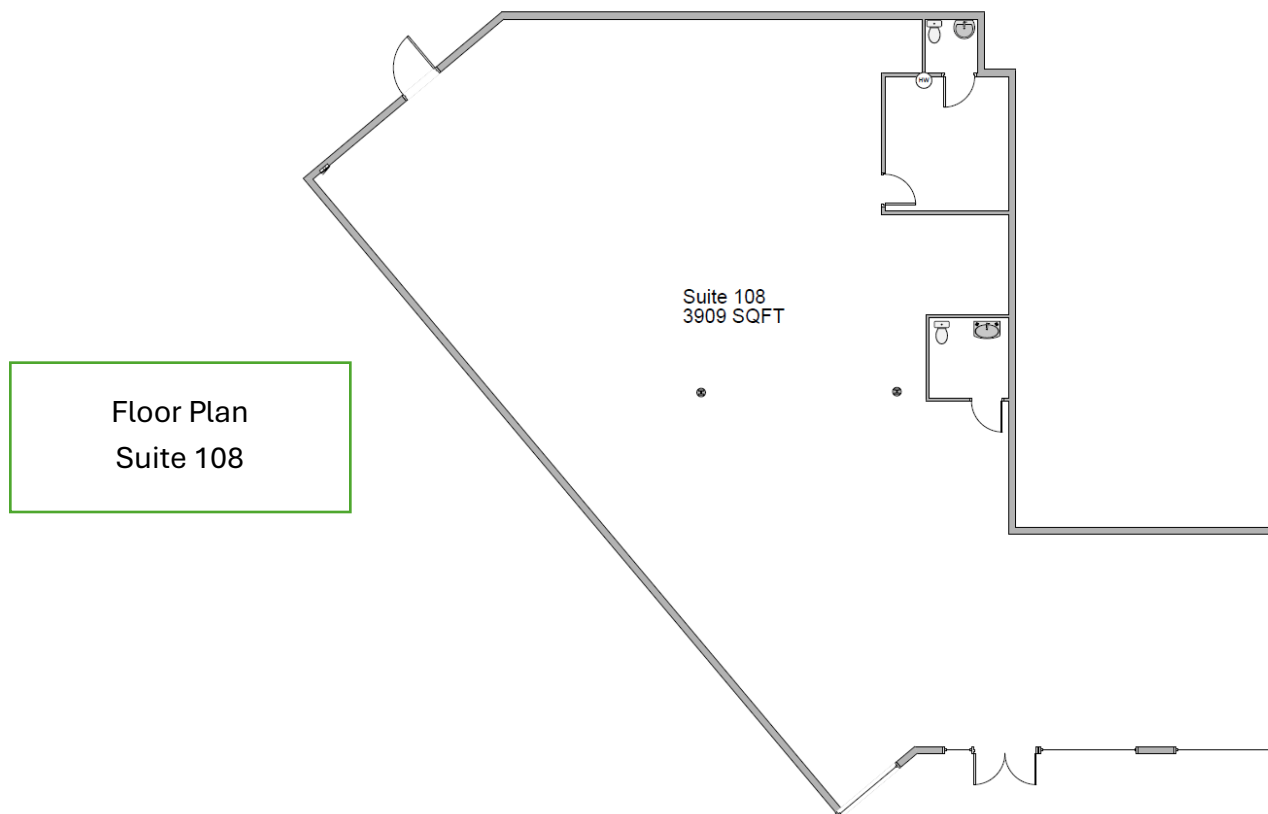

Towngate Plaza

For Lease

1901 Northwest Highway, Garland, TX 75041

ELITE
Commercial Real Estate

Sam Fan
972-965-5866
Sam.fan@elite-commercial.com

Elite Commercial Real Estate LLC
5600 Tennyson Parkway, Suite 155, Plano, TX 75024
www.elite-commercial.com