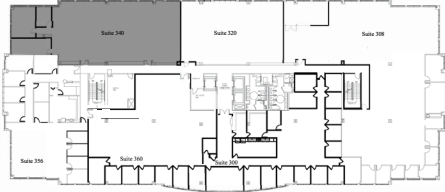

PRIMERA TOWERS

PRIMERA | 4 TOWERS

300 PRIMERA BOULEVARD

- 122,056 s.f. - Brighthouse and Level 3 as providers
- 4 stories
- Built in 1999

Suite	Size (r.s.f.)
340	4,725 s.f.